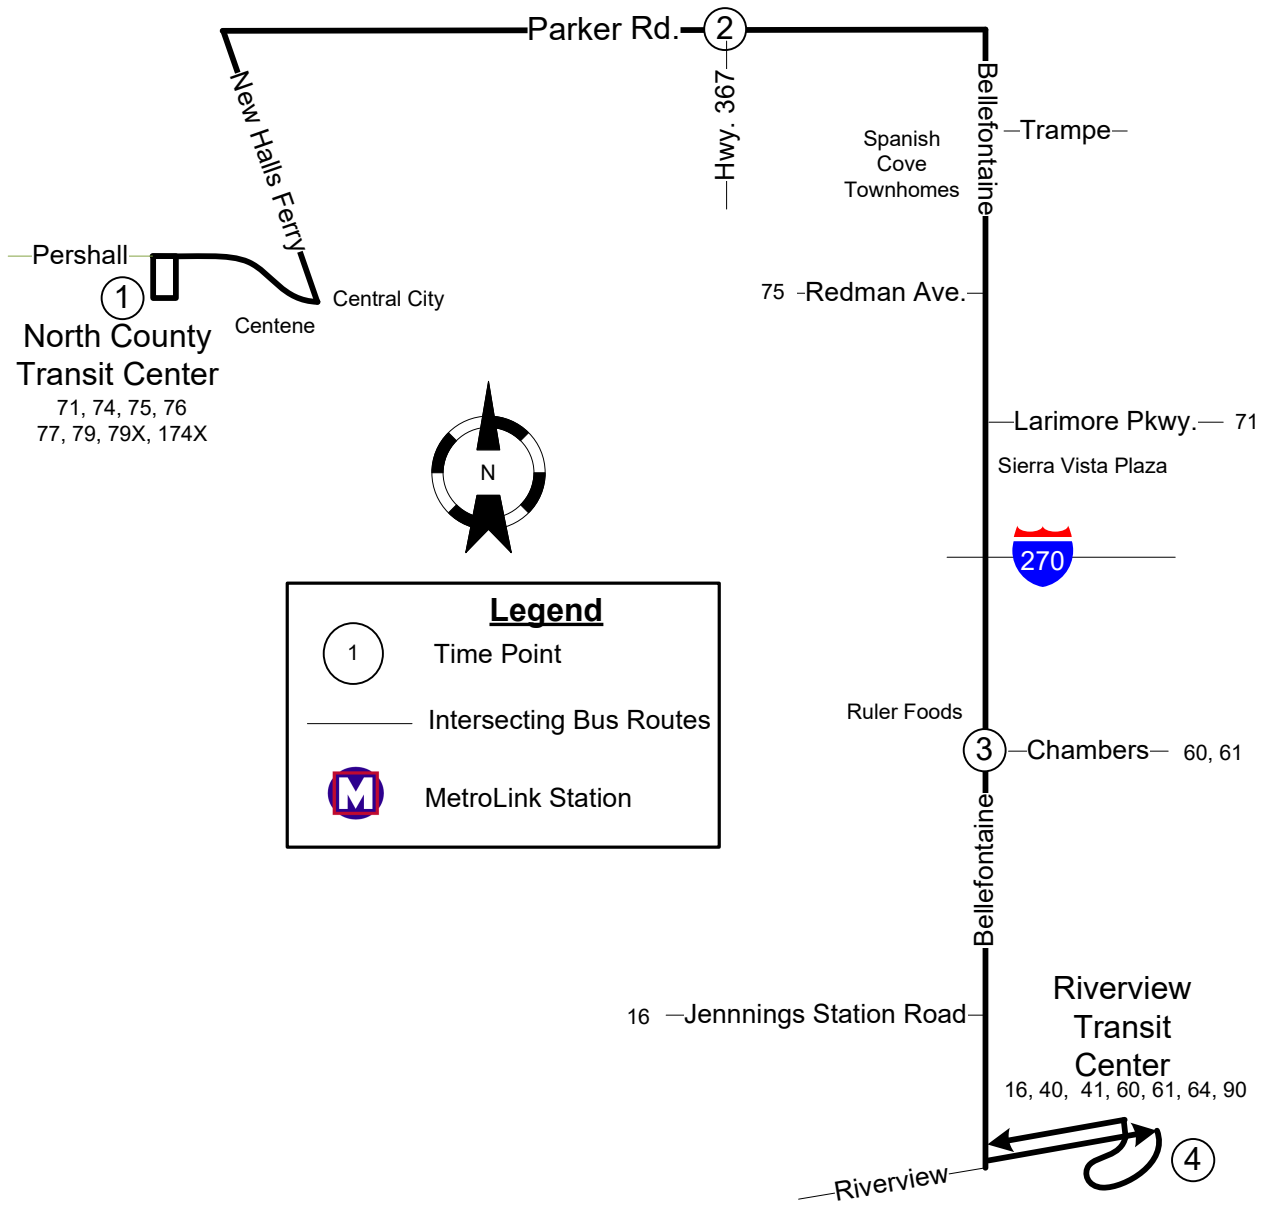

#78 Bellefontaine

Effective: September 30, 2019

Effective: Sep 30, 2019

78 Bellefontaine

Monday thru Friday

NORTHBOUND

SOUTHBOUND

Riverview-Hall Transit Center	Bellefontaine & Larimore	Parker & Hwy 367	North County Transit Center
4	3	2	1
AM Service			
4:30	4:40	4:48	5:08
5:00	5:10	5:18	5:38
5:30	5:40	5:48	6:08
6:00	6:10	6:18	6:38
6:30	6:40	6:48	7:08
7:00	7:10	7:18	7:38
7:30	7:40	7:48	8:08
8:00	8:10	8:18	8:38
8:30	8:40	8:48	9:08
9:00	9:10	9:18	9:38
9:30	9:40	9:48	10:08
10:00	10:10	10:18	10:38
10:30	10:40	10:48	11:08
11:00	11:10	11:18	11:38
11:30	11:40	11:48	12:08
PM Service			
12:00	12:10	12:18	12:38
12:30	12:40	12:48	1:08
1:00	1:10	1:18	1:38
1:30	1:40	1:48	2:08
2:00	2:10	2:18	2:38
2:30	2:40	2:48	3:08
3:00	3:10	3:18	3:38
3:30	3:40	3:48	4:08
4:00	4:10	4:18	4:38
4:30	4:40	4:48	5:08
5:00	5:10	5:18	5:38
5:30	5:40	5:48	6:08
6:00	6:10	6:18	6:38
6:30	6:40	6:48	7:08
7:00	7:10	7:18	7:38
8:00	8:10	8:18	8:38
9:00	9:10	9:18	9:38
10:00	10:10	10:18	10:38
11:00	11:10	11:18	11:38
12:00	12:10	12:18	12:38

NORTHBOUND

Riverview- Hall Transit Center	Bellefontaine & Larimore	Parker & Hwy 367	North County Transit Center
4	3	2	1
AM Service			
5:00	5:10	5:18	5:38
6:00	6:10	6:18	6:38
7:00	7:10	7:18	7:38
8:00	8:10	8:18	8:38
9:00	9:10	9:18	9:38
10:00	10:10	10:18	10:38
11:00	11:10	11:18	11:38
PM Service			
12:00	12:10	12:18	12:38
1:00	1:10	1:18	1:38
2:00	2:10	2:18	2:38
3:00	3:10	3:18	3:38
4:00	4:10	4:18	4:38
5:00	5:10	5:18	5:38
6:00	6:10	6:18	6:38
7:00	7:10	7:18	7:38
8:00	8:10	8:18	8:38
9:00	9:10	9:18	9:38
10:00	10:10	10:18	10:38
11:00	11:10	11:18	11:38
12:00	12:10	12:18	12:38