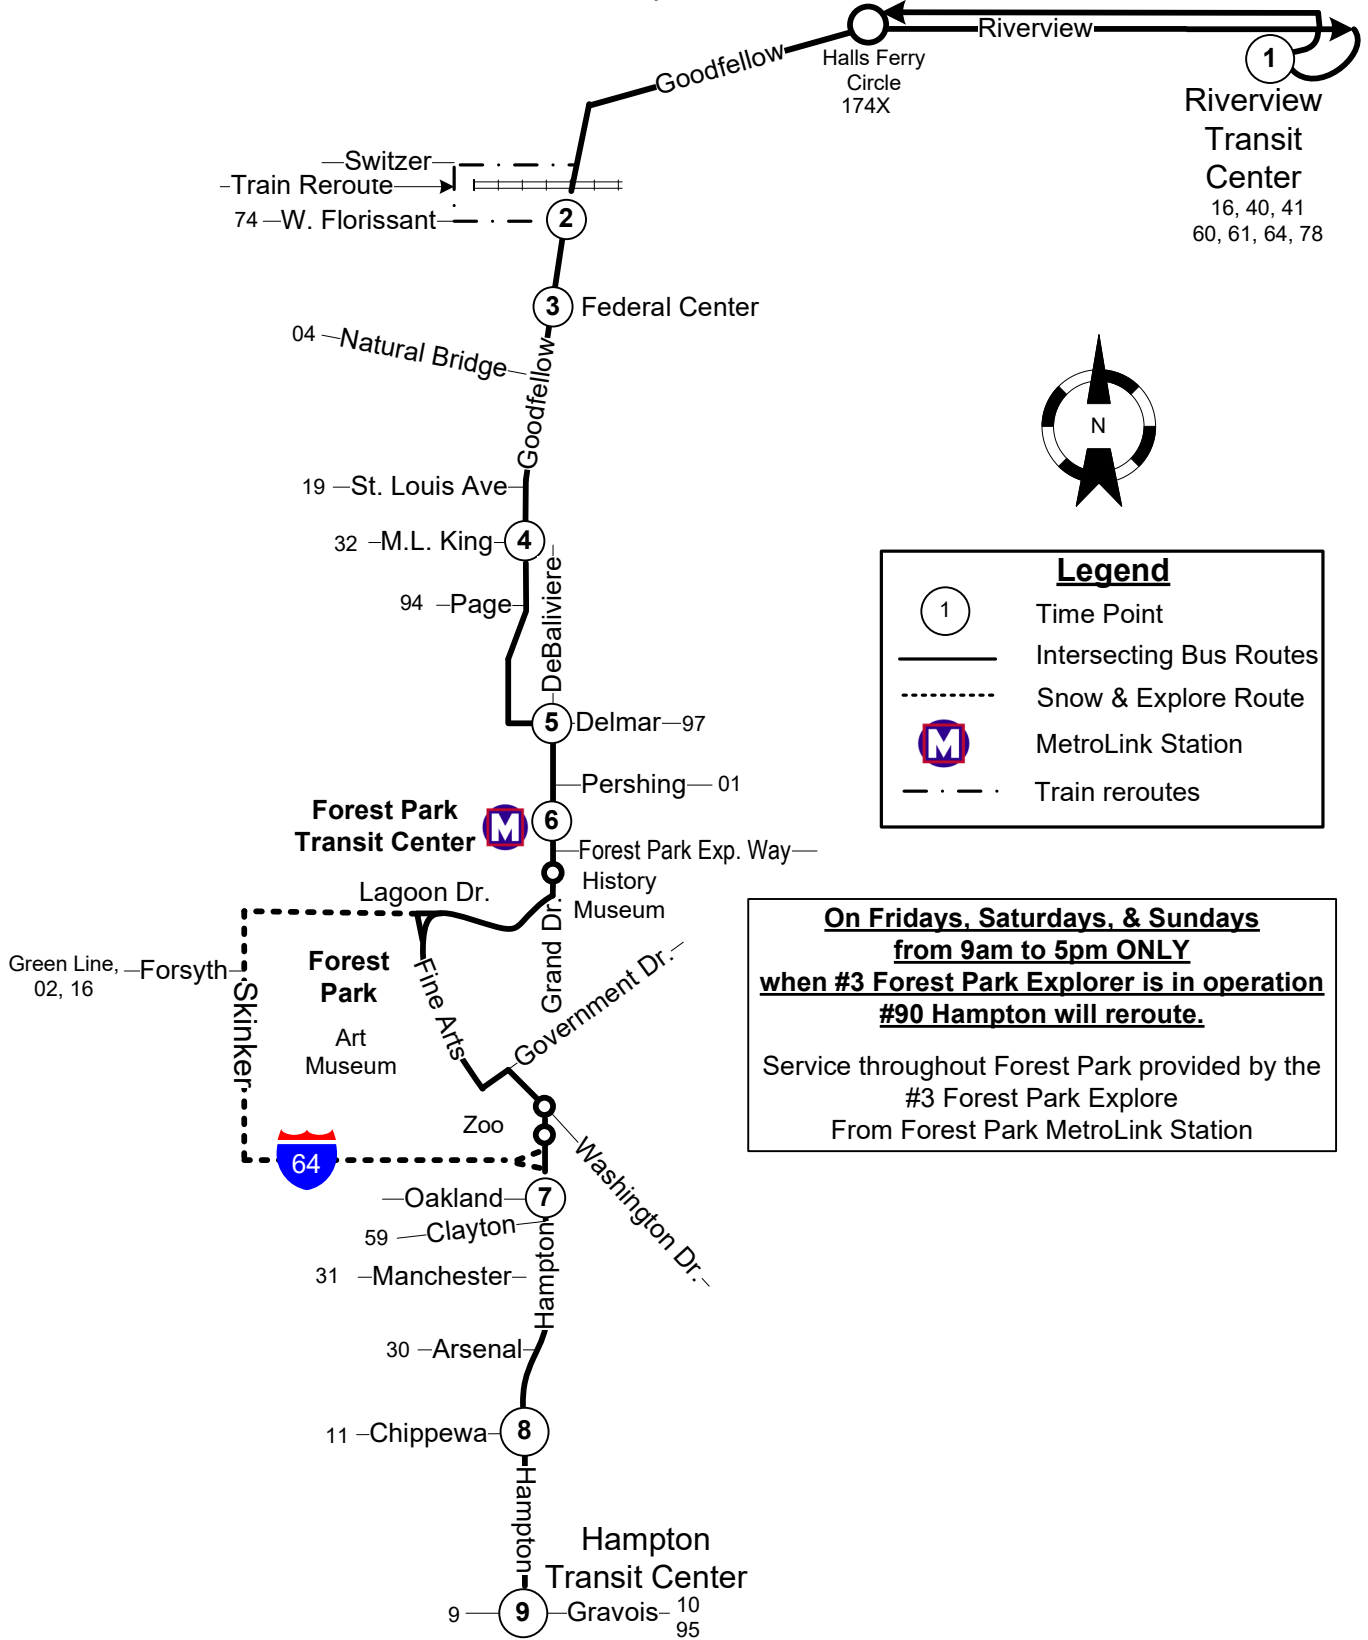

#90 Hampton

Effective: September 30, 2019

Legend

- ① Time Point
- Intersecting Bus Routes
- ⋯ Snow & Explore Route
- M MetroLink Station
- - - Train reroutes

**On Fridays, Saturdays, & Sundays
from 9am to 5pm ONLY
when #3 Forest Park Explorer is in operation
#90 Hampton will reroute.**