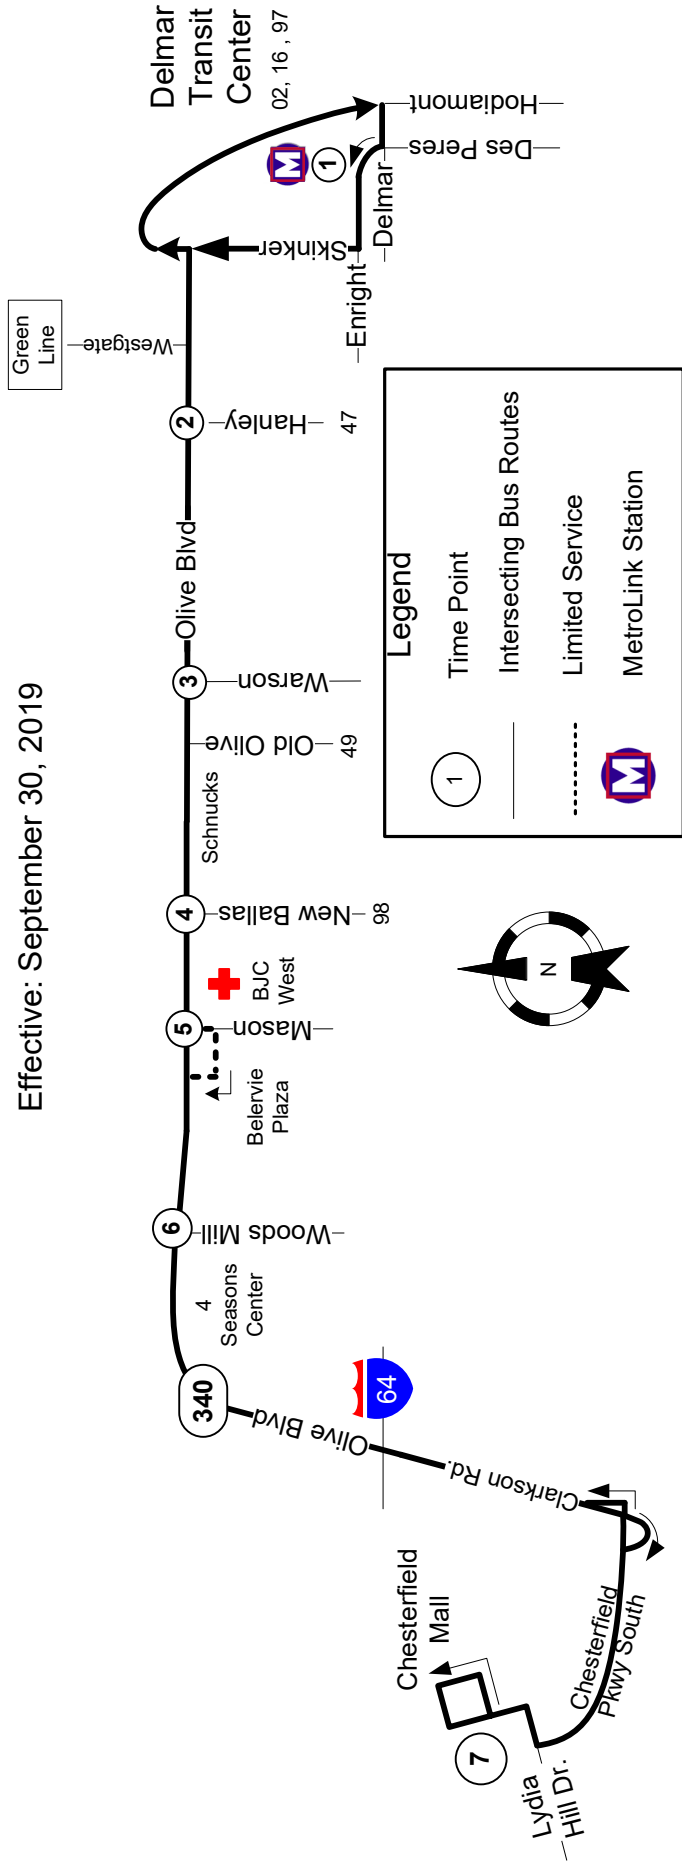

#91 Olive

Effective: September 30, 2019

91 Olive
EASTBOUND

Chesterfield Mall	Four Seasons Shopping Center	Olive & Ballas	Olive & Warson	Olive & Hanley	Delmar Loop Transit Center
7	6	4	3	2	1
AM Service					
	4:21	4:30	4:37	4:46	4:54
	4:51	5:00	5:07	5:16	5:24
	5:21	5:30	5:37	5:46	5:54
5:40	5:50	5:59	6:06	6:15	6:24
6:10	6:20	6:29	6:36	6:45	6:54
6:35	6:45	6:56	7:04	7:14	7:24
7:05	7:15	7:26	7:34	7:44	7:54
7:35	7:45	7:56	8:04	8:14	8:24
8:05	8:15	8:26	8:34	8:44	8:54
8:35	8:45	8:56	9:04	9:14	9:24
9:05	9:15	9:26	9:34	9:44	9:54
9:35	9:45	9:56	10:04	10:14	10:24
10:05	10:15	10:26	10:34	10:44	10:54
10:35	10:45	10:56	11:04	11:14	11:24
11:05	11:15	11:26	11:34	11:44	11:54
11:35	11:45	11:56	12:04	12:14	12:24
PM Service					
12:05	12:15	12:26	12:34	12:44	12:54
12:35	12:45	12:56	1:04	1:14	1:24
1:05	1:15	1:26	1:34	1:44	1:54
1:35	1:45	1:56	2:04	2:14	2:24
2:05	2:15	2:26	2:34	2:44	2:54
2:35	2:45	2:56	3:04	3:14	3:24
3:03	3:14	3:26	3:34	3:44	3:54
3:33	3:44	3:56	4:04	4:14	4:24
4:03	4:14	4:26	4:34	4:44	4:54
4:35	4:45	4:56	5:04	5:14	5:24
5:05	5:15	5:26	5:34	5:44	5:54
5:35	5:45	5:56	6:04	6:14	6:24
6:05	6:15	6:25	6:33	6:42	6:51
6:35	6:45	6:55	7:03	7:12	7:21
7:35	7:45	7:55	8:03	8:12	8:21
8:38	8:48	8:57	9:04	9:13	9:21
9:38	9:48	9:57	10:04	10:13	10:21
10:38	10:48	10:57	11:04	11:13	11:21
11:25	11:35	11:44	11:51	12:00	12:08