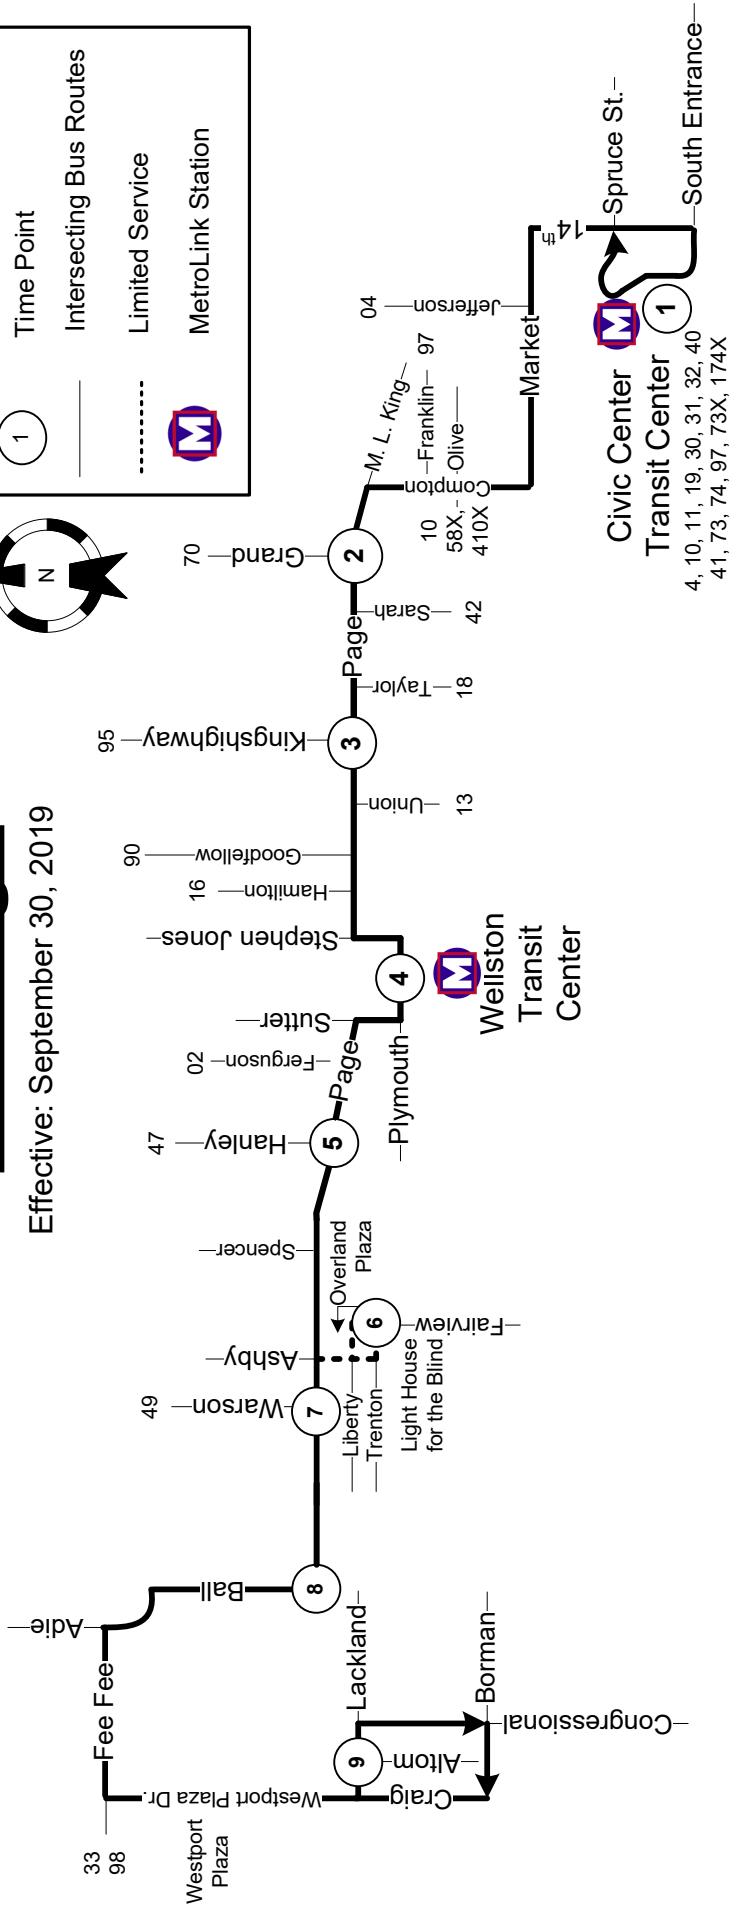

# #94 Page

Effective: September 30, 2019

**Legend**

-  Time Point
-  Intersecting Bus Routes
-  Limited Service
-  MetroLink Station

**Civic Center Transit Center**  
 4, 10, 11, 19, 30, 31, 32, 40  
 41, 73, 74, 97, 73X, 174X