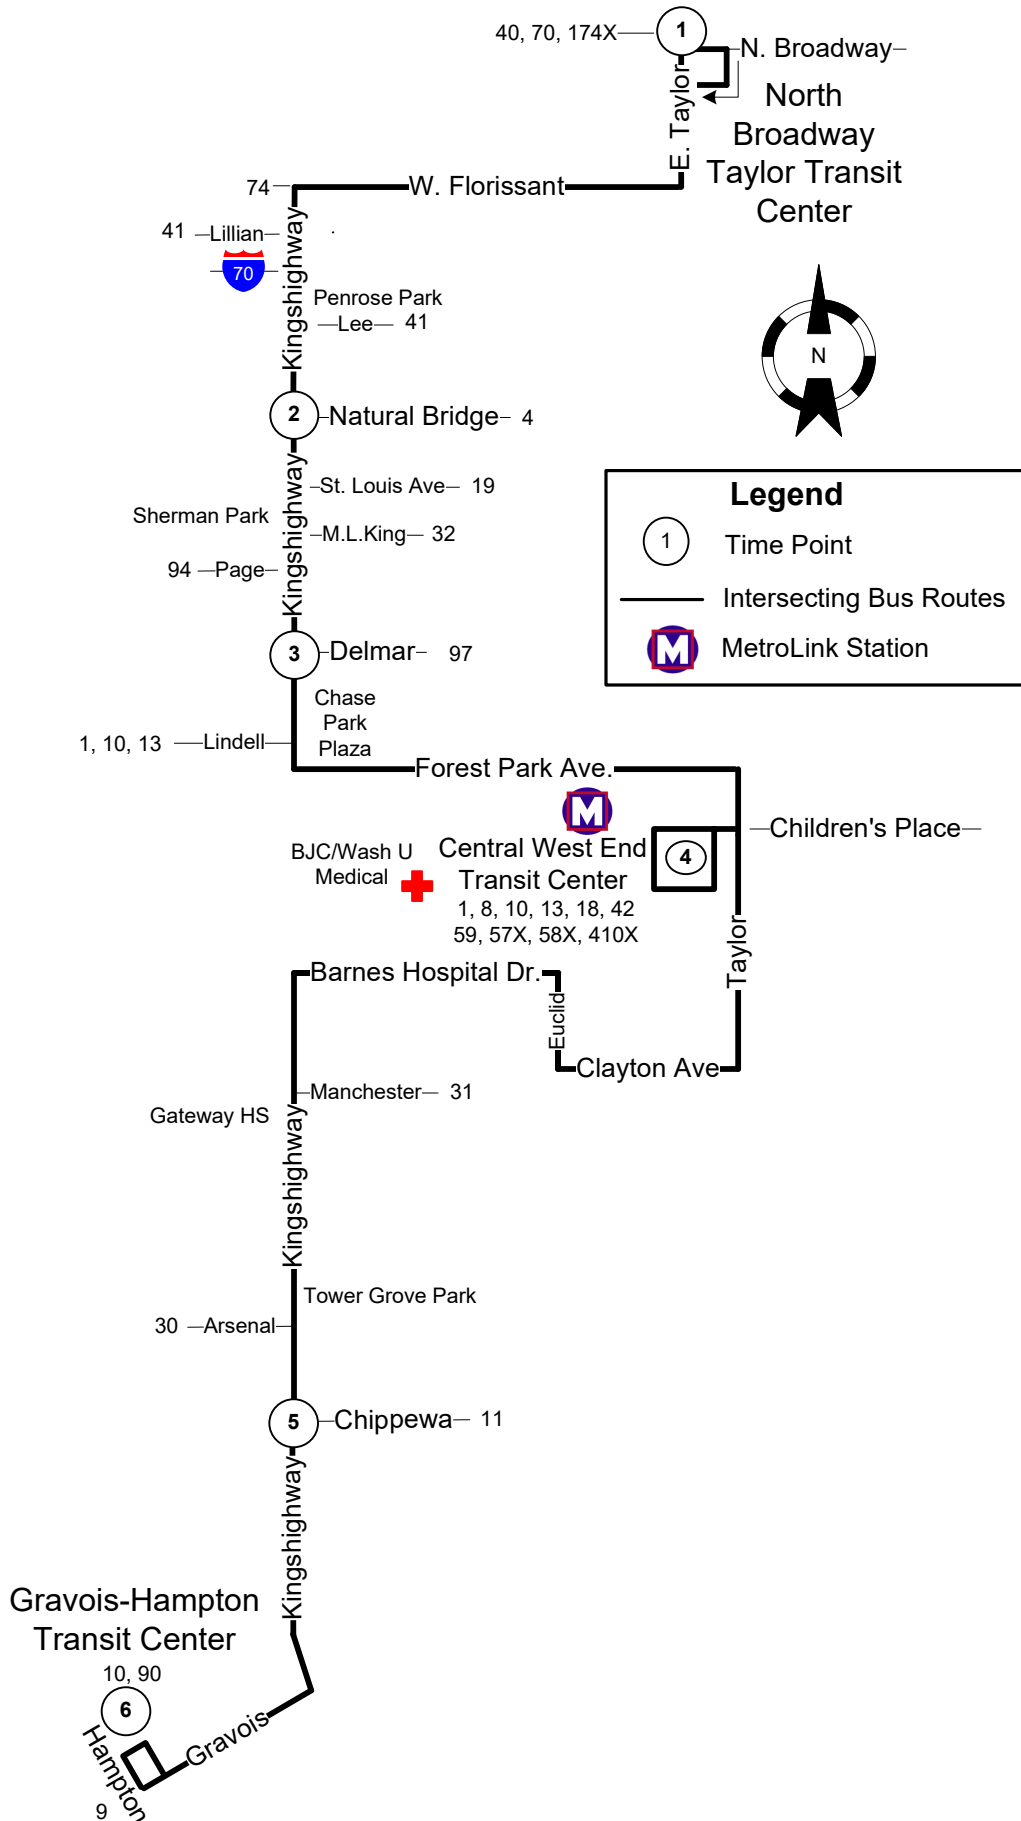

#95 Kingshighway

Effective Date: September 30, 2019