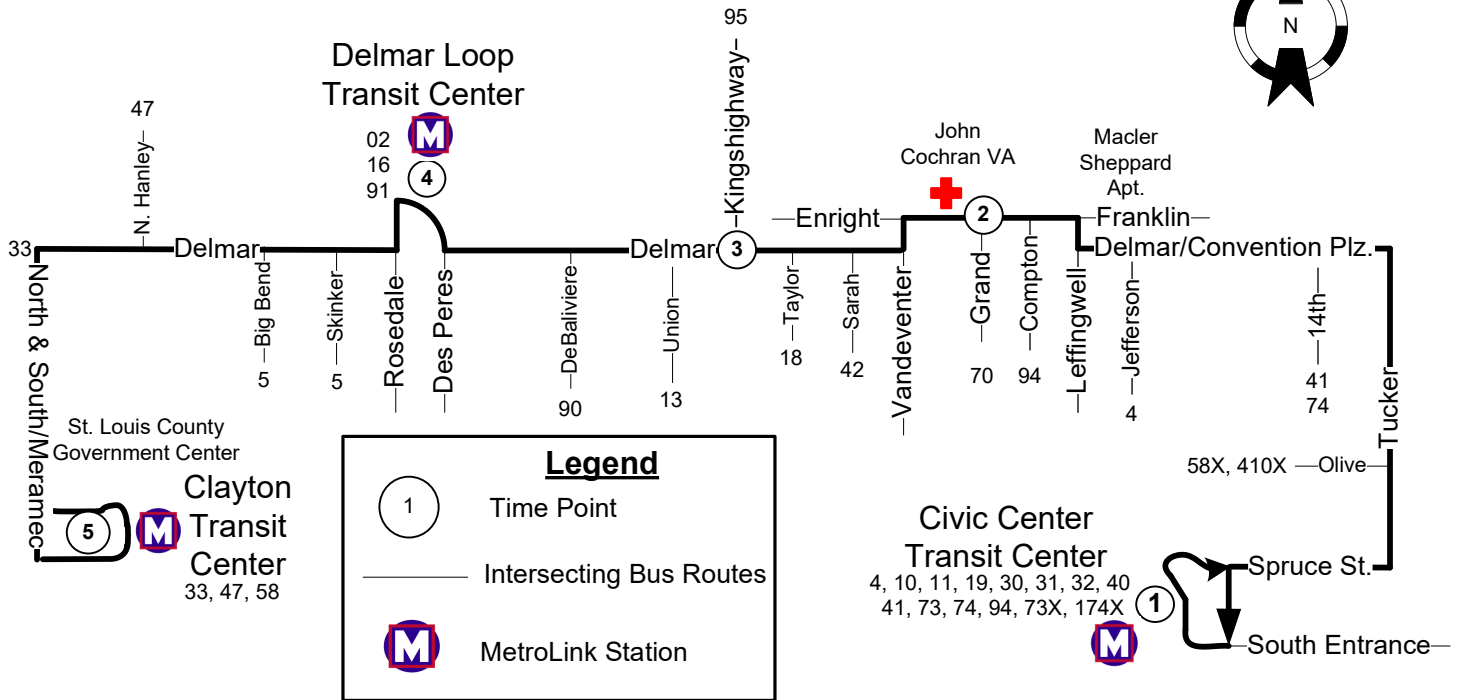

# #97 Delmar

Effective: September 30, 2019

Effective: Sep 30, 2019

Monday thru Friday

97 Delmar  
EASTBOUND

Clayton Transit Center	Delmar Loop Transit Center	Delmar & Kingshighway	Franklin & Grand	Civic Center Transit Center
5	4	3	2	1
AM Service				
3:59	4:12	4:20	4:29	4:40
4:29	4:42	4:50	4:59	5:10
4:59	5:12	5:20	5:29	5:40
5:29	5:42	5:50	5:59	6:10
5:55	6:09	6:18	6:28	6:40
6:25	6:39	6:48	6:58	7:10
6:55	7:09	7:18	7:28	7:40
7:25	7:39	7:48	7:58	8:10
7:53	8:07	8:17	8:28	8:40
8:23	8:37	8:47	8:58	9:10
8:53	9:07	9:17	9:28	9:40
9:23	9:37	9:47	9:58	10:10
9:53	10:07	10:17	10:28	10:40
10:23	10:37	10:47	10:58	11:10
10:53	11:07	11:17	11:28	11:40
11:23	11:37	11:47	11:58	12:10
11:53	12:07	12:17	12:28	12:40
PM Service				
12:23	12:37	12:47	12:58	1:10
12:53	1:07	1:17	1:28	1:40
1:23	1:37	1:47	1:58	2:10
1:51	2:06	2:16	2:27	2:40
2:21	2:36	2:46	2:57	3:10
2:51	3:06	3:16	3:27	3:40
3:21	3:36	3:46	3:57	4:10
3:51	4:06	4:16	4:27	4:40
4:21	4:36	4:46	4:57	5:10
4:53	5:08	5:17	5:28	5:40
5:23	5:38	5:47	5:58	6:10
5:55	6:09	6:18	6:28	6:40
6:26	6:40	6:49	6:59	7:10
7:26	7:40	7:49	7:59	8:10
8:26	8:40	8:49	8:59	9:10
9:26	9:40	9:49	9:59	10:10
10:26	10:40	10:49	10:59	11:10
11:31	11:40	11:51	12:00	12:10