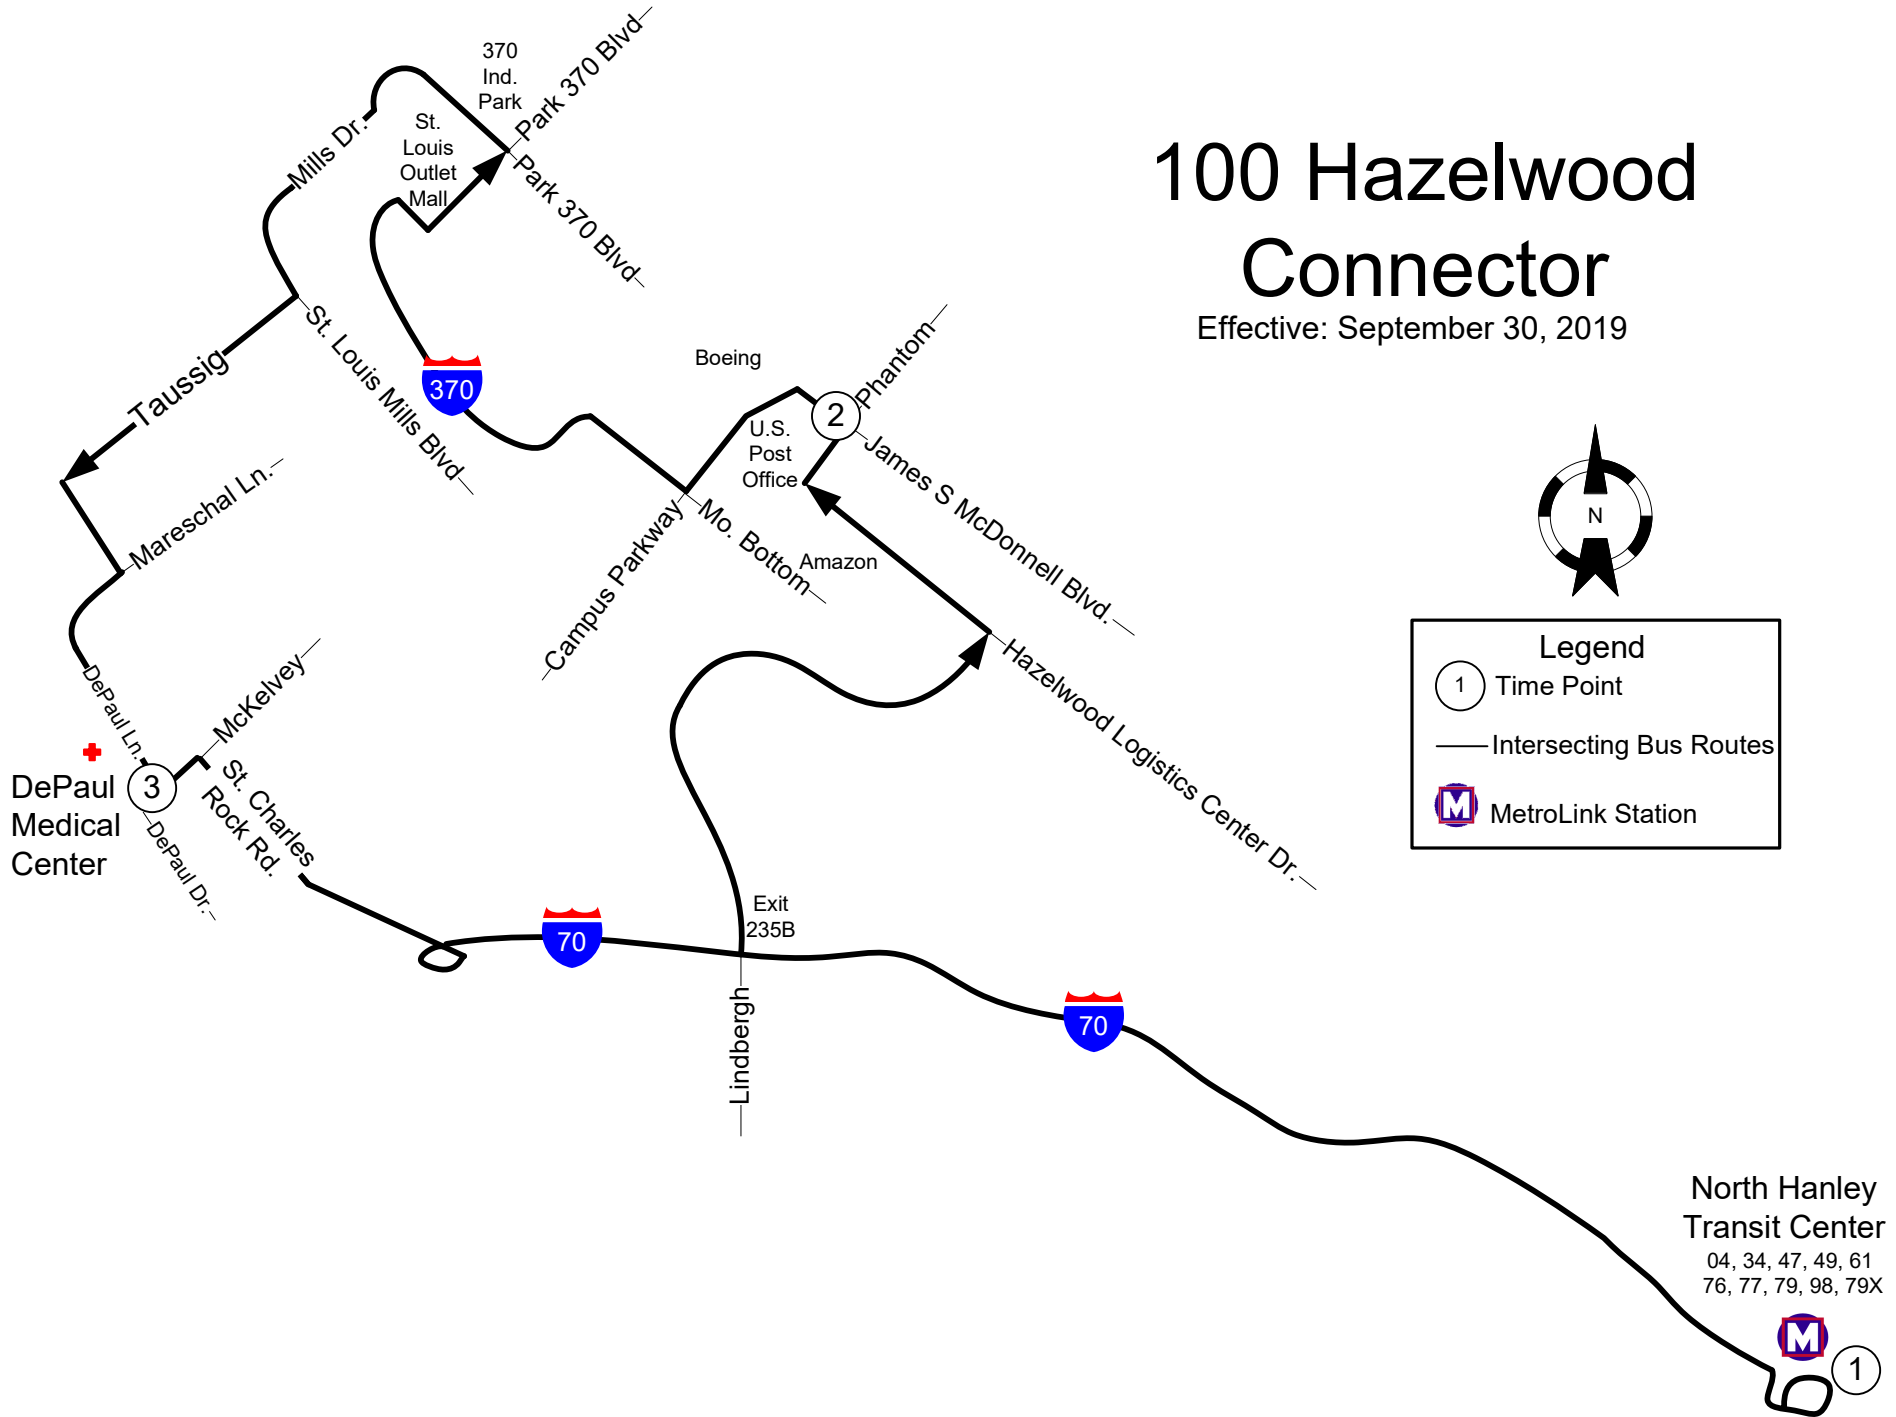

# 100 Hazelwood Connector

Effective: September 30, 2019

**Legend**

- ① Time Point
- Intersecting Bus Routes
- M MetroLink Station

Effective: Sep 30, 2019  
 100 Hazelwood Connector  
 Monday thru Friday

COUNTERCLOCKWISBOUND

North Hanley Transit Center	Phantom & McDonnell	DePaul MedicalCtr	North Hanley Transit Center
1	2	3	1
AM Service			
5:00	5:12	5:31	5:45
6:00	6:12	6:31	6:45
7:00	7:12	7:31	7:45
8:00	8:12	8:31	8:45
9:15	9:27	9:46	10:00
10:15	10:27	10:46	11:00
11:15	11:27	11:46	12:00
PM Service			
12:00	12:12	12:31	12:45
1:00	1:12	1:31	1:45
2:00	2:12	2:31	2:45
3:15	3:27	3:46	4:00
4:15	4:27	4:46	5:00
5:15	5:27	5:46	6:00
6:00	6:12	6:31	6:45
7:00	7:12	7:31	7:45
8:00	8:12	8:31	8:45
9:15	9:27	9:46	10:00
10:15	10:27	10:46	11:00
11:15	11:27	11:46	12:00