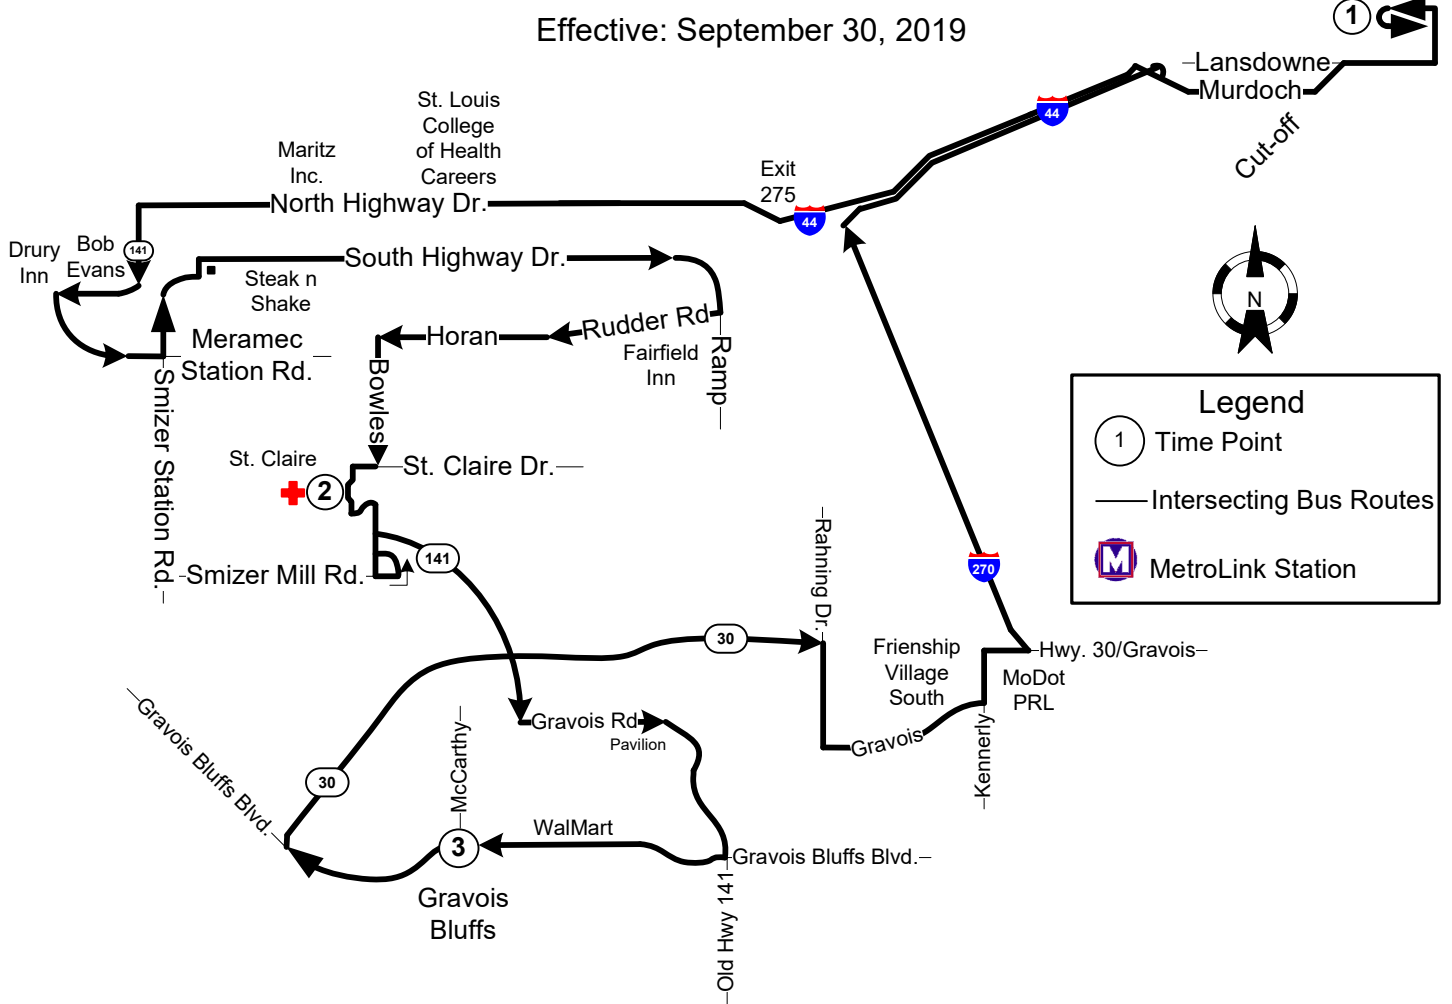

101 Fenton Connector

Effective: September 30, 2019

Shrewsbury
Transit Center
9, 11, 16, 17
21, 30, 46, 56 

Effective: Sep 30, 2019

101 Fenton Connector

Monday thru Friday

COUNTERCLOCKWISBOUND

Shrewsbury I- 44 Transit Center	SSM St Clare Hospital	Gravois Bluff Shopping Ctr	Shrewsbury I- 44 Transit Center
1	2	3	1
AM Service			
5:20	5:48	6:01	6:26
6:20	6:51	7:06	7:32
7:20	7:51	8:06	8:32
8:00	8:31	8:47	9:12
8:55	9:26	9:42	10:07
10:40	11:11	11:27	11:52
PM Service			
12:02	12:33	12:49	1:14
2:40	3:11	3:27	3:52
3:20	3:51	4:07	4:32
4:20	4:51	5:07	5:32
5:20	5:50	6:05	6:29
7:00	7:28	7:42	8:05
8:40	9:08	9:22	9:45
10:20	10:48	11:02	11:25