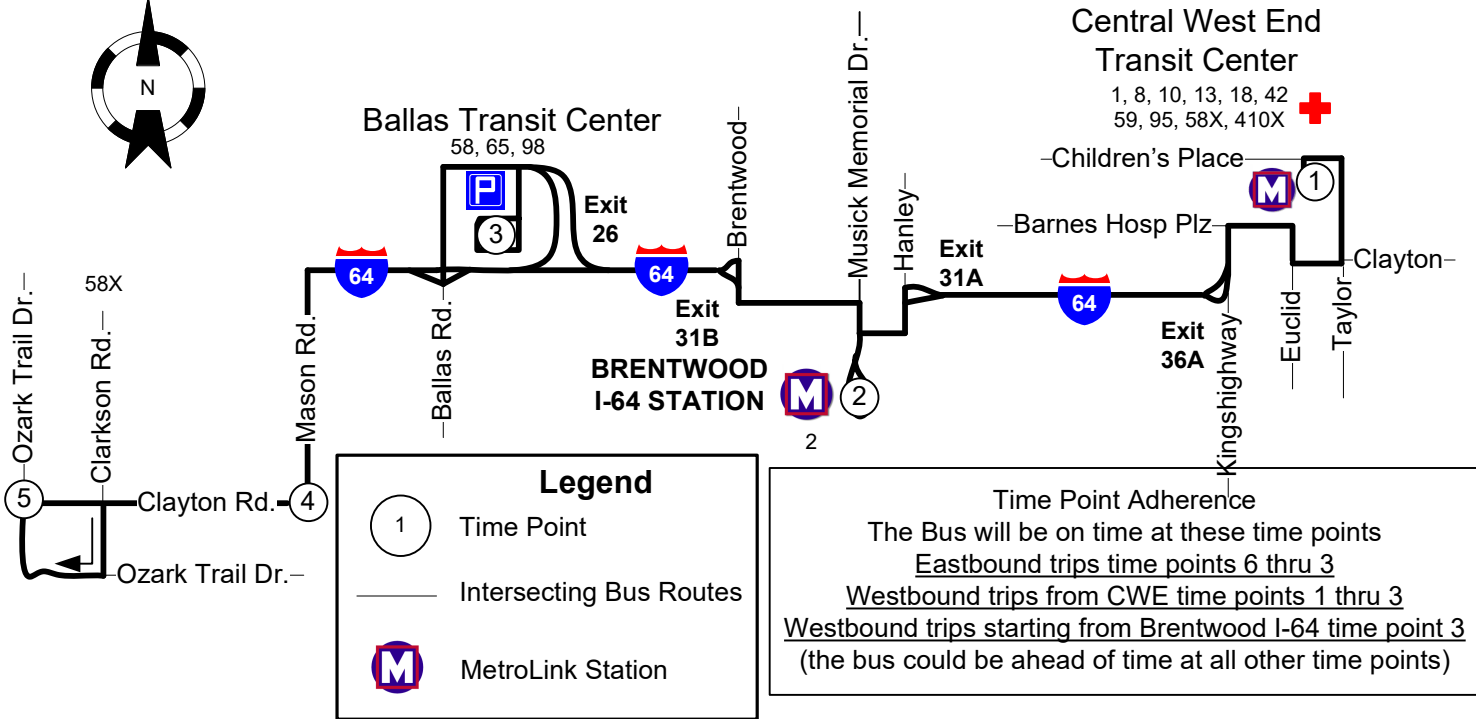

#57X Clayton Rd Express

Effective: September 30, 2019

Effective: Sep 30, 2019

Monday thru Friday

57X Clayton Rd

WESTBOUND

1	2	3	4	5
Central West End Transit	Brentwood I- 64 Transit Center	Ballas Transit Center	Highway 141 & Clayton	Ozark Trail & Clayton
PM Service				
3:45	4:00	4:14	4:24	4:38
4:15	4:30	4:44	4:54	5:08
4:45	5:00	5:14	5:24	5:38
5:15	5:30	5:44	5:54	6:08

EASTBOUND

5	4	3	2	1
Ozark Trail & Clayton	Highway 141 & Clayton	Ballas Transit Center	Brentwood I- 64 Transit Center	Central West End Transit Center
AM Service				
5:58	6:08	6:18	6:30	6:45
6:28	6:38	6:48	7:00	7:15
6:58	7:08	7:18	7:30	7:45
7:28	7:38	7:48	8:00	8:15