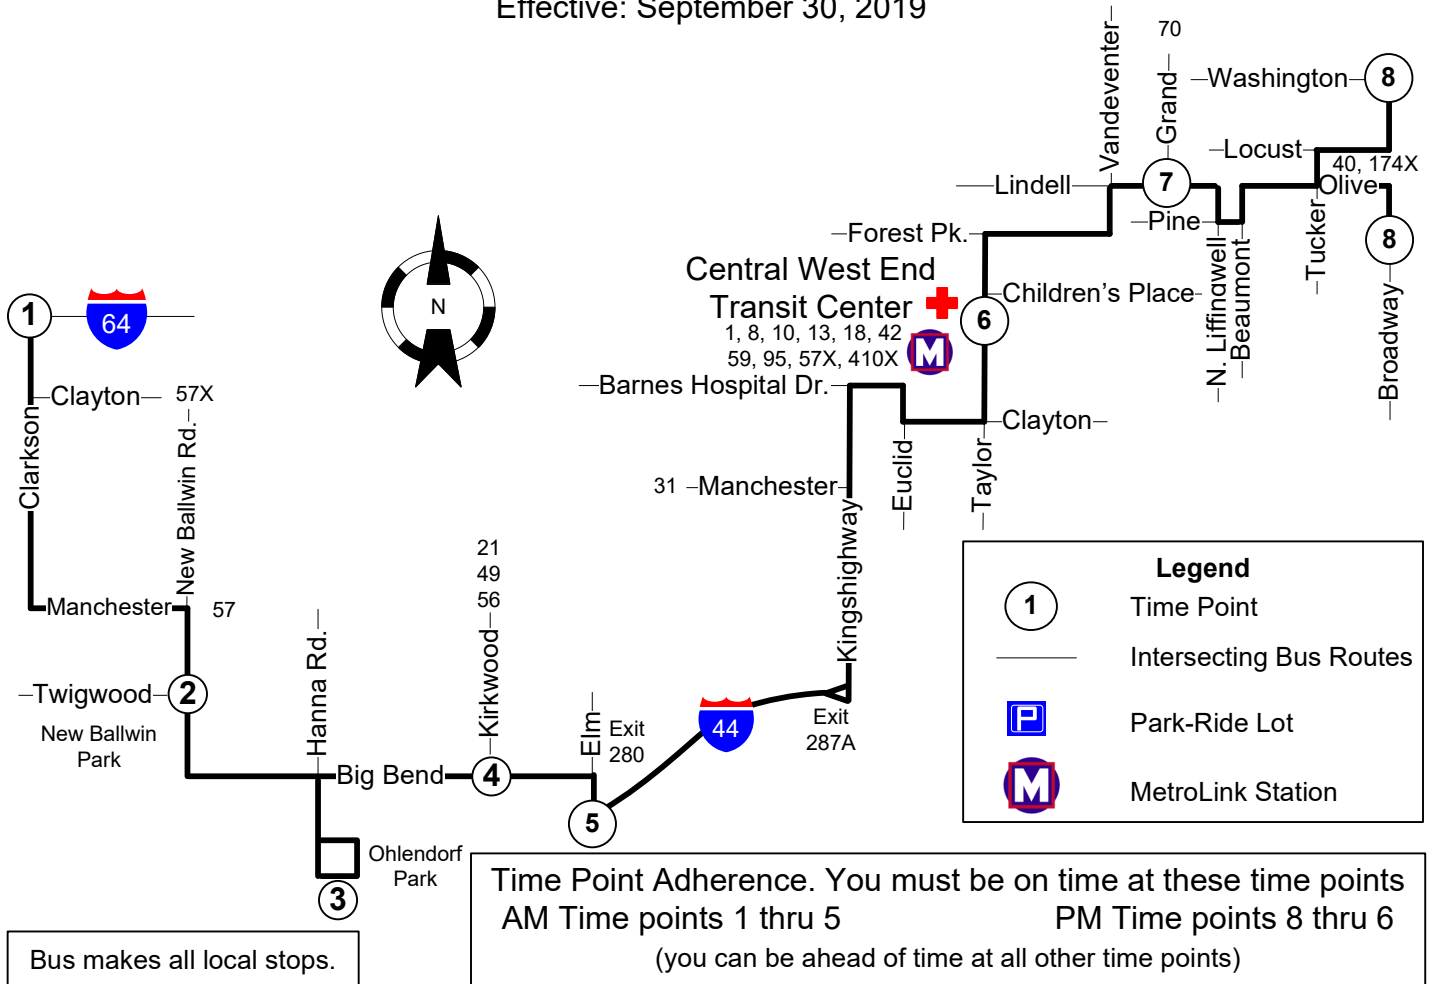

#58X Twin Oaks Express

Effective: September 30, 2019

Effective: Sep 30, 2019

Monday thru Friday

58X Twin Oaks Express

EASTBOUND

Clarkson & Hwy40	1	Clarkson & Hwy40	8
New Ballwin Park	2	Grand	7
Ohlendorf ParkPark-Ride Lot	3	Center	6
Big Bend & Kirkwood	4	Central West	5
Ohlendorf ParkPark-Ride Lot	3	I-44 & Elm	4
Big Bend & Kirkwood	4	Center	3
Ohlendorf ParkPark-Ride Lot	3	Grand	2
New Ballwin Park	2	Lindell & Grand	1
Clarkson & Hwy40	1	Broadway & Market	0
AM Service			
5:25	5:44	5:54	6:11
5:55	6:14	6:24	6:41
6:25	6:44	6:54	7:11
			6:19
			6:37
			6:44
			6:55
			7:07
			7:14
			7:25
			7:55

WESTBOUND

Broadway & Washington	8	Lindell & Grand	7
Central West	6	Center	6
I-44 & Elm	5	End Transit	5
Big Bend & Kirkwood	4	Ohlendorf ParkPark-Ride Lot	4
Ohlendorf ParkPark-Ride Lot	3	Ohlendorf ParkPark-Ride Lot	3
New Ballwin Park	2	New Ballwin Park	2
Clarkson & Hwy40	1	Clarkson & Hwy40	1
PM Service			
4:05	4:17	4:24	4:42
4:35	4:47	4:54	5:12
5:05	5:17	5:24	5:42
			4:50
			5:09
			5:20
			5:50
			6:20
			6:41