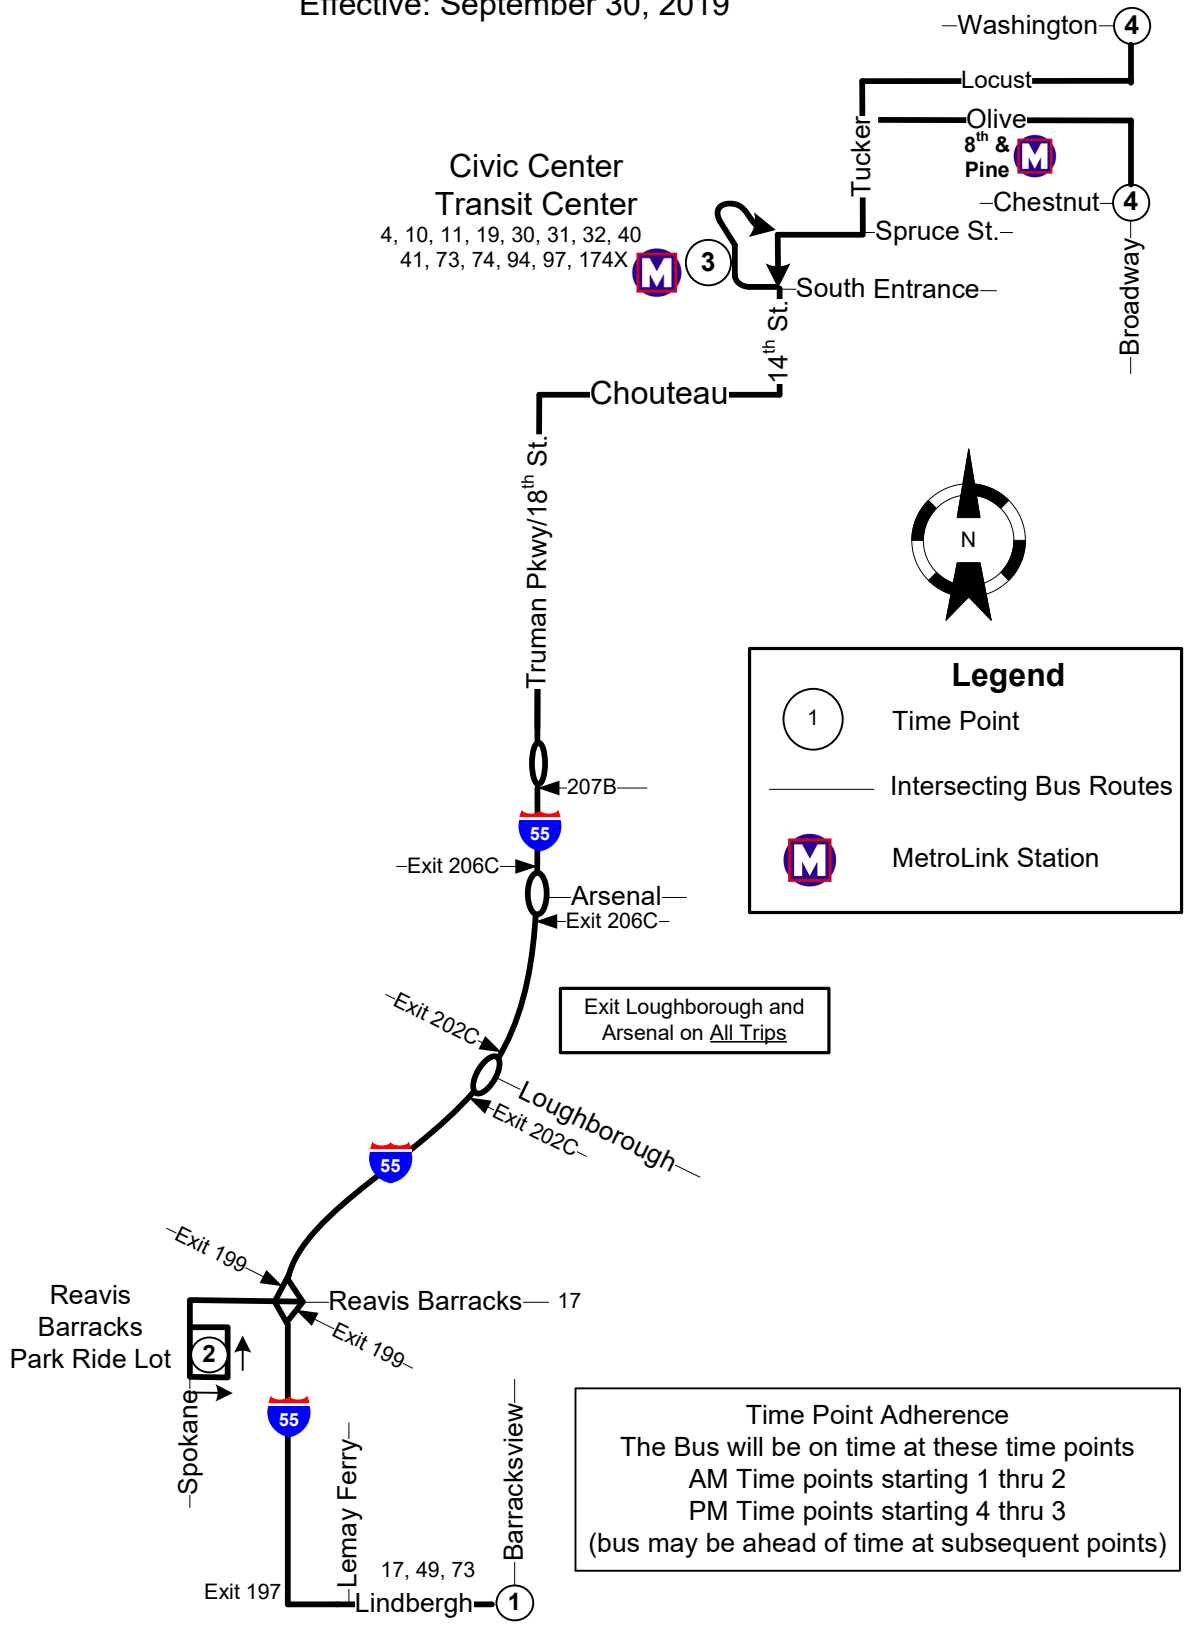

#73X I-55 Express

Effective: September 30, 2019

Legend

-  Time Point
-  Intersecting Bus Routes
-  MetroLink Station

Exit Loughborough and Arsenal on All Trips

Time Point Adherence
 The Bus will be on time at these time points
 AM Time points starting 1 thru 2
 PM Time points starting 4 thru 3
 (bus may be ahead of time at subsequent points)

Effective: Sep 30, 2019

Monday thru Friday

73X I-55 Express

NORTHBOUND

| | | | |
|-------------------|-------------------|-----------------------------|---------------------|
| South County Mall | MHTD Park-Ridelot | Civic Center Transit Center | Broadway & Chestnut |
| 1 | 2 | 3 | 4 |
| AM Service | | | |
| 5:15 | 5:23 | 5:40 | 5:50 |
| 5:45 | 5:53 | 6:10 | 6:20 |
| 6:16 | 6:24 | 6:40 | 6:50 |
| 6:46 | 6:54 | 7:10 | 7:20 |
| 7:16 | 7:24 | 7:40 | 7:50 |

SOUTHBOUND

| | | | |
|-----------------------|-----------------------------|-------------------|-------------------|
| Broadway & Washington | Civic Center Transit Center | MHTD Park-Ridelot | South County Mall |
| 4 | 3 | 2 | 1 |
| PM Service | | | |
| 3:35 | 3:46 | 4:06 | 4:14 |
| 4:05 | 4:17 | 4:40 | 4:48 |
| 4:35 | 4:47 | 5:10 | 5:18 |
| 5:05 | 5:17 | 5:40 | 5:48 |
| 5:35 | 5:46 | 6:08 | 6:16 |