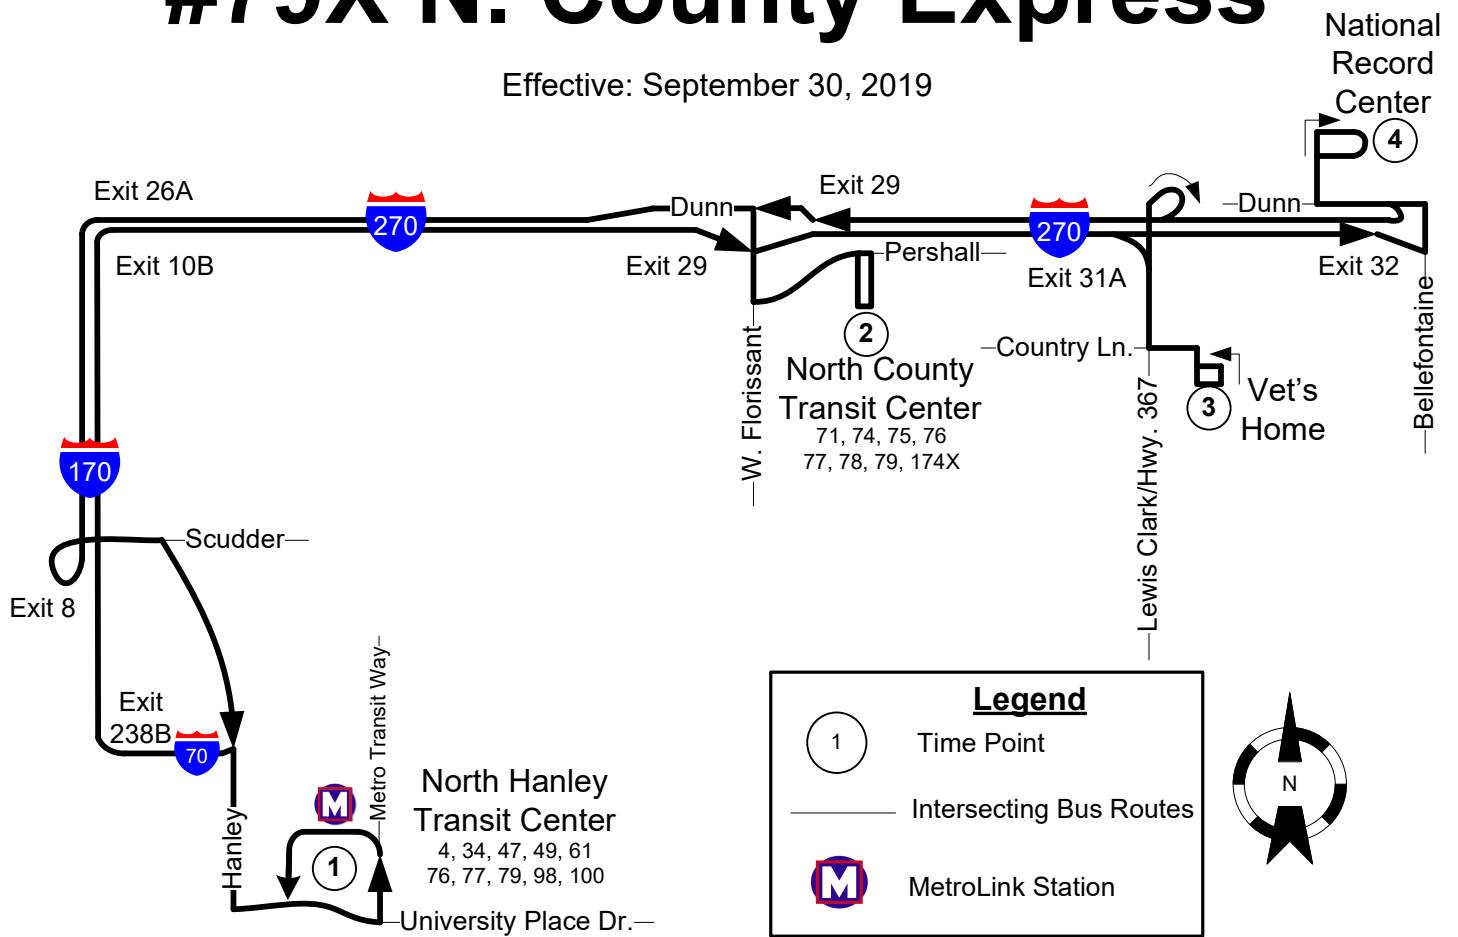

#79X N. County Express

Effective: September 30, 2019

79X North County Express

Monday thru Friday

SOUTHBOUND

NORTHBOUND

National Personnel Record Center	Veteran's Home	North County Transit Center	North Hanley Transit Center
4	3	2	1
AM Service			
		4:15	4:30
		4:45	5:00
		5:15	5:30
	5:37	5:45	6:00
6:08		6:15	6:30
	6:37	6:45	7:00
7:08		7:15	7:30
	7:37	7:45	8:00
8:08		8:15	8:30
	8:37	8:45	9:00
9:08		9:15	9:30
	9:37	9:45	10:00
10:08		10:15	10:30
	10:37	10:45	11:00
11:08		11:15	11:30
	11:37	11:45	12:00
PM Service			
12:08		12:15	12:30
	12:37	12:45	1:00
1:08		1:15	1:30
	1:37	1:45	2:00
2:08		2:15	2:30
	2:37	2:45	3:00
3:08		3:15	3:30
	3:37	3:45	4:01
4:08		4:15	4:32
	4:37	4:45	5:02
5:08		5:15	5:32
	5:37	5:45	6:02
6:08		6:15	6:30
	6:37	6:45	7:00

North Hanley Transit Center	North County Transit Center	Veteran's Home	National Personnel Record Center
1	2	3	4
AM Service			
4:45	5:00		
5:15	5:30	5:37	
5:43	6:00		6:08
6:15	6:30	6:37	
6:43	7:00		7:08
7:13	7:30	7:37	
7:45	8:00		8:08
8:15	8:30	8:37	
8:45	9:00		9:08
9:15	9:30	9:37	
9:45	10:00		10:08
10:15	10:30	10:37	
10:45	11:00		11:08
11:15	11:30	11:37	
11:45	12:00		12:08
PM Service			
12:15	12:30	12:37	
12:45	1:00		1:08
1:15	1:30	1:37	
1:45	2:00		2:08
2:15	2:30	2:37	
2:43	3:00		3:08
3:14	3:30	3:37	
3:43	4:00		4:08
4:13	4:30	4:37	
4:45	5:00		5:08
5:15	5:30	5:37	
5:45	6:00		6:08
6:15	6:30	6:37	
6:45	7:00		