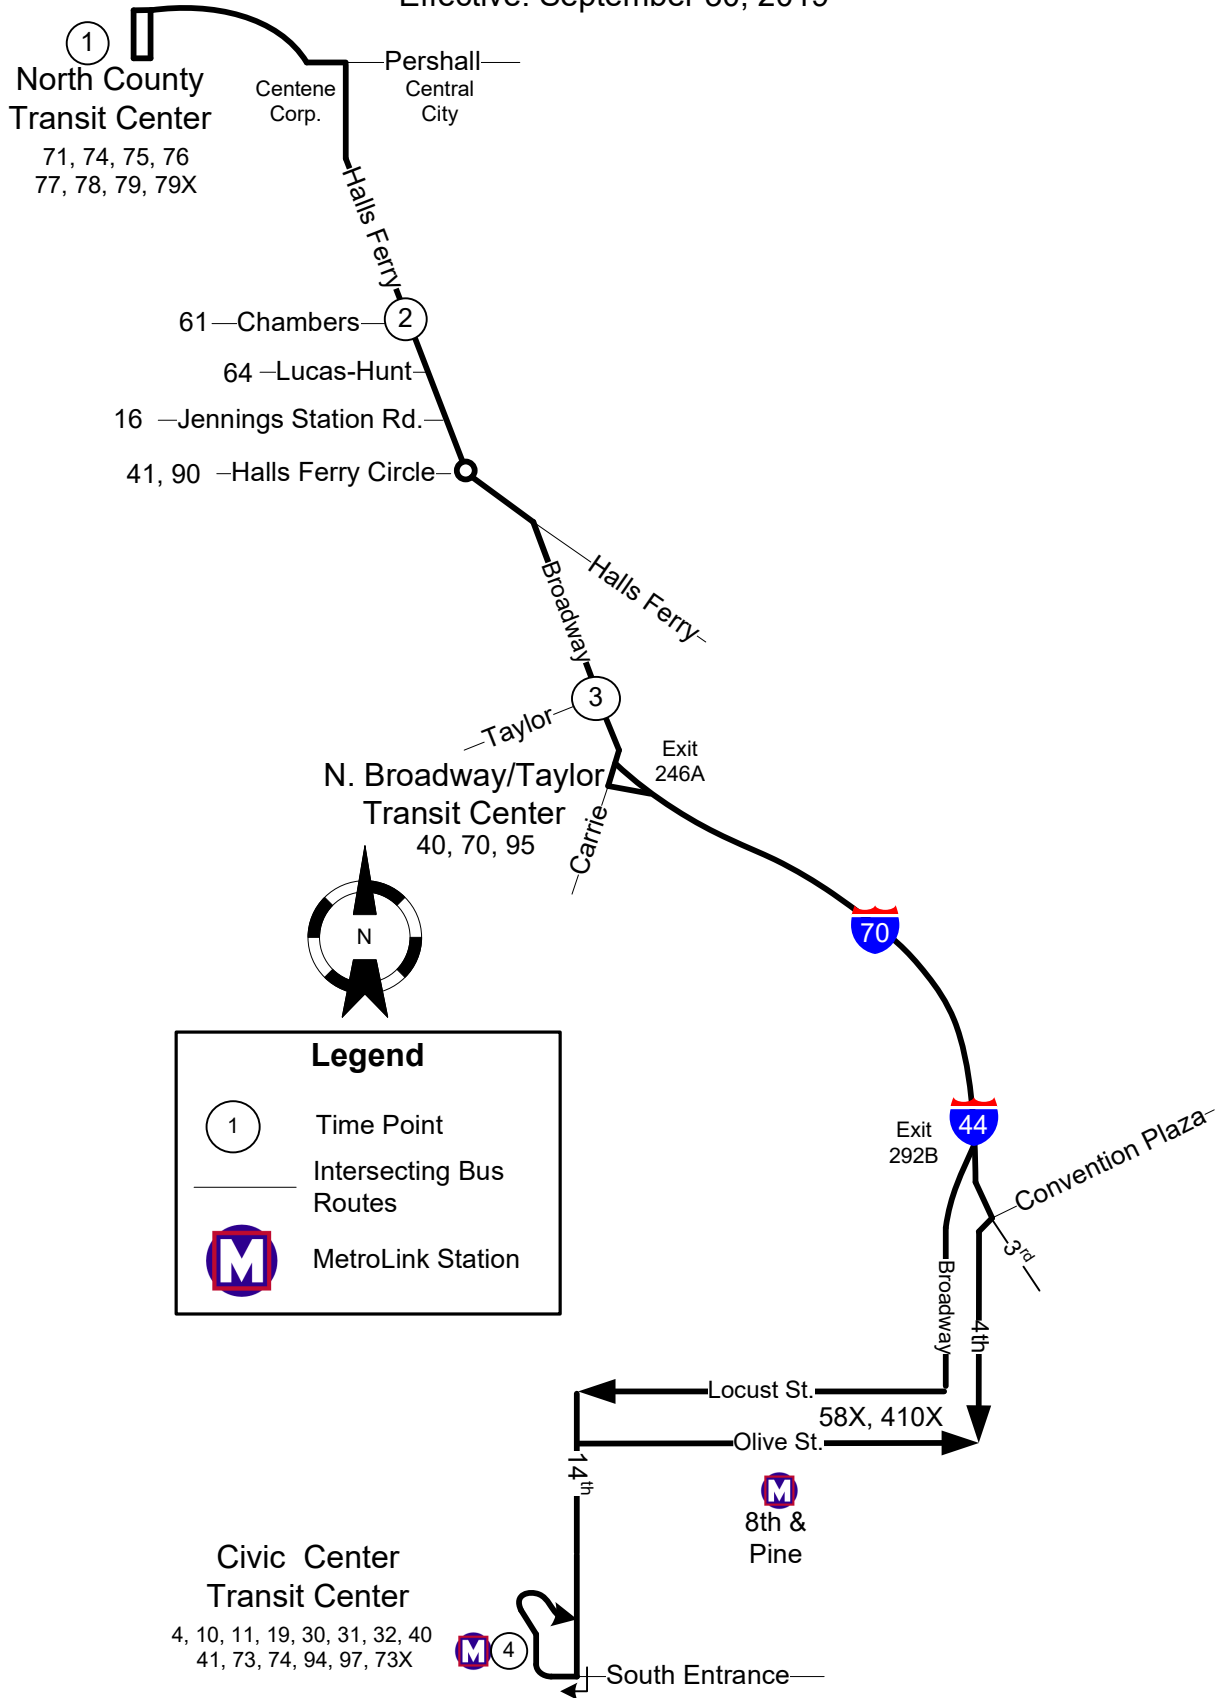

# #174X Halls Ferry

Effective: September 30, 2019

**Legend**

- Time Point
- Intersecting Bus Routes
- MetroLink Station

174X Halls Ferry Express

Monday thru Friday

SOUTHBOUND

NORTHBOUND

North County Transit Center	Halls Ferry & Chambers	Broadway- Taylor TransitCenter	Civic Center Transit Center
1	2	3	4
AM Service			
4:31	4:37	4:51	5:06
5:01	5:07	5:21	5:36
5:29	5:36	5:51	6:06
5:56	6:03	6:19	6:36
6:24	6:31	6:48	7:06
6:55	7:02	7:19	7:36
7:25	7:32	7:49	8:06
7:55	8:02	8:19	8:36
8:25	8:32	8:49	9:06
8:55	9:02	9:19	9:36
9:25	9:32	9:49	10:06
9:55	10:02	10:19	10:36
10:25	10:32	10:49	11:06
10:55	11:02	11:19	11:36
11:25	11:32	11:49	12:06
11:55	12:02	12:19	12:36
PM Service			
12:25	12:32	12:49	1:06
12:55	1:02	1:19	1:36
1:25	1:32	1:49	2:06
1:55	2:02	2:19	2:36
2:25	2:32	2:49	3:06
2:55	3:02	3:19	3:36
3:25	3:32	3:49	4:06
3:55	4:02	4:19	4:36
4:26	4:33	4:49	5:06
4:56	5:03	5:19	5:36
5:30	5:37	5:51	6:06
6:00	6:07	6:21	6:36
6:30	6:37	6:51	7:06

Civic Center Transit Center	Broadway- Taylor TransitCenter	Halls Ferry & Chambers	North County Transit Center
4	3	2	1
AM Service			
5:30	5:45	5:59	6:05
6:00	6:15	6:29	6:35
6:30	6:45	6:59	7:05
7:00	7:15	7:29	7:35
7:30	7:47	8:02	8:09
8:00	8:17	8:32	8:39
8:30	8:47	9:02	9:09
9:00	9:17	9:32	9:39
9:30	9:47	10:02	10:09
10:00	10:17	10:32	10:39
10:30	10:47	11:02	11:09
11:00	11:17	11:32	11:39
11:30	11:47	12:02	12:09
PM Service			
12:00	12:17	12:32	12:39
12:30	12:47	1:02	1:09
1:00	1:17	1:32	1:39
1:30	1:47	2:02	2:09
2:00	2:17	2:32	2:39
2:30	2:47	3:02	3:09
3:00	3:17	3:32	3:39
3:30	3:49	4:06	4:13
4:00	4:19	4:36	4:43
4:30	4:49	5:06	5:13
5:00	5:19	5:36	5:43
5:30	5:47	6:02	6:09
6:00	6:17	6:32	6:39
6:30	6:45	6:59	7:06