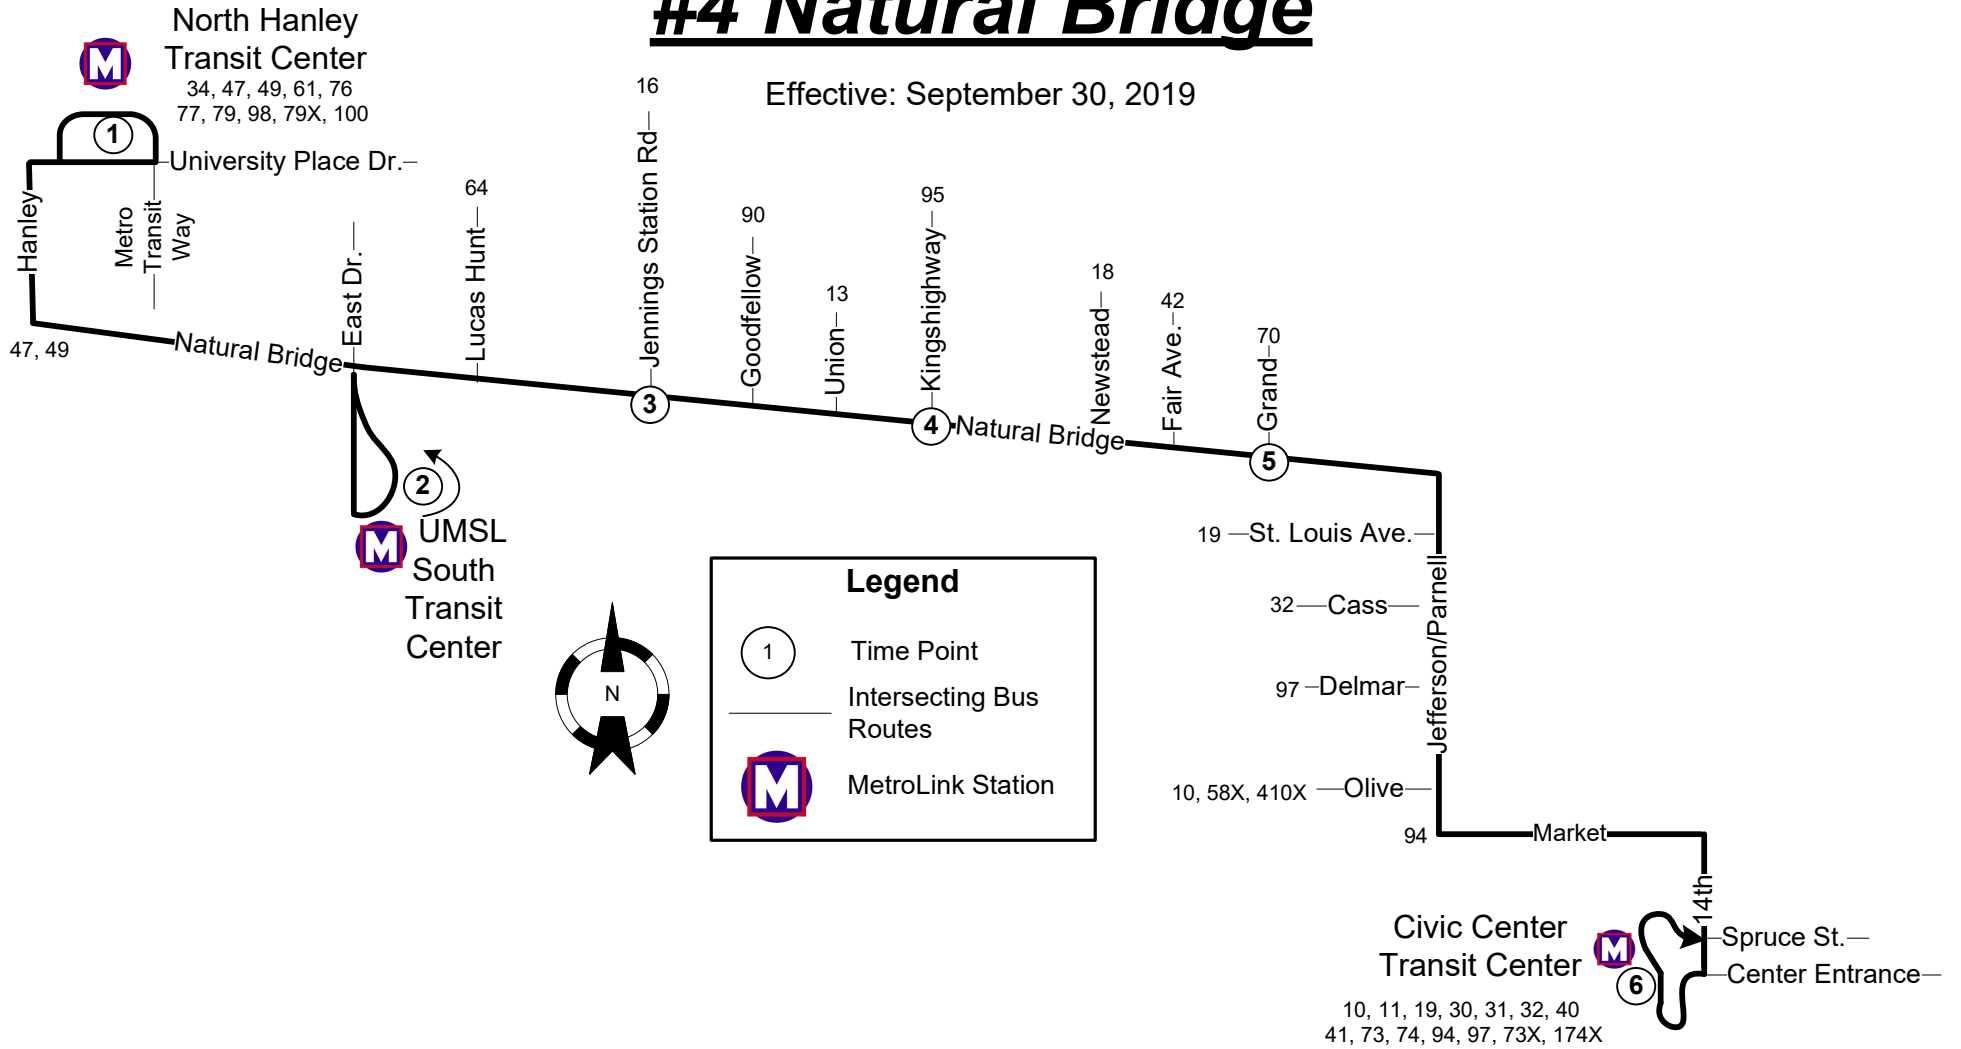

#4 Natural Bridge

Effective: September 30, 2019