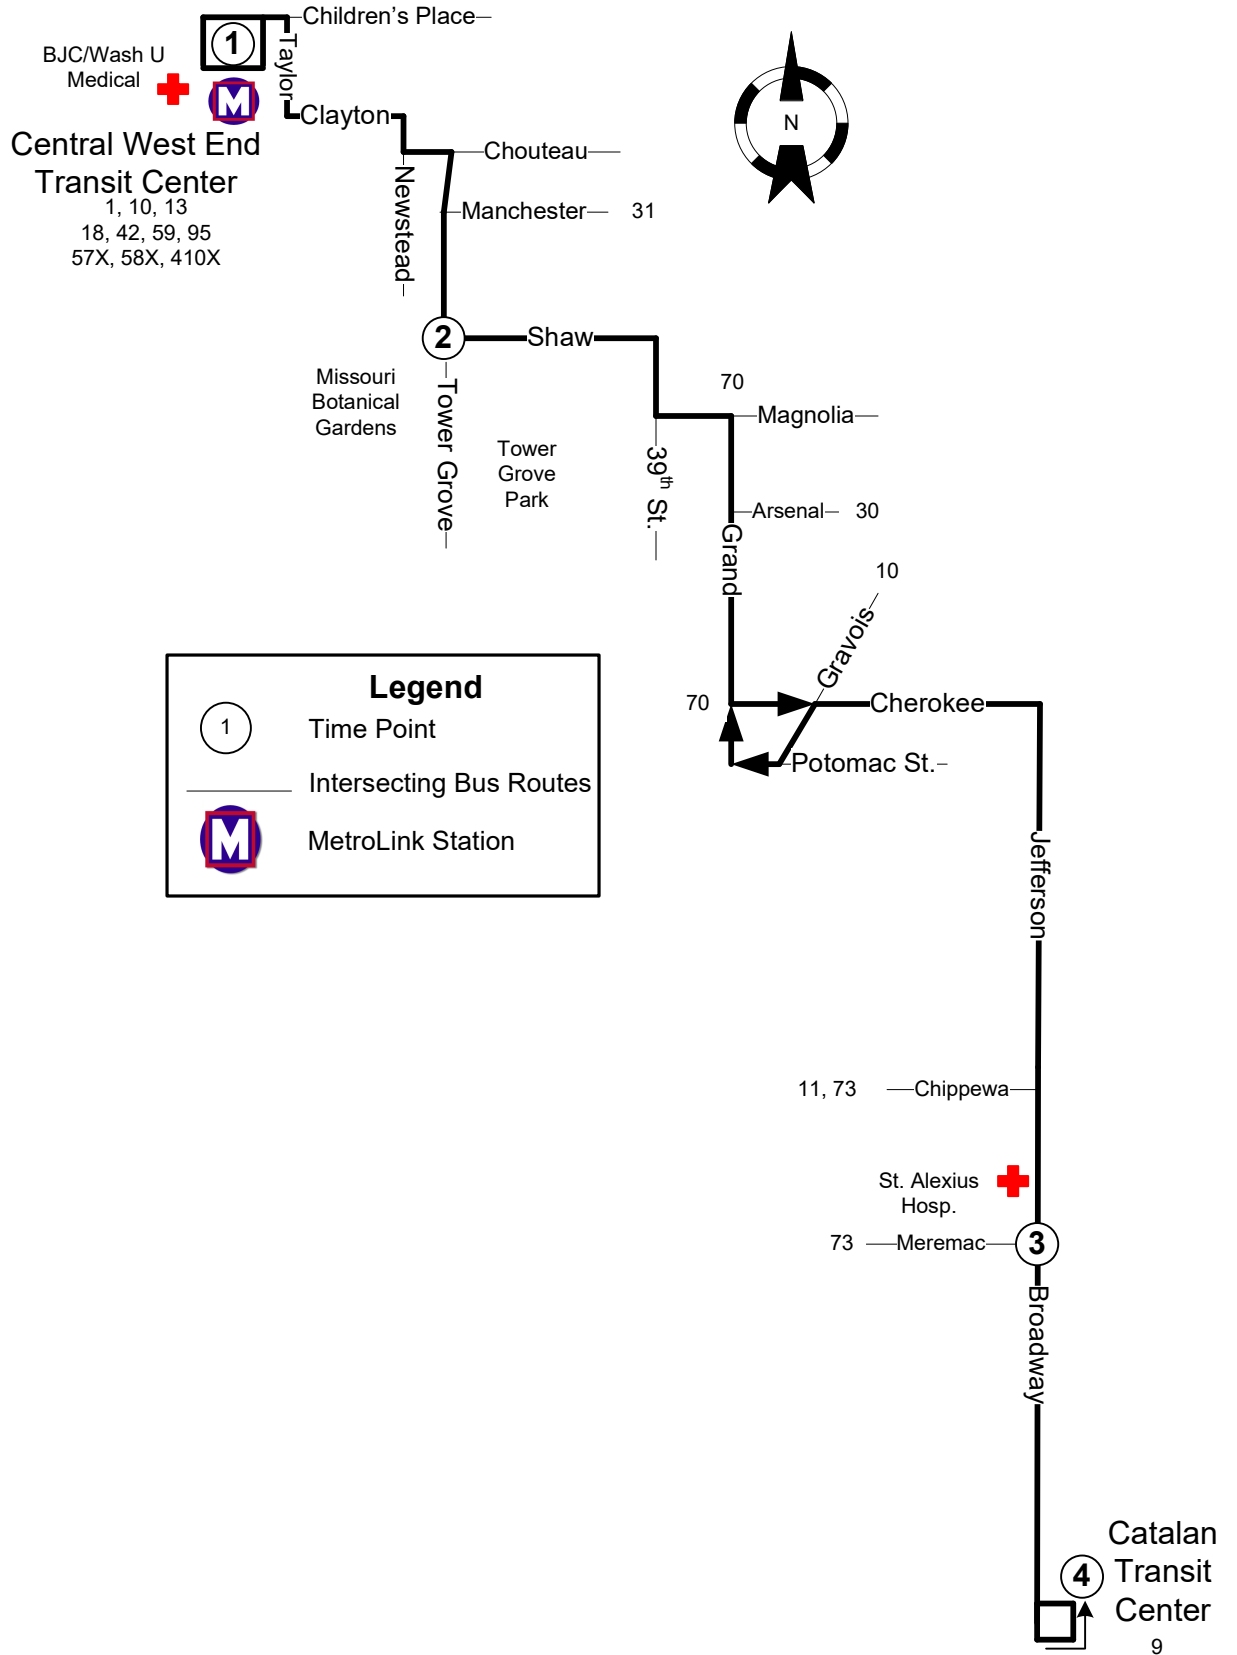

#8 Shaw Cherokee

Effective: September 30, 2019

Effective: Sep 30, 2019

8 Shaw-Cherokee

Monday thru Friday

SOUTHBOUND

Central West End Transit Center	Tower Grove & Shaw	Broadway & Meramec	Catalan Transit Center
1	2	3	4
AM Service			
4:50	5:00	5:17	5:27
5:20	5:30	5:47	5:57
5:50	6:00	6:17	6:27
6:20	6:31	6:49	7:00
6:50	7:01	7:19	7:30
7:20	7:31	7:49	8:00
7:50	8:01	8:19	8:30
8:20	8:31	8:49	9:00
8:50	9:01	9:19	9:30
9:20	9:31	9:49	10:00
9:50	10:01	10:19	10:30
10:20	10:31	10:49	11:00
10:50	11:01	11:19	11:30
11:20	11:31	11:49	12:00
11:50	12:01	12:19	12:30
PM Service			
12:20	12:31	12:49	1:00
12:50	1:01	1:19	1:30
1:20	1:31	1:49	2:00
1:50	2:01	2:19	2:30
2:20	2:31	2:49	3:00
2:50	3:01	3:19	3:30
3:20	3:31	3:49	4:00
3:50	4:01	4:19	4:30
4:20	4:31	4:49	5:00
4:50	5:01	5:19	5:30
5:20	5:31	5:49	6:00
5:50	6:01	6:19	6:30
6:20	6:30	6:47	6:57
6:50	7:00	7:17	7:27
7:50	8:00	8:17	8:27
8:50	9:00	9:17	9:27
9:50	10:00	10:17	10:27
10:50	11:00	11:17	11:27
11:50	12:00	12:17	12:27

NORTHBOUND

Catalan Transit Center	Broadway & Meramec	Tower Grove & Shaw	Central West End Transit Center
4	3	2	1
AM Service			
4:10	4:21	4:39	4:49
4:40	4:51	5:09	5:19
5:10	5:21	5:39	5:49
5:40	5:51	6:09	6:19
6:10	6:22	6:41	6:52
6:40	6:52	7:11	7:22
7:10	7:22	7:41	7:52
7:40	7:52	8:11	8:22
8:10	8:22	8:41	8:52
8:40	8:52	9:11	9:22
9:10	9:22	9:41	9:52
9:40	9:52	10:11	10:22
10:10	10:22	10:41	10:52
10:40	10:52	11:11	11:22
11:10	11:22	11:41	11:52
11:40	11:52	12:11	12:22
PM Service			
12:10	12:22	12:41	12:52
12:40	12:52	1:11	1:22
1:10	1:22	1:41	1:52
1:40	1:52	2:11	2:22
2:10	2:22	2:41	2:52
2:40	2:52	3:11	3:22
3:10	3:22	3:41	3:52
3:40	3:52	4:11	4:22
4:10	4:22	4:41	4:52
4:40	4:52	5:11	5:22
5:10	5:22	5:41	5:52
5:40	5:52	6:11	6:22
6:40	6:51	7:09	7:19
7:40	7:51	8:09	8:19
8:40	8:51	9:09	9:19
9:40	9:51	10:09	10:19
10:40	10:51	11:09	11:19
11:40	11:51	12:09	12:19