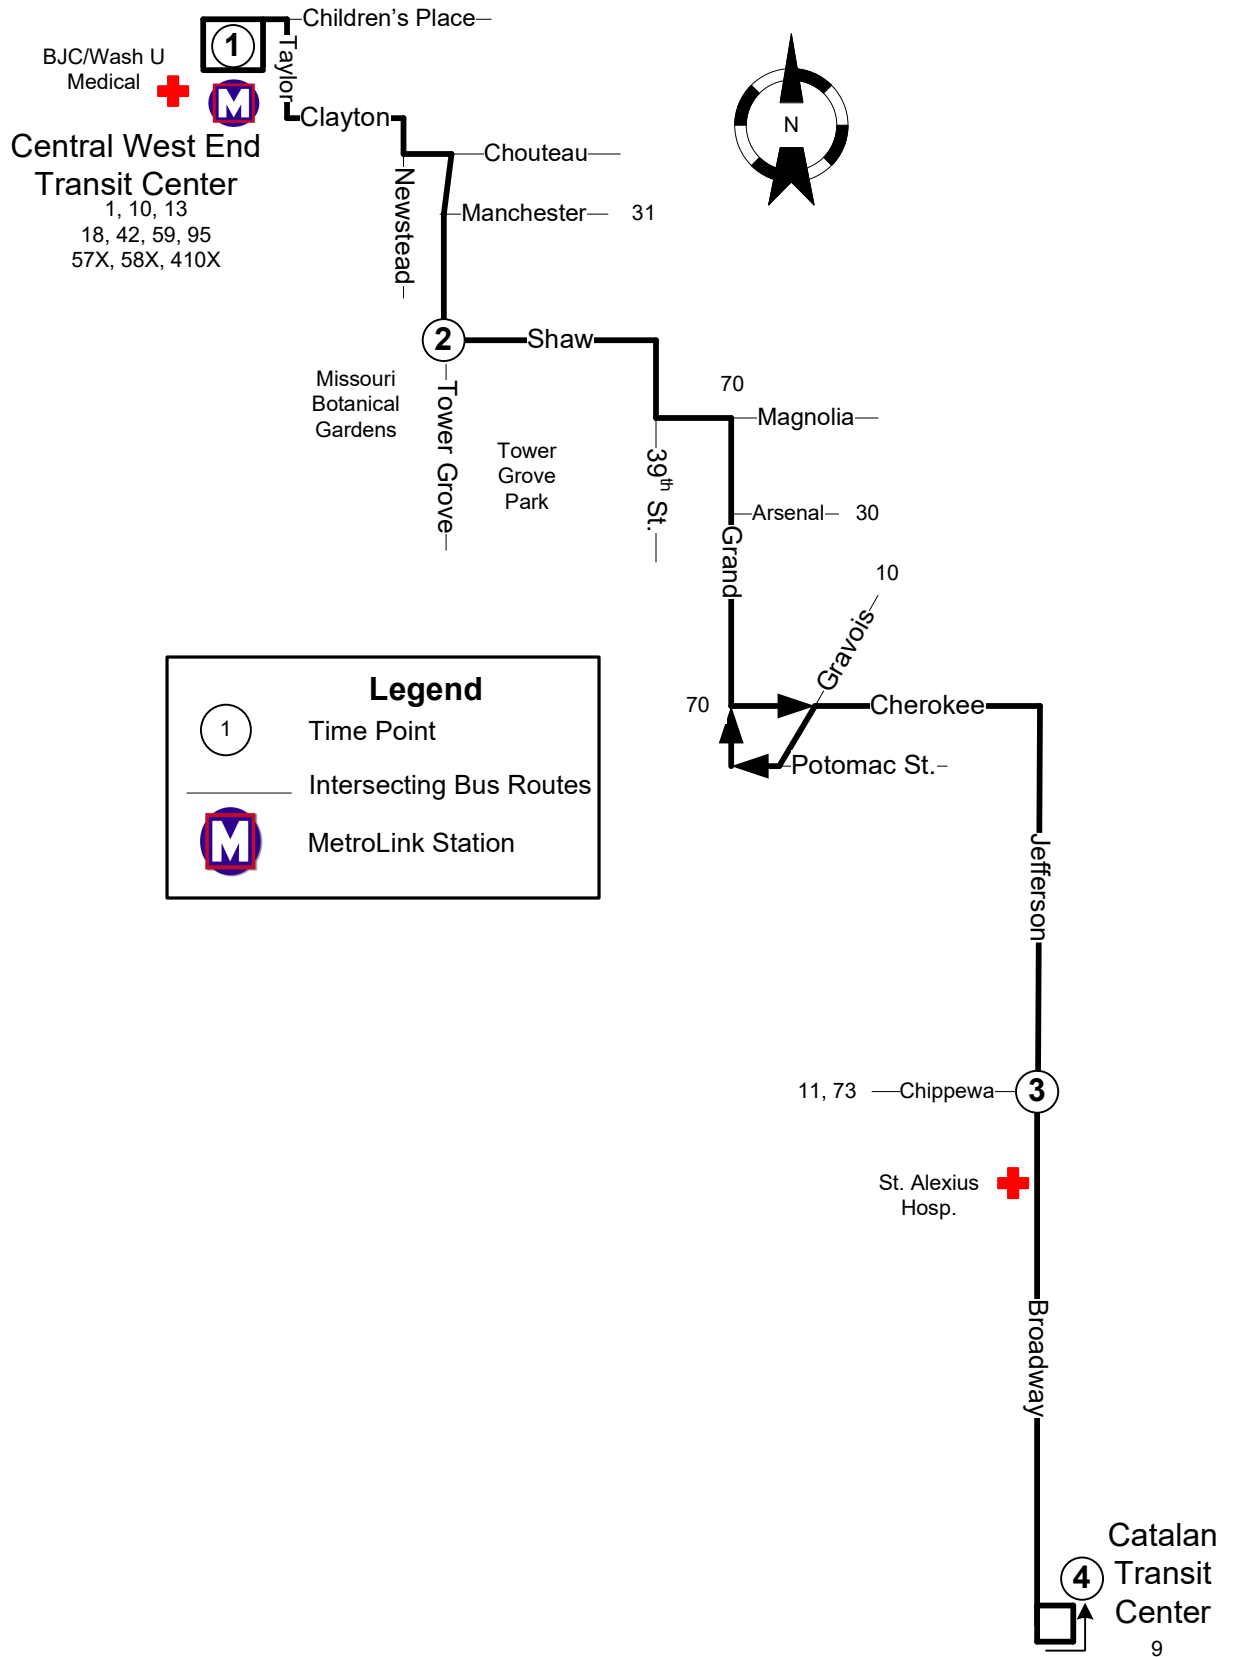

#8 Shaw Cherokee

Effective: September 30, 2019

Effective: Sep 30, 2019

8 Shaw-Cherokee

Monday thru Friday

SOUTHBOUND

Central West End Transit Center	Tower Grove & Shaw	Broadway & Meramec	Catalan Transit Center
1	2	3	4
AM Service			
4:50	5:00	5:17	5:27
5:20	5:30	5:47	5:57
5:50	6:00	6:17	6:27
6:20	6:31	6:49	7:00
6:50	7:01	7:19	7:30
7:20	7:31	7:49	8:00
7:50	8:01	8:19	8:30
8:20	8:31	8:49	9:00
8:50	9:01	9:19	9:30
9:20	9:31	9:49	10:00
9:50	10:01	10:19	10:30
10:20	10:31	10:49	11:00
10:50	11:01	11:19	11:30
11:20	11:31	11:49	12:00
11:50	12:01	12:19	12:30
PM Service			
12:20	12:31	12:49	1:00
12:50	1:01	1:19	1:30
1:20	1:31	1:49	2:00
1:50	2:01	2:19	2:30
2:20	2:31	2:49	3:00
2:50	3:01	3:19	3:30
3:20	3:31	3:49	4:00
3:50	4:01	4:19	4:30
4:20	4:31	4:49	5:00
4:50	5:01	5:19	5:30
5:20	5:31	5:49	6:00
5:50	6:01	6:19	6:30
6:20	6:30	6:47	6:57
6:50	7:00	7:17	7:27
7:50	8:00	8:17	8:27
8:50	9:00	9:17	9:27
9:50	10:00	10:17	10:27
10:50	11:00	11:17	11:27
11:50	12:00	12:17	12:27

NORTHBOUND

Catalan Transit Center	Broadway & Meramec	Tower Grove & Shaw	Central West End Transit Center
4	3	2	1
AM Service			
4:10	4:21	4:39	4:49
4:40	4:51	5:09	5:19
5:10	5:21	5:39	5:49
5:40	5:51	6:09	6:19
6:10	6:22	6:41	6:52
6:40	6:52	7:11	7:22
7:10	7:22	7:41	7:52
7:40	7:52	8:11	8:22
8:10	8:22	8:41	8:52
8:40	8:52	9:11	9:22
9:10	9:22	9:41	9:52
9:40	9:52	10:11	10:22
10:10	10:22	10:41	10:52
10:40	10:52	11:11	11:22
11:10	11:22	11:41	11:52
11:40	11:52	12:11	12:22
PM Service			
12:10	12:22	12:41	12:52
12:40	12:52	1:11	1:22
1:10	1:22	1:41	1:52
1:40	1:52	2:11	2:22
2:10	2:22	2:41	2:52
2:40	2:52	3:11	3:22
3:10	3:22	3:41	3:52
3:40	3:52	4:11	4:22
4:10	4:22	4:41	4:52
4:40	4:52	5:11	5:22
5:10	5:22	5:41	5:52
5:40	5:52	6:11	6:22
6:40	6:51	7:09	7:19
7:40	7:51	8:09	8:19
8:40	8:51	9:09	9:19
9:40	9:51	10:09	10:19
10:40	10:51	11:09	11:19
11:40	11:51	12:09	12:19