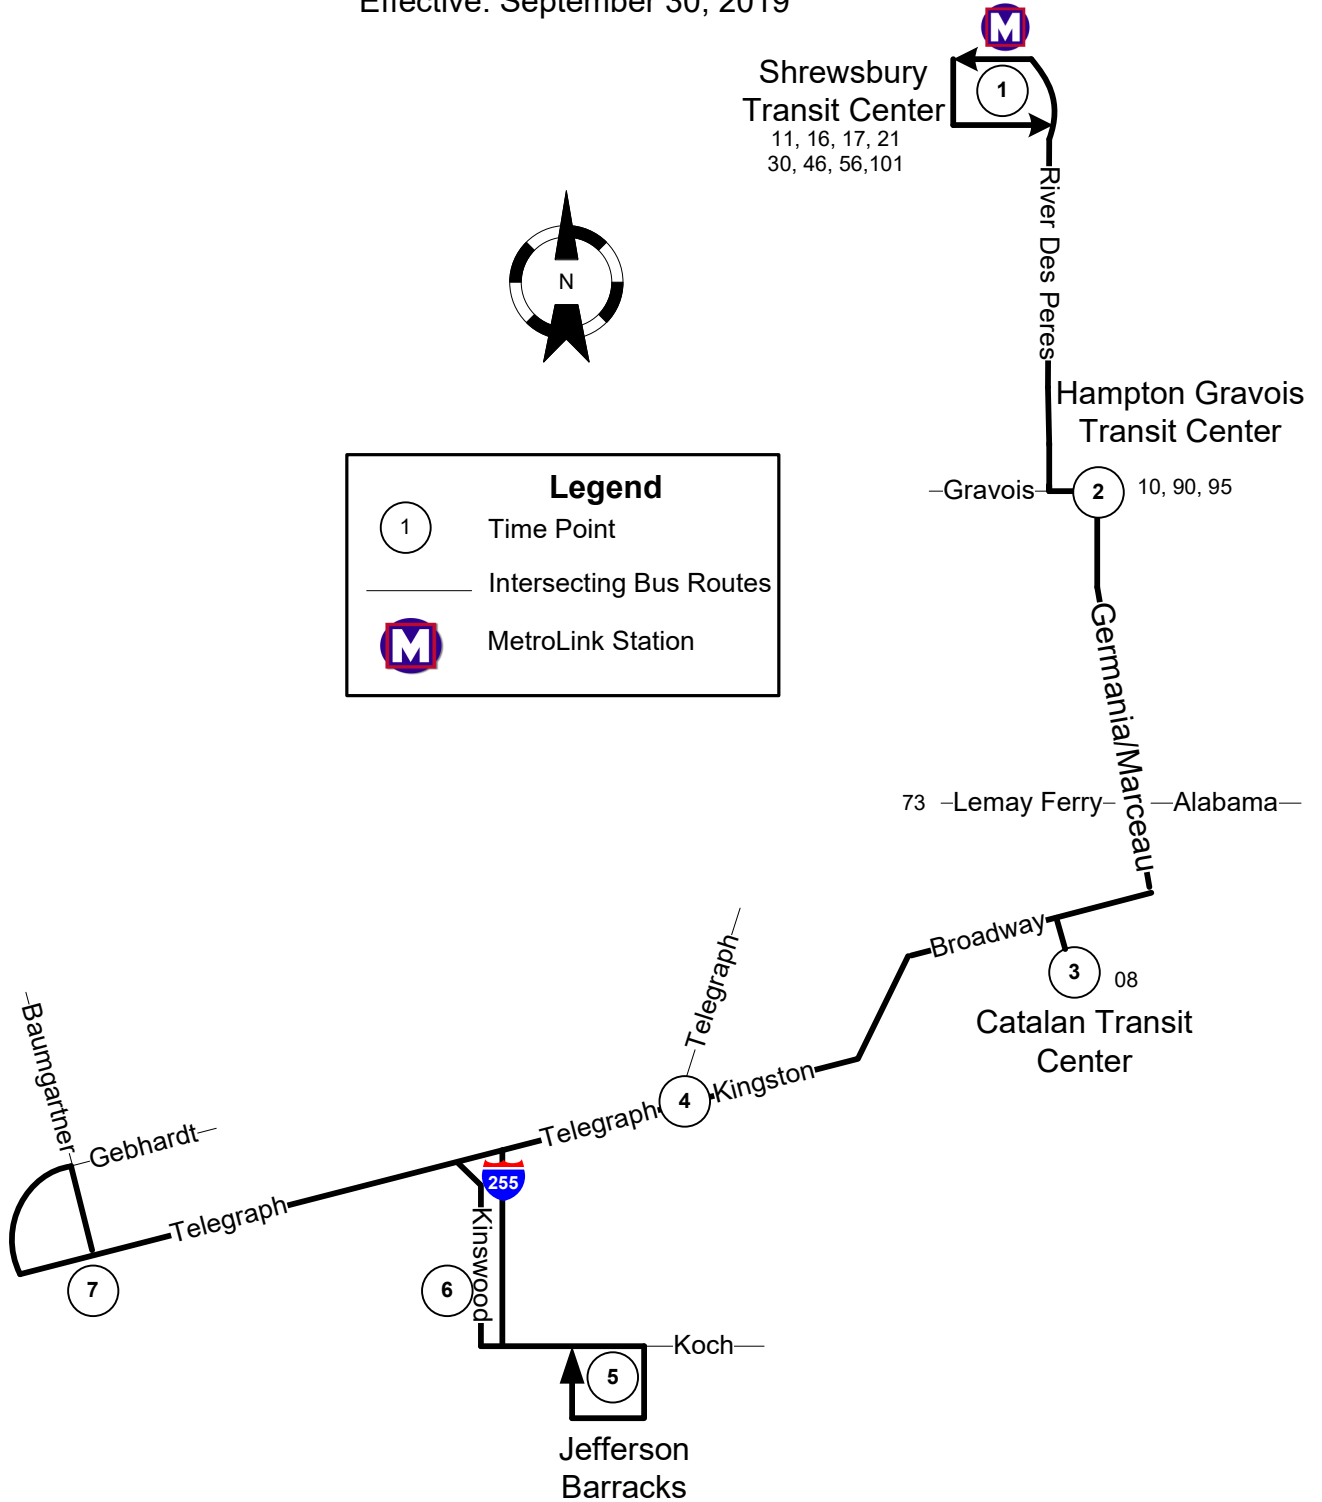

# #9 Oakville

Effective: September 30, 2019

Legend	
	Time Point
	Intersecting Bus Routes
	MetroLink Station

9 Oakville  
SOUTHBOUND

Shrewsbury I-44 Transit Center	Hampton-Gravois Transit Center	Catalan Transit Center	Telegraph & Kingston	Veterans Hospital	Kinswood & Sunrise Heights	Telegraph & Baumgartner
1	2	3	4	5	6	7
AM Service						
4:45	4:56	5:07				
5:15	5:26	5:37	5:44	5:54	5:57	6:06
5:45	5:56	6:07				
6:15	6:26	6:37	6:44	6:54	6:57	7:06
6:45	6:56	7:07				
7:15	7:26	7:37	7:44	7:54	7:57	8:06
7:45	7:56	8:07				
8:15	8:26	8:37	8:44	8:54	8:57	9:06
8:45	8:56	9:07				
9:15	9:26	9:37	9:44	9:54	9:57	10:06
9:45	9:56	10:07				
10:15	10:26	10:37	10:44	10:54	10:57	11:06
10:45	10:56	11:07				
11:15	11:26	11:37	11:44	11:54	11:57	12:06
11:45	11:56	12:07				
PM Service						
12:15	12:26	12:37	12:44	12:54	12:57	1:06
12:45	12:56	1:07				
1:15	1:26	1:37	1:44	1:54	1:57	2:06
1:45	1:56	2:07				
2:15	2:26	2:37	2:44	2:54	2:57	3:06
2:45	2:56	3:07				
3:15	3:26	3:37	3:44	3:54	3:57	4:06
3:45	3:56	4:07				
4:15	4:26	4:37	4:44	4:54	4:57	5:06
4:45	4:56	5:07				
5:15	5:26	5:37	5:44	5:54	5:57	6:06
5:45	5:56	6:07				
6:15	6:26	6:37	6:44	6:54	6:57	7:06
6:45	6:56	7:07				
7:15	7:26	7:37	7:44	7:54	7:57	8:06
7:45	7:56	8:07				
8:15	8:26	8:37	8:44	8:54	8:57	9:06
8:45	8:56	9:07				
9:15	9:26	9:37	9:44	9:54	9:57	10:06
9:45	9:56	10:07				
10:15	10:26	10:37	10:44	10:54	10:57	11:06
10:45	10:56	11:07				
11:15	11:26	11:37				