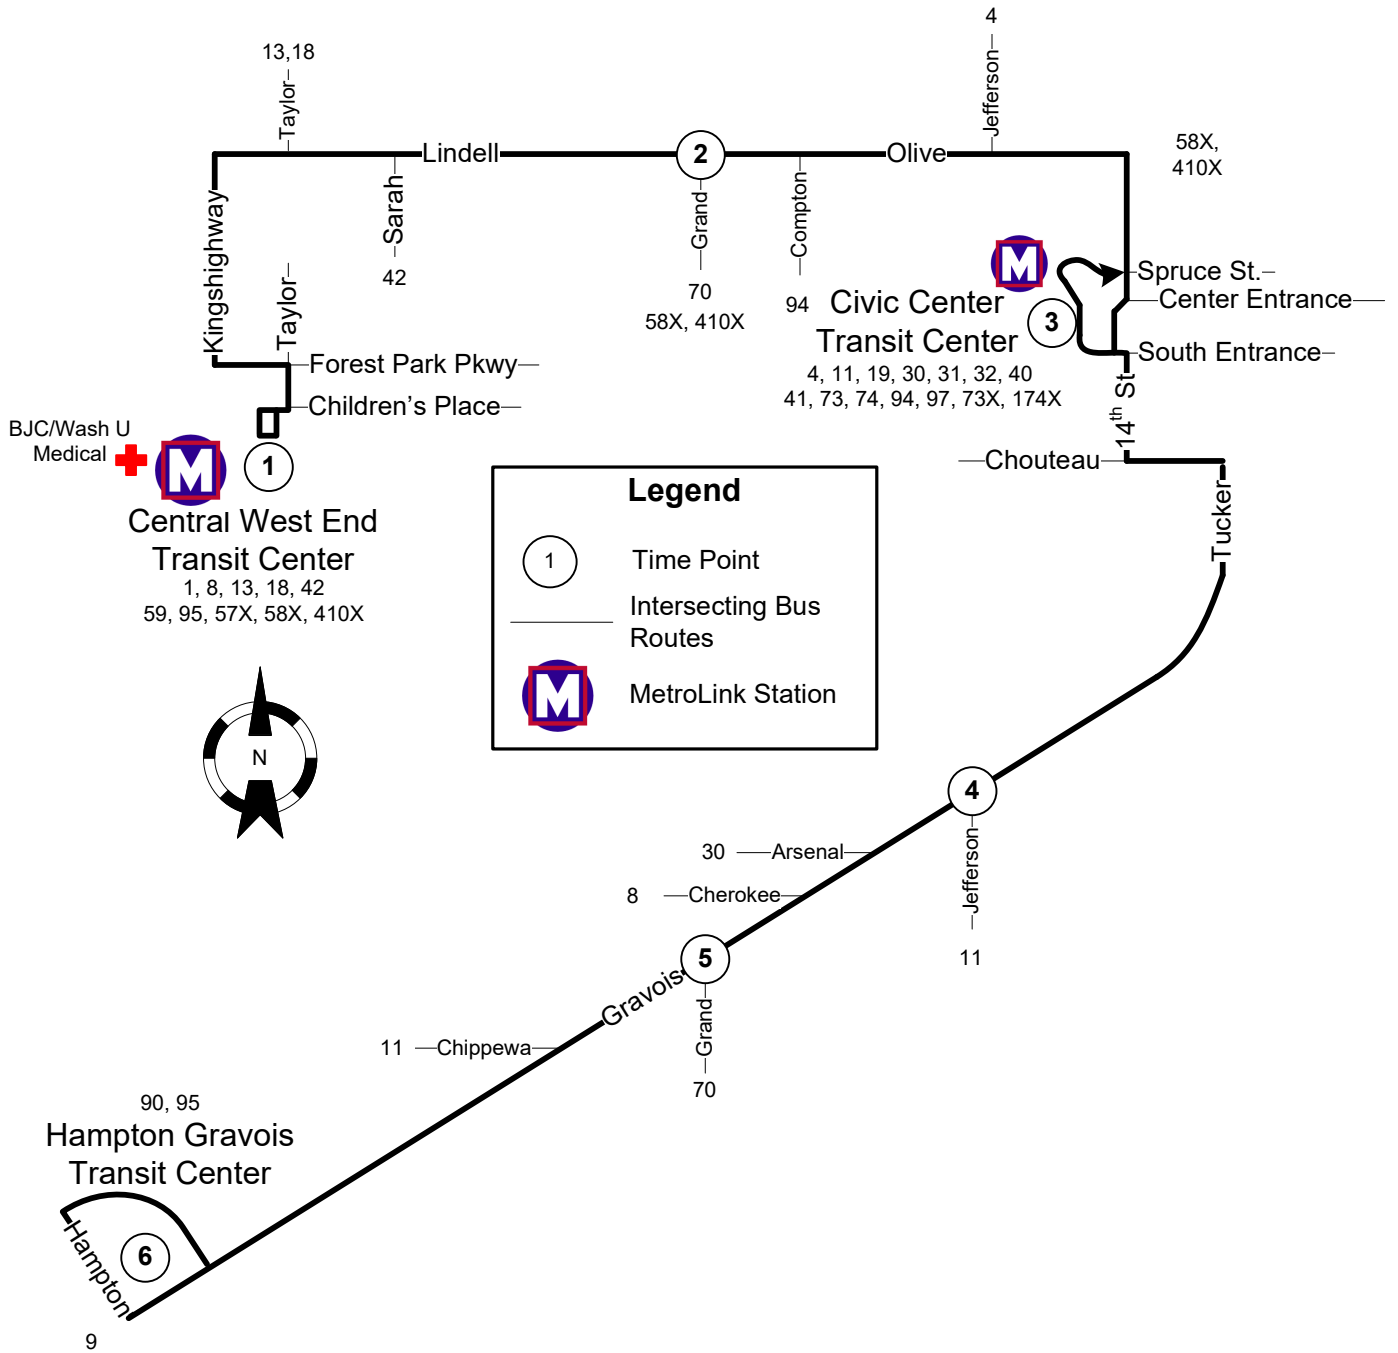

#10 Gravois-Lindell

Effective: September 30, 2019