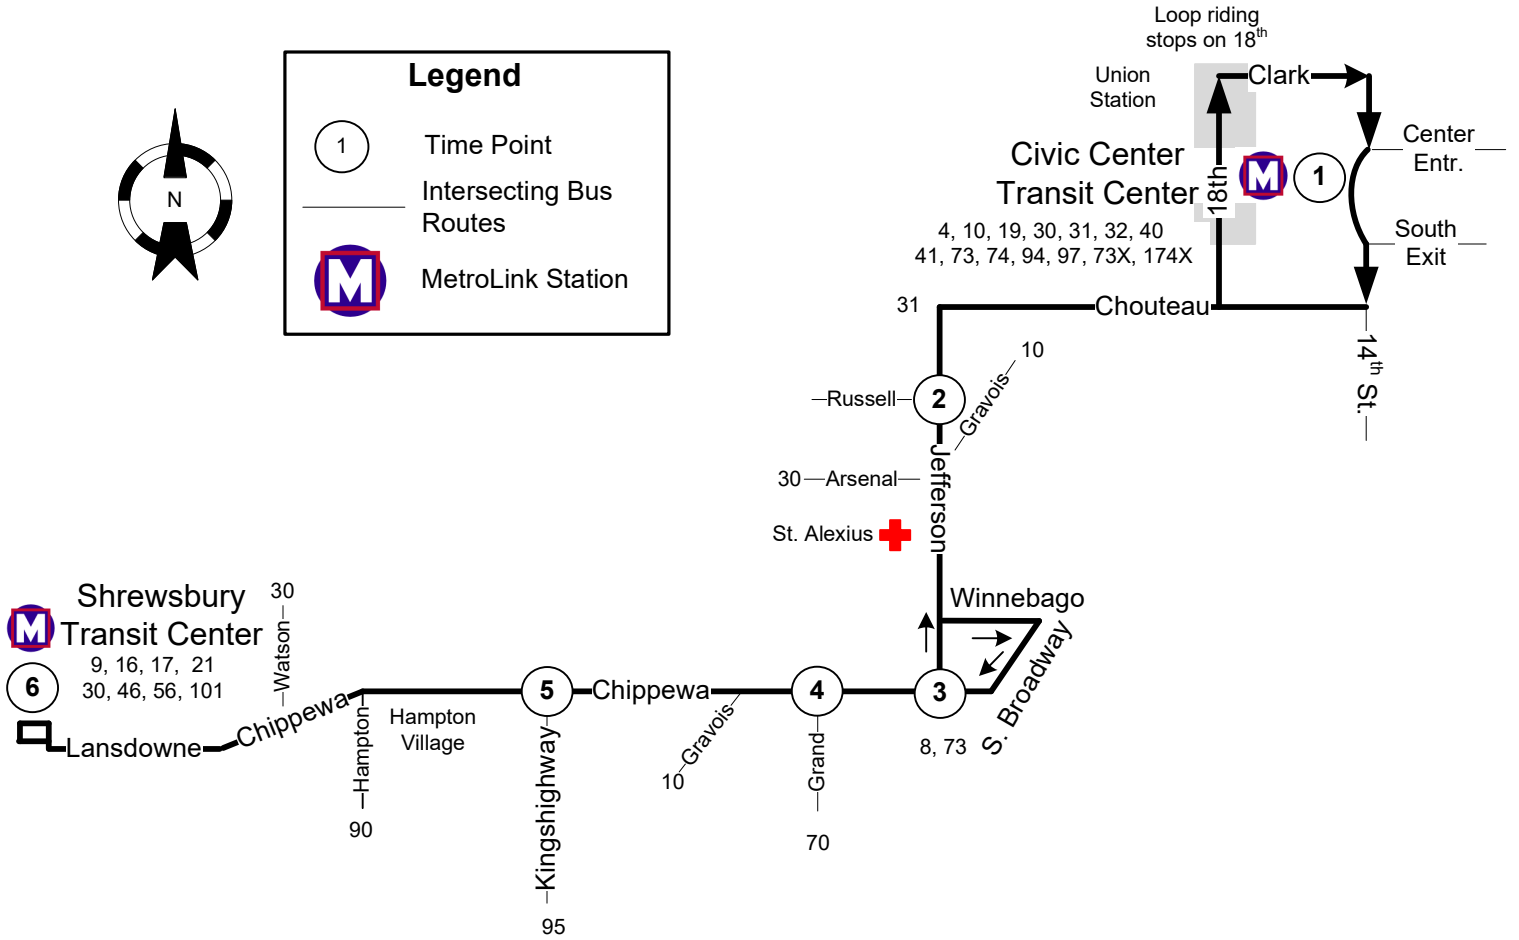

#11 Chippewa

Effective: September 30, 2019

Legend

- Time Point
- Intersecting Bus Routes
- MetroLink Station