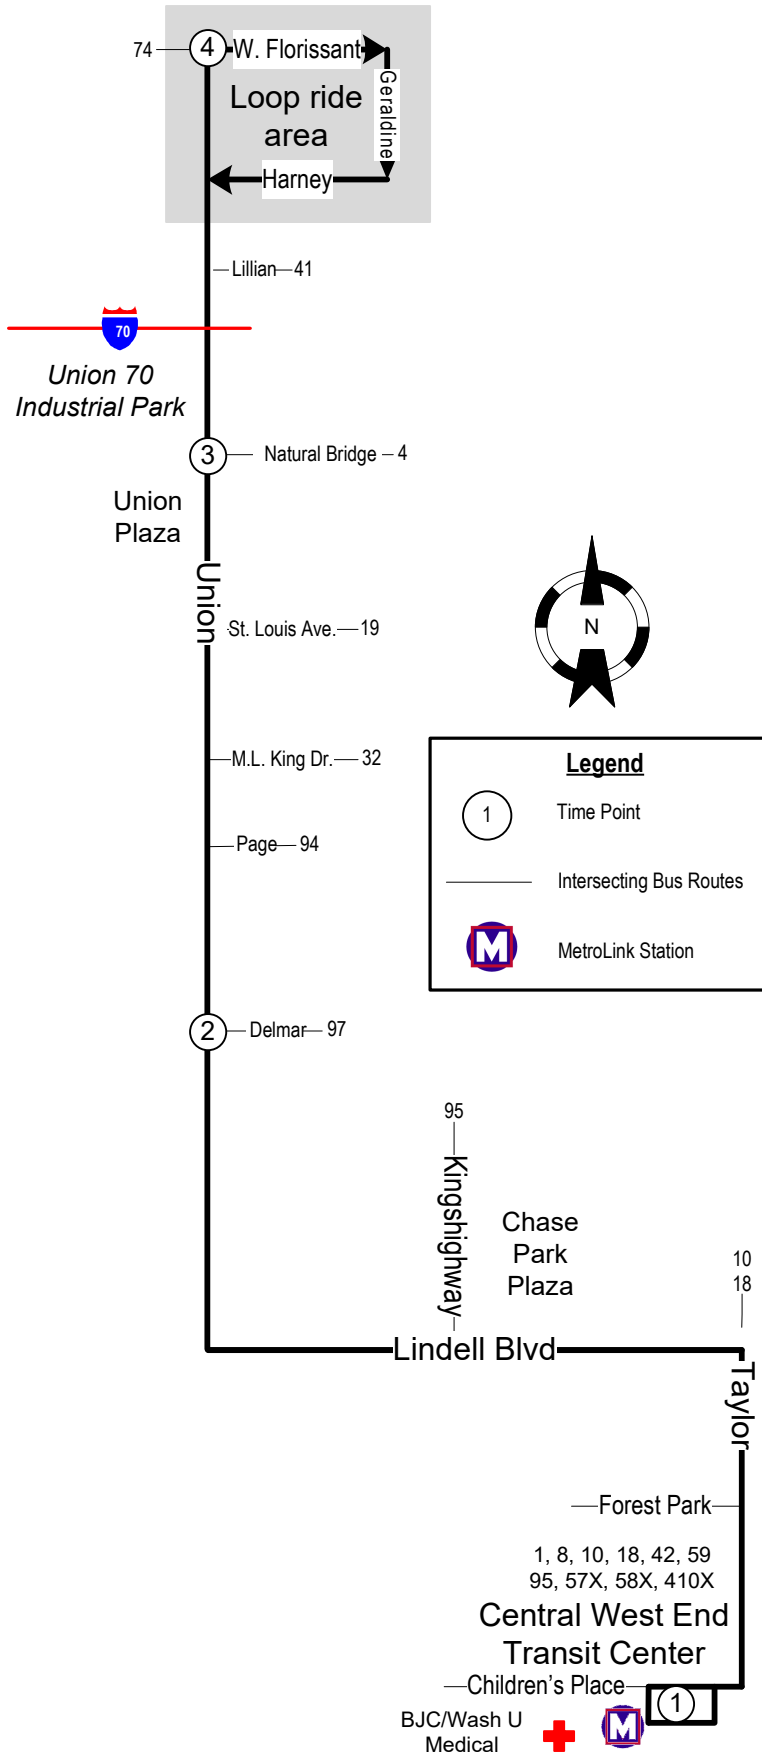

#13 Union

Effective: September 30, 2019

Effective: Sep 30, 2019

13 Union

Monday thru Friday

SOUTHBOUND

Union & West Florissant	Union & Natural Bridge	Union & Delmar	Central West End Transit Center
4	3	2	1
AM Service			
4:37	4:43	4:51	5:00
5:07	5:14	5:23	5:33
5:37	5:44	5:53	6:03
6:07	6:14	6:23	6:33
6:37	6:44	6:53	7:03
7:07	7:14	7:23	7:33
7:37	7:44	7:53	8:03
8:07	8:14	8:23	8:33
8:37	8:44	8:53	9:03
9:07	9:14	9:23	9:33
9:37	9:44	9:53	10:03
10:07	10:14	10:23	10:33
10:37	10:44	10:53	11:03
11:07	11:14	11:23	11:33
11:37	11:44	11:53	12:03
PM Service			
12:07	12:14	12:23	12:33
12:37	12:44	12:53	1:03
1:07	1:14	1:23	1:33
1:37	1:44	1:53	2:03
2:07	2:14	2:23	2:33
2:37	2:44	2:53	3:03
3:07	3:14	3:23	3:33
3:37	3:44	3:53	4:03
4:07	4:14	4:23	4:33
4:37	4:44	4:53	5:03
5:07	5:14	5:23	5:33
5:37	5:44	5:53	6:03
6:07	6:14	6:23	6:33
7:07	7:13	7:21	7:30
8:07	8:13	8:21	8:30
9:07	9:13	9:21	9:30
10:07	10:13	10:21	10:30
11:07	11:13	11:21	11:30
12:07	12:13	12:21	12:30

NORTHBOUND

Central West End Transit Center	Union & Delmar	Union & Natural Bridge	Union & West Florissant
1	2	3	4
AM Service			
5:11	5:21	5:30	5:37
5:41	5:51	6:00	6:07
6:11	6:21	6:30	6:37
6:41	6:51	7:00	7:07
7:11	7:21	7:30	7:37
7:41	7:51	8:00	8:07
8:11	8:21	8:30	8:37
8:41	8:51	9:00	9:07
9:11	9:21	9:30	9:37
9:41	9:51	10:00	10:07
10:11	10:21	10:30	10:37
10:40	10:51	11:00	11:07
11:10	11:21	11:30	11:37
11:40	11:51	12:00	12:07
PM Service			
12:10	12:21	12:30	12:37
12:40	12:51	1:00	1:07
1:10	1:21	1:30	1:37
1:40	1:51	2:00	2:07
2:10	2:21	2:30	2:37
2:40	2:51	3:00	3:07
3:10	3:21	3:30	3:37
3:40	3:51	4:00	4:07
4:10	4:21	4:30	4:37
4:40	4:51	5:00	5:07
5:12	5:22	5:31	5:37
5:42	5:52	6:01	6:07
6:12	6:22	6:31	6:37
6:42	6:52	7:01	7:07
7:42	7:52	8:01	8:07
8:42	8:52	9:01	9:07
9:42	9:52	10:01	10:07
10:42	10:52	11:01	11:07
11:43	11:53	12:01	12:07
12:40	12:50	12:58	1:04