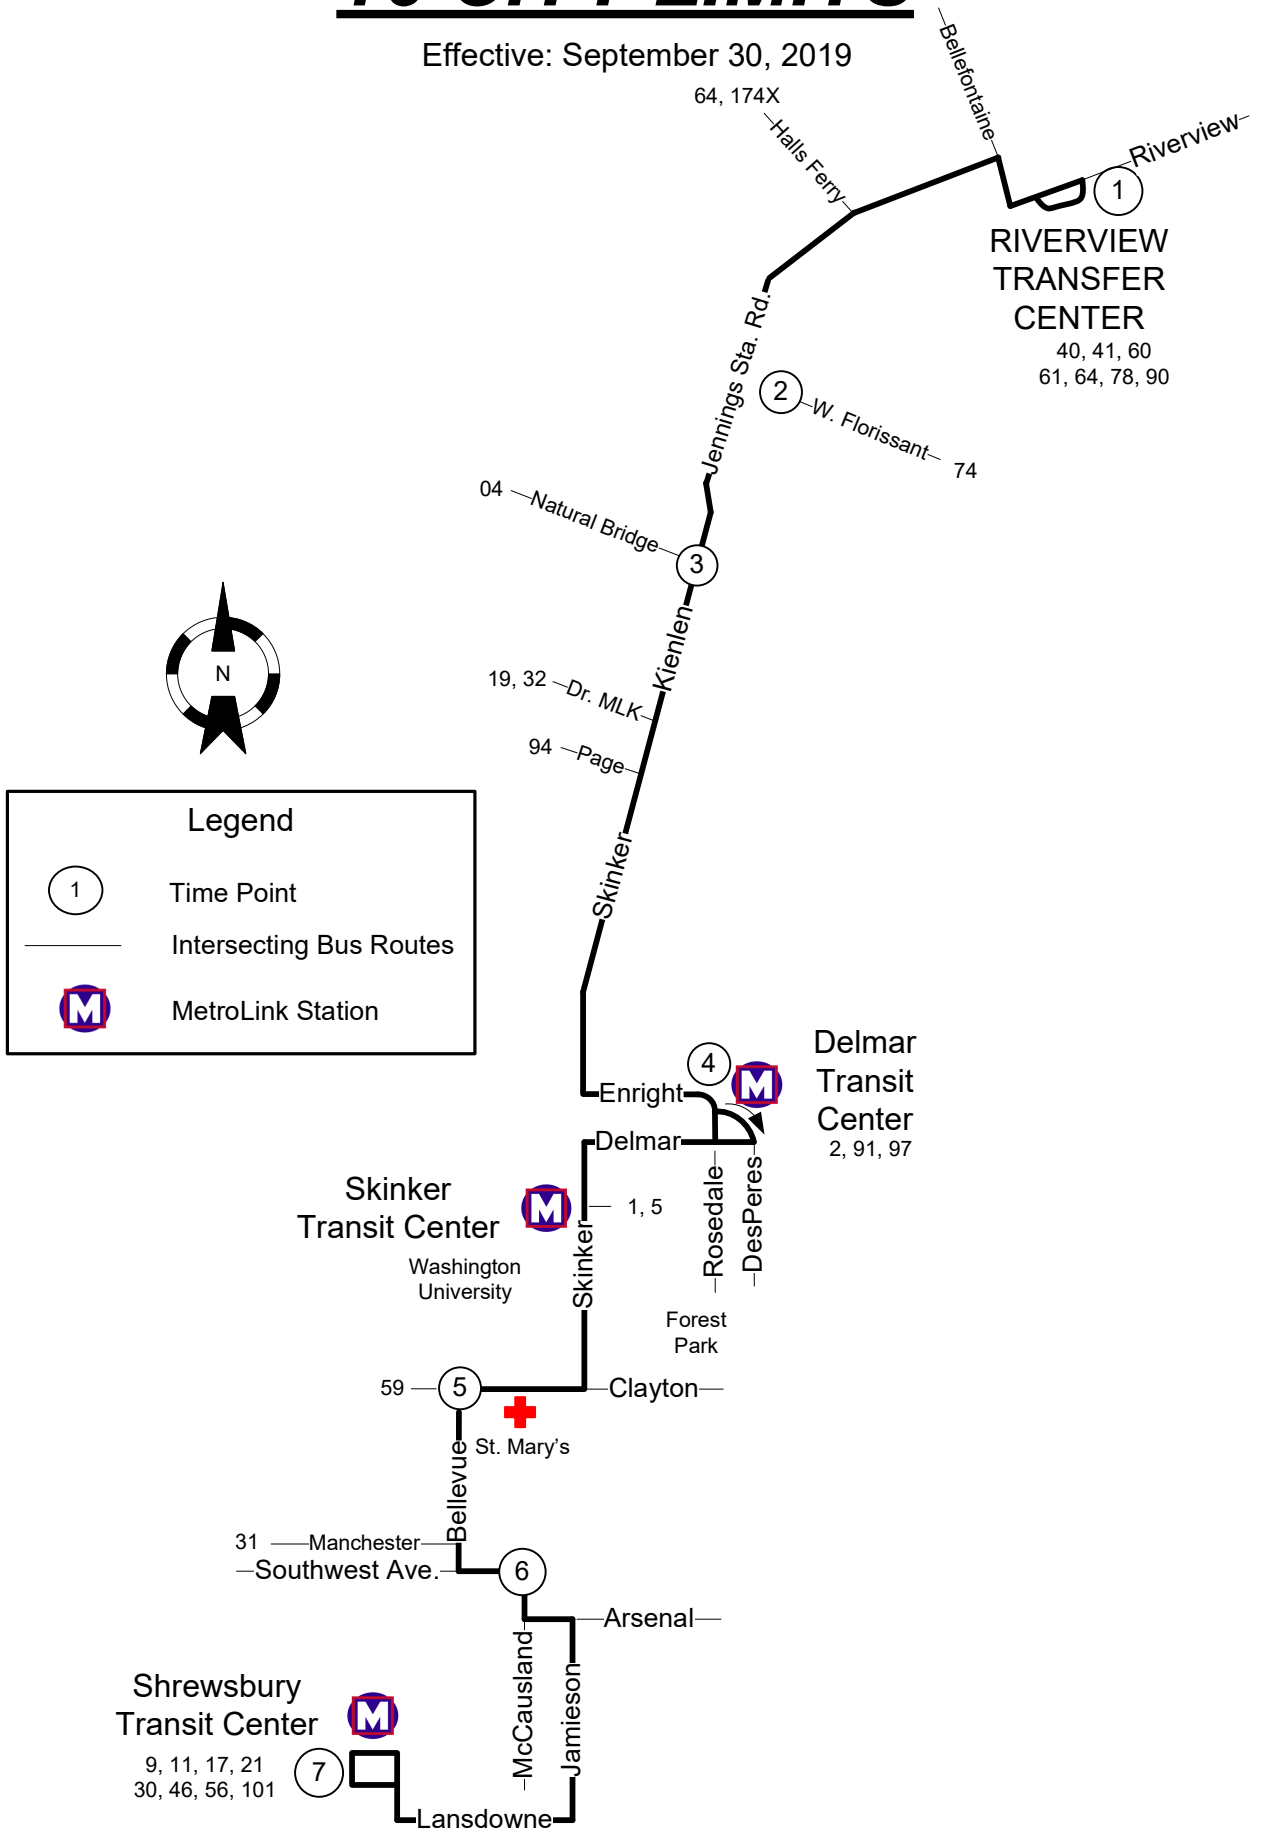

16 CITY LIMITS

Effective: September 30, 2019