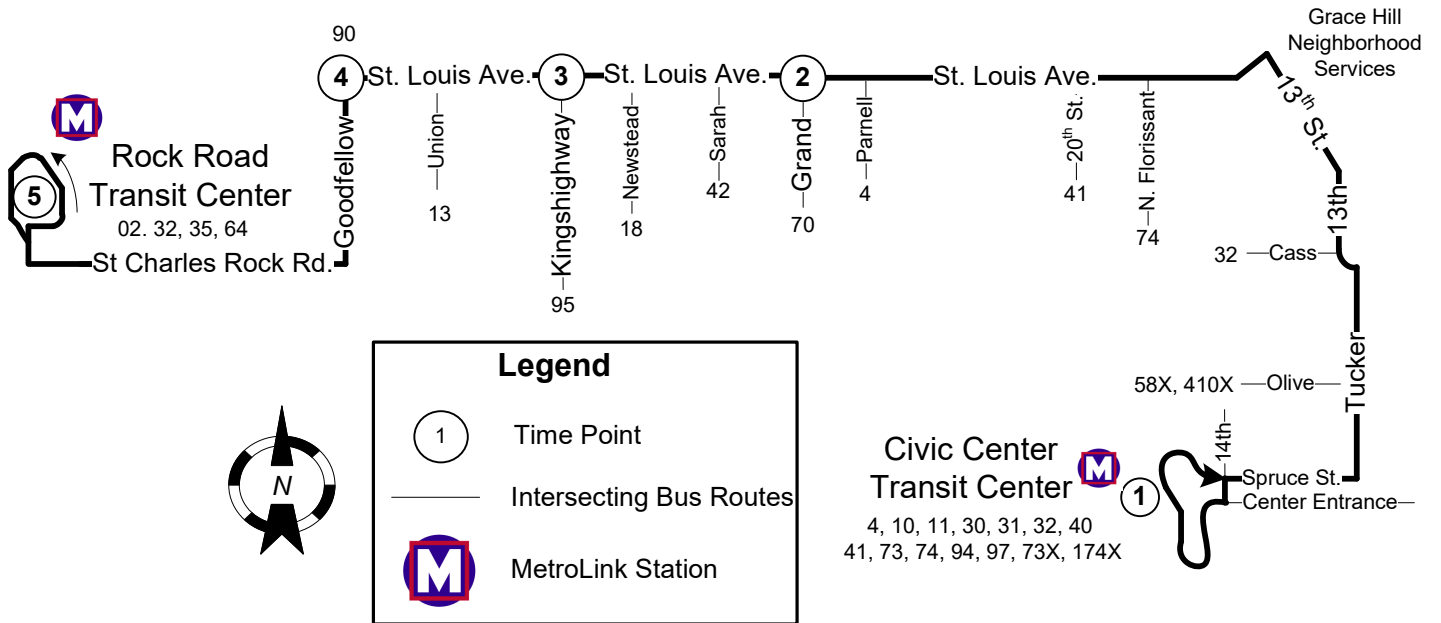

#19 St. Louis Ave.

Effective: September 30, 2019