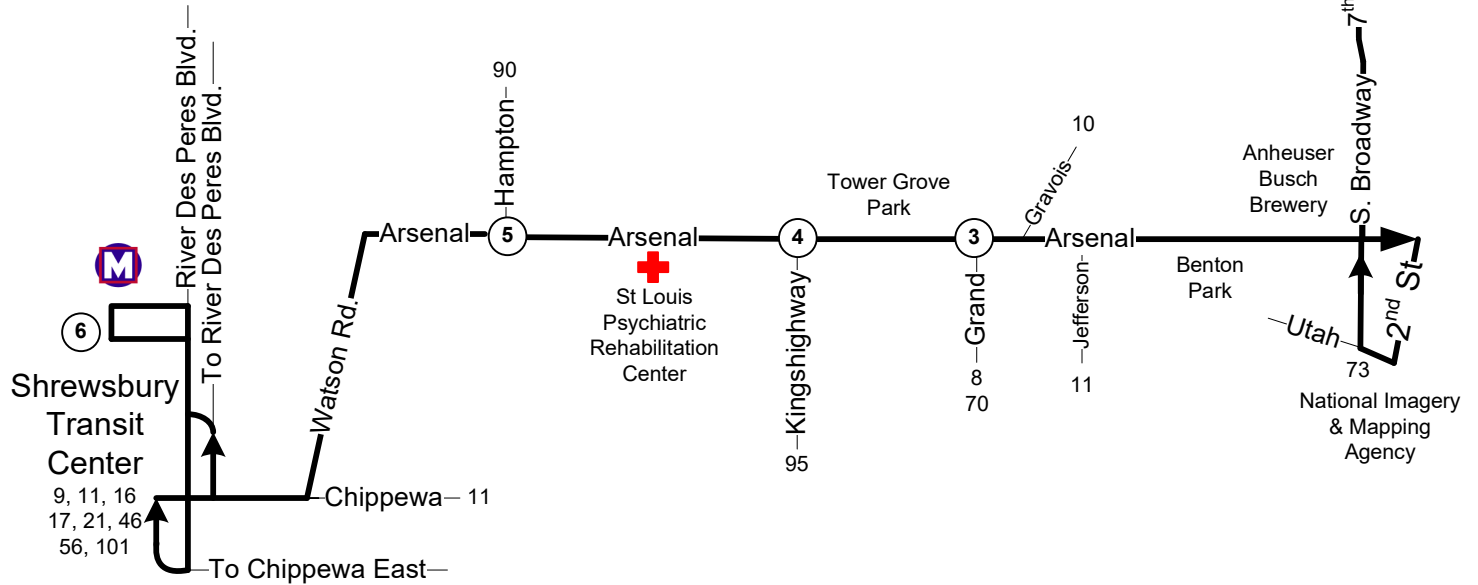

#30 Arsenal

Effective: September 30, 2019

Civic Center
Transit Center

4, 10, 11, 19, 31, 32, 40
41, 73, 74, 94, 97, 73X, 174X