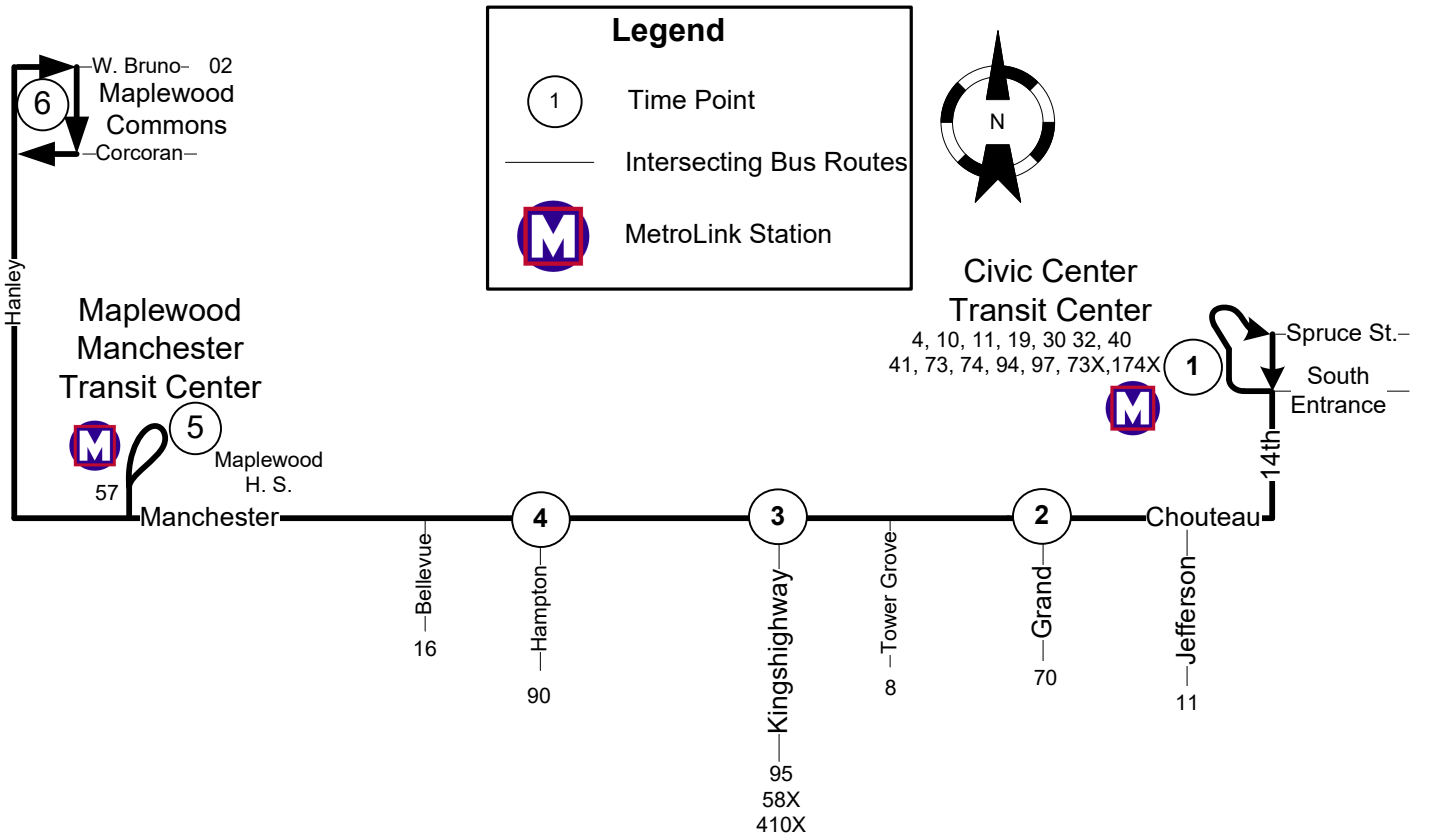

#31 Chouteau

Effective: September 30, 2019