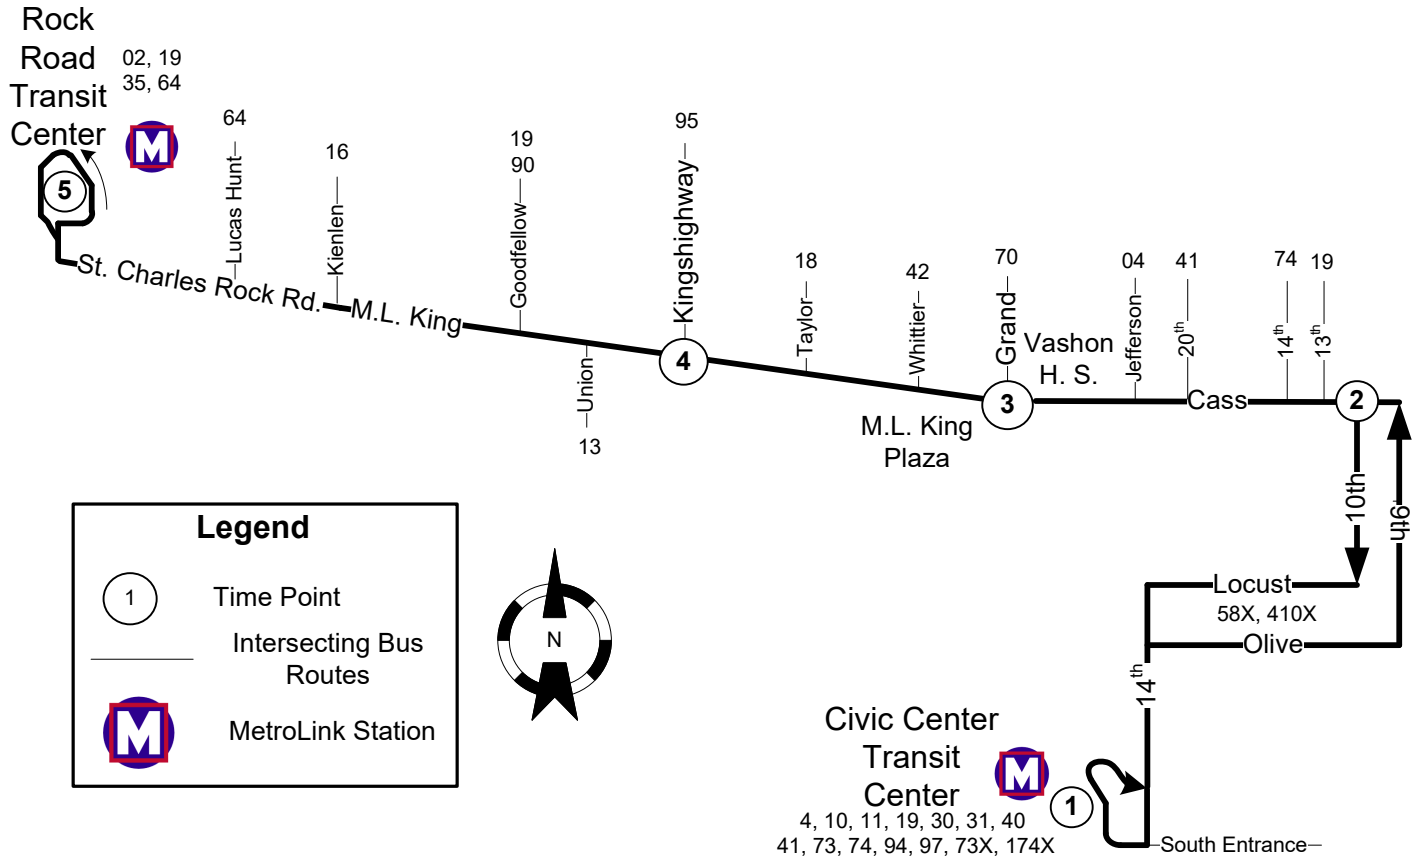

# #32 Dr. M. L. King

Effective: September 30, 2019

**Legend**

- Time Point
- Intersecting Bus Routes
- MetroLink Station

Effective: Sep 30, 2019

Monday thru Friday

32 Dr ML King

WESTBOUND

EASTBOUND

Rock Road Transit Center	Dr ML King & Kingshighway	Cass & Grand	10th & Cass	Civic Center Transit Center
5	4	3	2	1
AM Service				
4:29	4:41	4:51	5:01	5:10
4:59	5:11	5:21	5:31	5:40
5:29	5:41	5:51	6:01	6:10
5:59	6:11	6:21	6:31	6:40
6:29	6:41	6:51	7:01	7:10
6:59	7:11	7:21	7:31	7:40
7:29	7:41	7:51	8:01	8:10
7:59	8:11	8:21	8:31	8:40
8:29	8:41	8:51	9:01	9:10
8:59	9:11	9:21	9:31	9:40
9:29	9:41	9:51	10:01	10:10
9:59	10:11	10:21	10:31	10:40
10:29	10:41	10:51	11:01	11:10
10:59	11:11	11:21	11:31	11:40
11:28	11:41	11:51	12:01	12:10
11:58	12:11	12:21	12:31	12:40
PM Service				
12:28	12:41	12:51	1:01	1:10
12:58	1:11	1:21	1:31	1:40
1:28	1:41	1:51	2:01	2:10
1:58	2:11	2:21	2:31	2:40
2:28	2:41	2:51	3:01	3:10
2:58	3:11	3:21	3:31	3:40
3:28	3:41	3:51	4:01	4:10
3:58	4:11	4:21	4:31	4:40
4:28	4:41	4:51	5:01	5:10
4:58	5:11	5:21	5:31	5:40
5:28	5:41	5:51	6:01	6:10
5:59	6:11	6:21	6:31	6:40
6:31	6:42	6:51	7:01	7:10
7:01	7:12	7:21	7:31	7:40
7:31	7:42	7:51	8:01	8:10
8:01	8:12	8:21	8:31	8:40
8:31	8:42	8:51	9:01	9:10
9:01	9:12	9:21	9:31	9:40
9:31	9:42	9:51	10:01	10:10
10:01	10:12	10:21	10:31	10:40
10:31	10:42	10:51	11:01	11:10
11:31	11:42	11:51	12:01	12:10