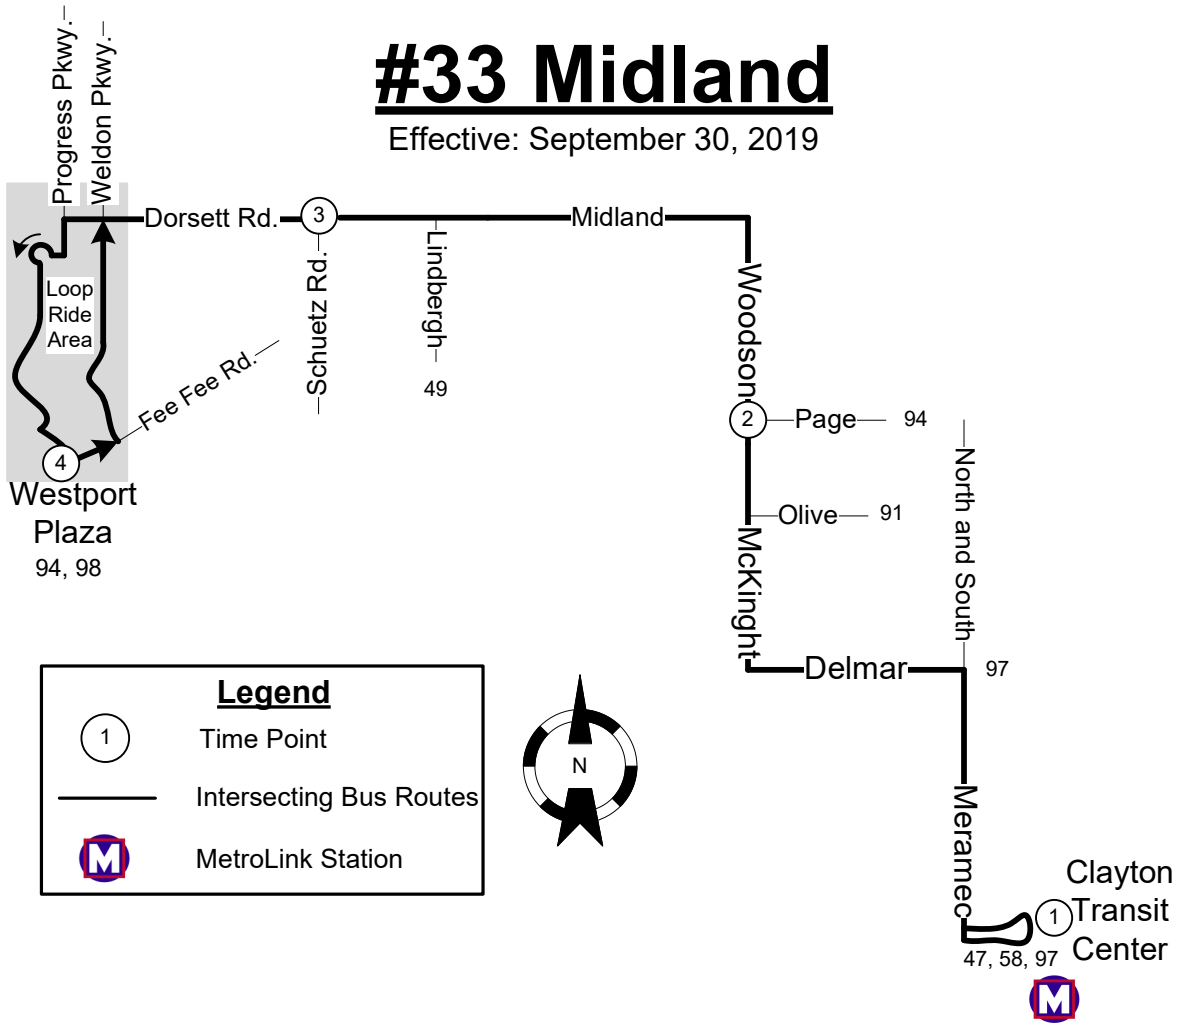

#33 Midland

Effective: September 30, 2019

Legend	
	Time Point
	Intersecting Bus Routes
	MetroLink Station

33 Midland
EASTBOUND

Monday thru Friday

Fee Fee & Westport Plaza	Schuetz & Dorsett	Page & Woodson	Clayton Transit Center
4	3	2	1
AM Service			
4:35	4:41	4:55	5:10
5:35	5:41	5:55	6:10
6:05	6:11	6:25	6:40
6:35	6:41	6:55	7:10
7:05	7:11	7:25	7:40
7:35	7:41	7:55	8:10
8:35	8:41	8:55	9:10
9:35	9:41	9:55	10:10
10:35	10:41	10:55	11:10
11:35	11:41	11:55	12:10
PM Service			
12:35	12:41	12:55	1:10
1:35	1:41	1:55	2:10
2:35	2:41	2:55	3:10
3:05	3:11	3:25	3:40
3:35	3:41	3:55	4:10
4:05	4:11	4:25	4:40
4:35	4:41	4:55	5:10
5:05	5:11	5:25	5:40
5:35	5:41	5:55	6:10
6:05	6:11	6:25	6:40
6:35	6:41	6:55	7:10
7:35	7:41	7:55	8:10
8:35	8:41	8:55	9:10
9:35	9:41	9:55	10:10
10:35	10:41	10:55	11:10
11:35	11:41	11:55	12:10

33 Midland
EASTBOUND

Saturday & Sunday

Fee Fee & Westport Plaza	Schuetz & Dorsett	Page & Woodson	Clayton Transit Center
4	3	2	1
AM Service			
4:35	4:41	4:55	5:10
5:35	5:41	5:55	6:10
6:35	6:41	6:55	7:10
7:35	7:41	7:55	8:10
8:35	8:41	8:55	9:10
9:35	9:41	9:55	10:10
10:35	10:41	10:55	11:10
11:35	11:41	11:55	12:10
PM Service			
12:35	12:41	12:55	1:10
1:35	1:41	1:55	2:10
2:35	2:41	2:55	3:10
3:35	3:41	3:55	4:10
4:35	4:41	4:55	5:10
5:35	5:41	5:55	6:10
6:35	6:41	6:55	7:10
7:35	7:41	7:55	8:10
8:35	8:41	8:55	9:10
9:35	9:41	9:55	10:10
10:35	10:41	10:55	11:10
11:35	11:41	11:55	12:10

WESTBOUND

Clayton Transit Center	Page & Woodson	Schuetz & Dorsett	Fee Fee & Westport Plaza
1	2	3	4
AM Service			
5:00	5:15	5:29	5:35
6:00	6:15	6:29	6:35
7:00	7:15	7:29	7:35
8:00	8:15	8:29	8:35
9:00	9:15	9:29	9:35
10:00	10:15	10:29	10:35
11:00	11:15	11:29	11:35
PM Service			
12:00	12:15	12:29	12:35
1:00	1:15	1:29	1:35
2:00	2:15	2:29	2:35
3:00	3:15	3:29	3:35
4:00	4:15	4:29	4:35
5:00	5:15	5:29	5:35
6:00	6:15	6:29	6:35
7:00	7:15	7:29	7:35
8:00	8:15	8:29	8:35
9:00	9:15	9:29	9:35
10:00	10:15	10:29	10:35
11:00	11:15	11:29	11:35
12:00	12:15	12:29	12:35