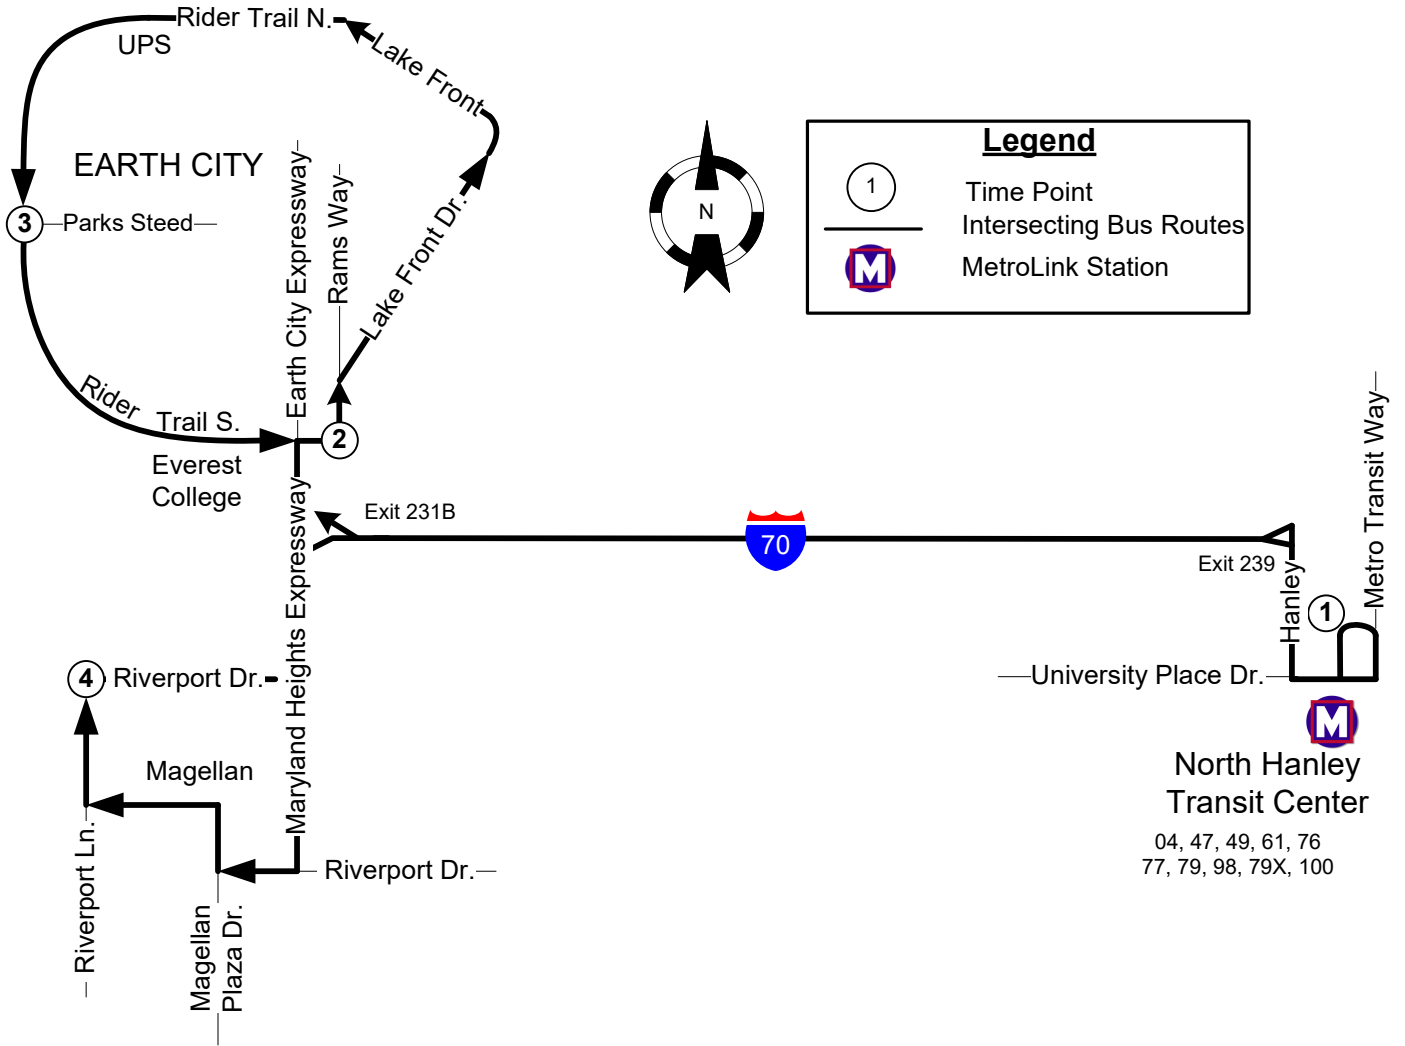

#34 EARTH CITY

Effective: September 30, 2019

34 Earth City

Monday thru Friday

Saturday & Sunday

COUNTERCLOCKWISBOUND

COUNTERCLOCKWISBOUND

North Hanley Transit Center	Rider Trail South & Rams Way	Rider Trail N & Parks Steed	Riverport	North Hanley Transit Center
1	2	3	4	1
AM Service				
5:20	5:33	5:40	5:49	6:04
5:50	6:03	6:10	6:19	6:34
6:20	6:33	6:40	6:49	7:04
6:50	7:03	7:10	7:19	7:34
7:20	7:33	7:40	7:49	8:04
7:50	8:03	8:10	8:19	8:34
8:50	9:03	9:10	9:19	9:34
9:50	10:03	10:10	10:19	10:34
10:50	11:03	11:10	11:19	11:34
11:50	12:03	12:10	12:19	12:34
PM Service				
12:50	1:03	1:10	1:19	1:34
1:50	2:03	2:10	2:19	2:34
2:50	3:03	3:10	3:19	3:34
3:20	3:33	3:40	3:49	4:04
3:50	4:03	4:10	4:19	4:34
4:20	4:33	4:40	4:49	5:04
4:50	5:03	5:10	5:19	5:34
5:50	6:03	6:10	6:19	6:34
6:50	7:03	7:10	7:19	7:34
7:50	8:03	8:10	8:19	8:34
8:50	9:03	9:10	9:19	9:34
9:50	10:03	10:10	10:19	10:34
10:50	11:03	11:10	11:19	11:34

North Hanley Transit Center	Rider Trail South & Rams Way	Rider Trail N & Parks Steed	Riverport	North Hanley Transit Center
1	2	3	4	1
AM Service				
5:38	5:51	5:58	6:07	6:22
6:38	6:51	6:58	7:07	7:22
7:38	7:51	7:58	8:07	8:22
8:38	8:51	8:58	9:07	9:22
9:38	9:51	9:58	10:07	10:22
10:38	10:51	10:58	11:07	11:22
11:38	11:51	11:58	12:07	12:22
PM Service				
12:38	12:51	12:58	1:07	1:22
3:38	3:51	3:58	4:07	4:22
4:38	4:51	4:58	5:07	5:22
5:38	5:51	5:58	6:07	6:22
6:38	6:51	6:58	7:07	7:22
7:38	7:51	7:58	8:07	8:22
8:38	8:51	8:58	9:07	9:22
9:38	9:51	9:58	10:07	10:22
10:38	10:51	10:58	11:07	11:22