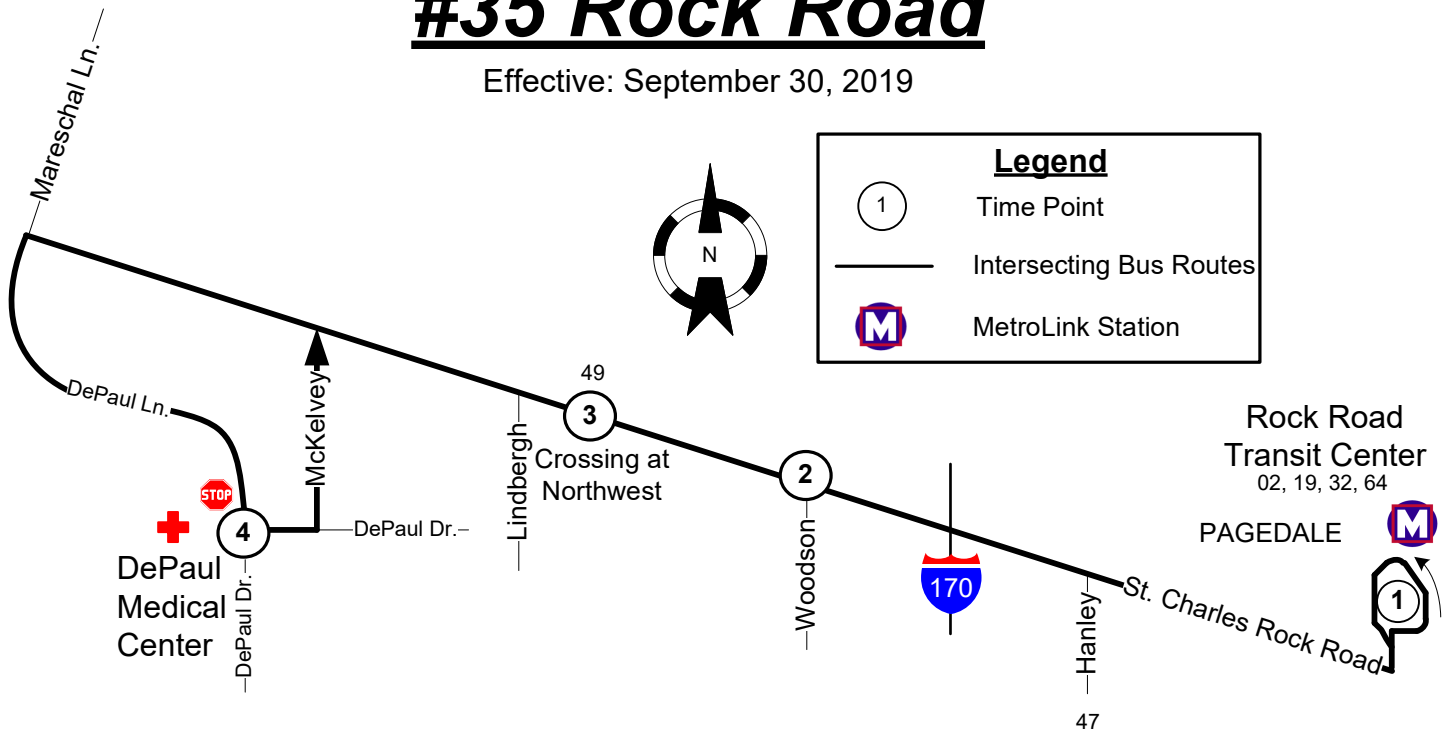

#35 Rock Road

Effective: September 30, 2019