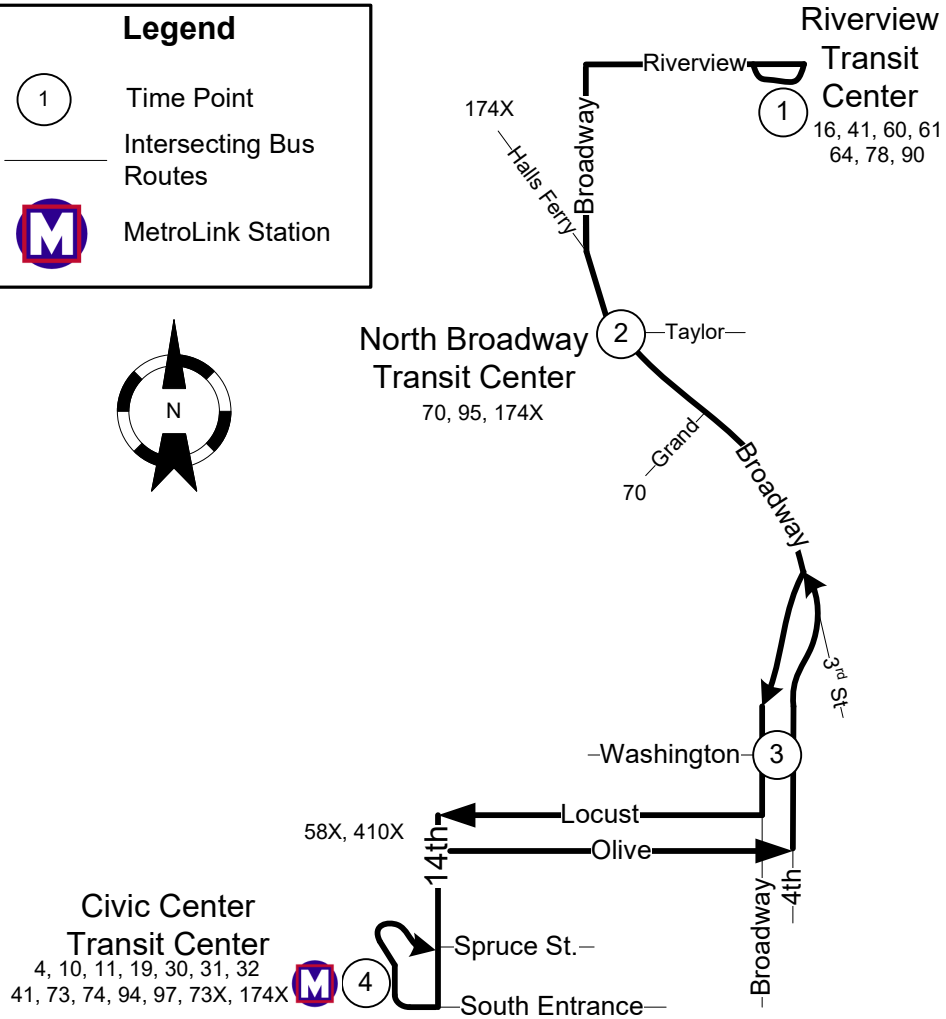

# #40 North Broadway

Effective: September 30, 2019

**Legend**

-  Time Point
-  Intersecting Bus Routes
-  MetroLink Station

Effective: Sep 30, 2019

Monday thru Friday

40 N Broadway  
NORTHBOUND

SOUTHBOUND

Riverview- HallTransit Center	Broadway- Taylor TransitCenter	Broadway & Washington	Civic Center Transit Center
1	2	3	4
AM Service			
4:04	4:14	4:30	4:40
4:34	4:44	5:00	5:10
5:04	5:14	5:30	5:40
5:34	5:44	6:00	6:10
6:04	6:14	6:30	6:40
6:34	6:44	7:00	7:10
7:04	7:14	7:30	7:40
7:34	7:44	8:00	8:10
8:04	8:14	8:30	8:40
8:34	8:44	9:00	9:10
9:04	9:14	9:30	9:40
9:34	9:44	10:00	10:10
10:04	10:14	10:30	10:40
10:34	10:44	11:00	11:10
11:04	11:14	11:30	11:40
11:34	11:44	12:00	12:10
PM Service			
12:04	12:14	12:30	12:40
12:34	12:44	1:00	1:10
1:04	1:14	1:30	1:40
1:34	1:44	2:00	2:10
2:04	2:14	2:30	2:40
2:34	2:44	3:00	3:10
3:04	3:14	3:30	3:40
3:34	3:44	4:00	4:10
4:04	4:14	4:30	4:40
4:34	4:44	5:00	5:10
5:04	5:14	5:30	5:40
5:34	5:44	6:00	6:10
6:04	6:14	6:30	6:40
6:37	6:47	7:01	7:10
7:37	7:47	8:01	8:10
8:37	8:47	9:01	9:10
9:37	9:47	10:01	10:10
10:37	10:47	11:01	11:10
11:37	11:47	12:01	12:10

SOUTHBOUND

Riverview- HallTransit Center	Broadway- Taylor TransitCenter	Broadway & Washington	Civic Center Transit Center
1	2	3	4
AM Service			
4:34	4:44	5:00	5:10
5:34	5:44	6:00	6:10
6:34	6:44	7:00	7:10
7:34	7:44	8:00	8:10
8:34	8:44	9:00	9:10
9:34	9:44	10:00	10:10
10:34	10:44	11:00	11:10
11:34	11:44	12:00	12:10
PM Service			
12:34	12:44	1:00	1:10
1:34	1:44	2:00	2:10
2:34	2:44	3:00	3:10
3:34	3:44	4:00	4:10
4:34	4:44	5:00	5:10
5:34	5:44	6:00	6:10
6:37	6:47	7:01	7:10
7:37	7:47	8:01	8:10
8:37	8:47	9:01	9:10
9:37	9:47	10:01	10:10
10:37	10:47	11:01	11:10
11:37	11:47	12:01	12:10