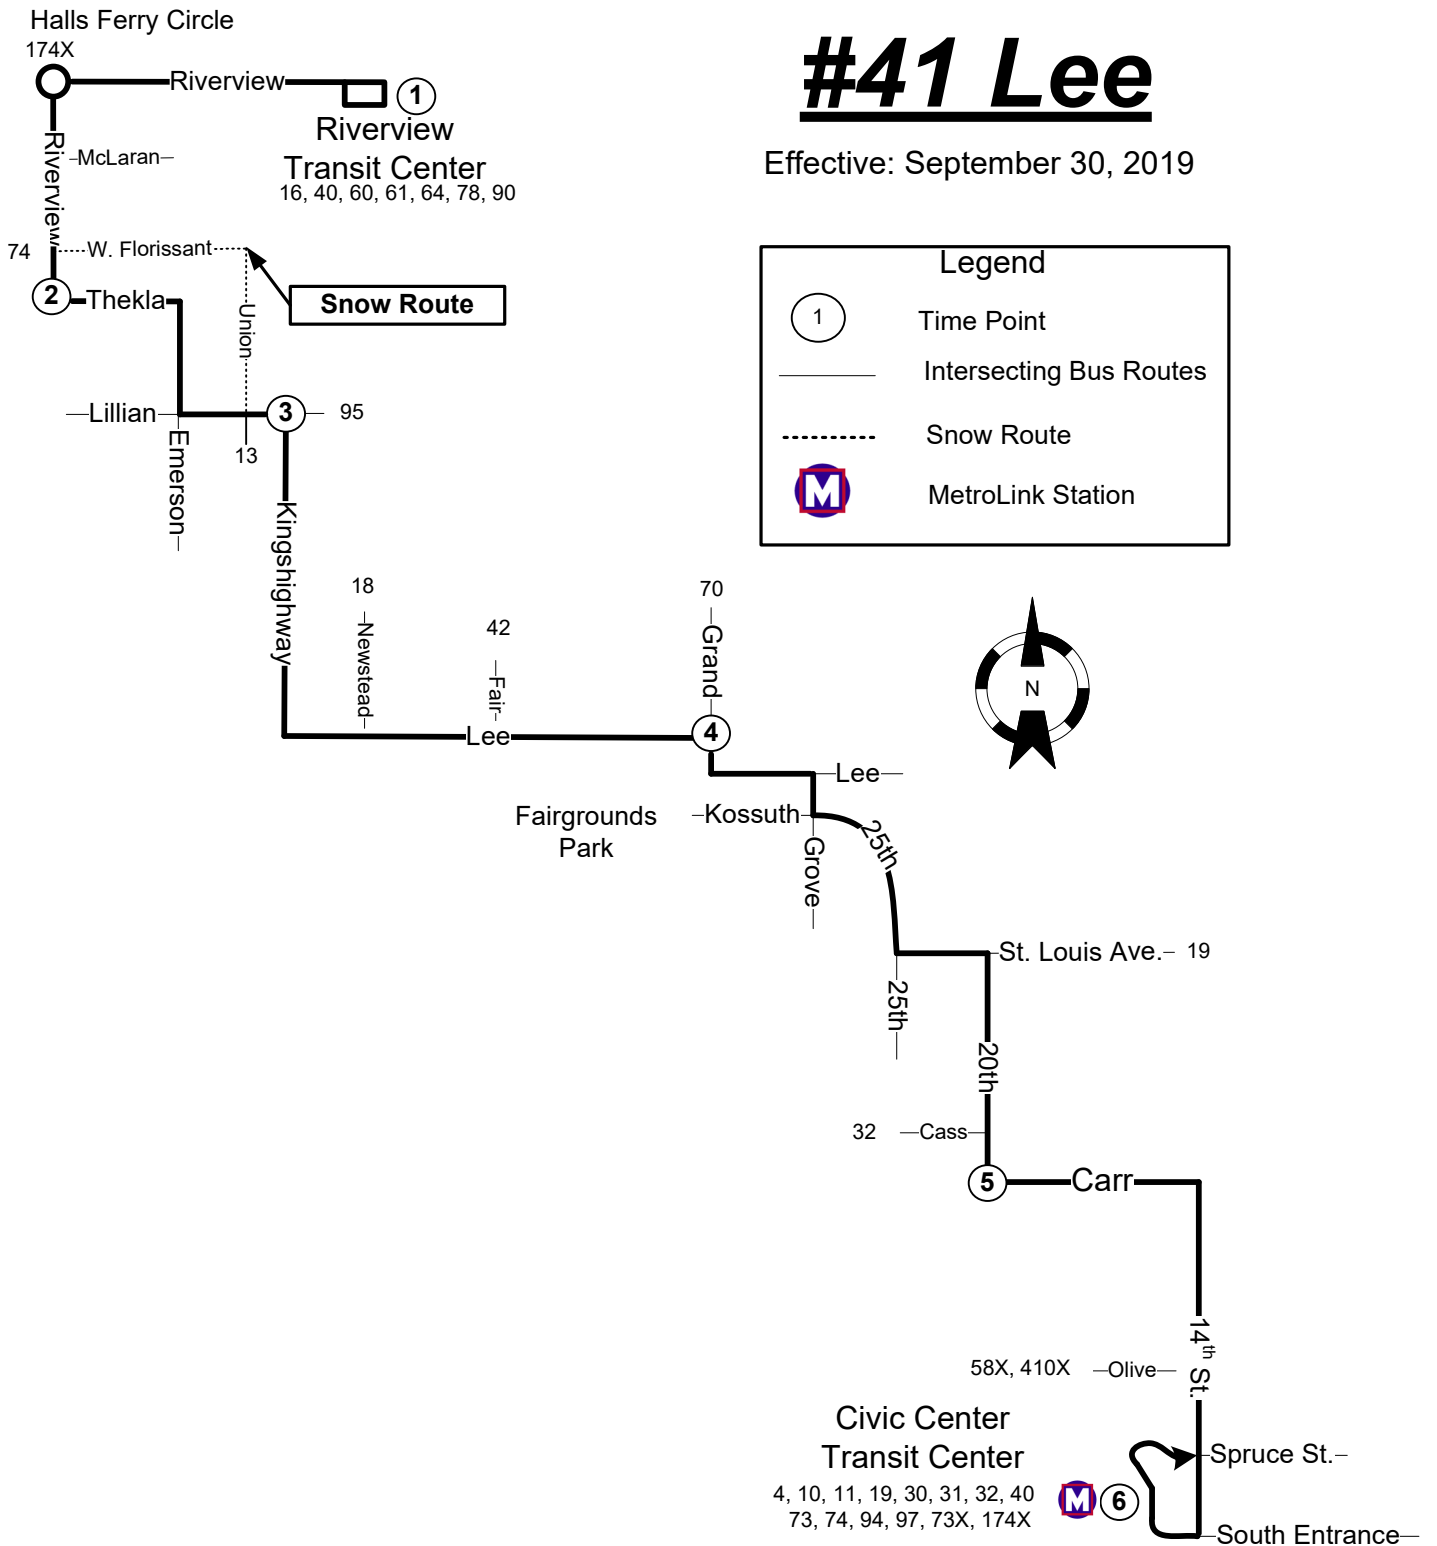

#41 Lee

Effective: September 30, 2019

Legend	
	Time Point
	Intersecting Bus Routes
	Snow Route
	MetroLink Station

SOUTHBOUND

Riverview-Hall Transit Center	Riverview & Thekla	Kingshighway & Lillian	Grand & Lee	20th & Carr	Civic Center Transit Center
1	2	3	4	5	6
AM Service					
3:55	4:05	4:12	4:23	4:33	4:40
4:25	4:35	4:42	4:53	5:03	5:10
4:55	5:05	5:12	5:23	5:33	5:40
5:25	5:35	5:42	5:53	6:03	6:10
5:53	6:03	6:10	6:21	6:32	6:40
6:23	6:33	6:40	6:51	7:02	7:10
6:53	7:03	7:10	7:21	7:32	7:40
7:23	7:33	7:40	7:51	8:02	8:10
7:53	8:03	8:10	8:21	8:32	8:40
8:23	8:33	8:40	8:51	9:02	9:10
8:53	9:03	9:10	9:21	9:32	9:40
9:23	9:33	9:40	9:51	10:02	10:10
9:53	10:03	10:10	10:21	10:32	10:40
10:23	10:33	10:40	10:51	11:02	11:10
10:53	11:03	11:10	11:21	11:32	11:40
11:23	11:33	11:40	11:51	12:02	12:10
11:53	12:03	12:10	12:21	12:32	12:40
PM Service					
12:23	12:33	12:40	12:51	1:02	1:10
12:53	1:03	1:10	1:21	1:32	1:40
1:23	1:33	1:40	1:51	2:02	2:10
1:53	2:03	2:10	2:21	2:32	2:40
2:23	2:33	2:40	2:51	3:02	3:10
2:52	3:02	3:09	3:20	3:31	3:40
3:22	3:32	3:39	3:50	4:01	4:10
3:52	4:02	4:09	4:20	4:31	4:40
4:22	4:32	4:39	4:50	5:01	5:10
4:52	5:02	5:09	5:20	5:31	5:40
5:24	5:34	5:41	5:52	6:02	6:10
5:54	6:04	6:11	6:22	6:32	6:40
6:24	6:34	6:41	6:52	7:02	7:10
7:24	7:34	7:41	7:52	8:02	8:10
8:24	8:34	8:41	8:52	9:02	9:10
9:24	9:34	9:41	9:52	10:02	10:10
10:24	10:34	10:41	10:52	11:02	11:10
11:26	11:36	11:42	11:52	12:02	12:10
12:21	12:30	12:36	12:45	12:54	1:02