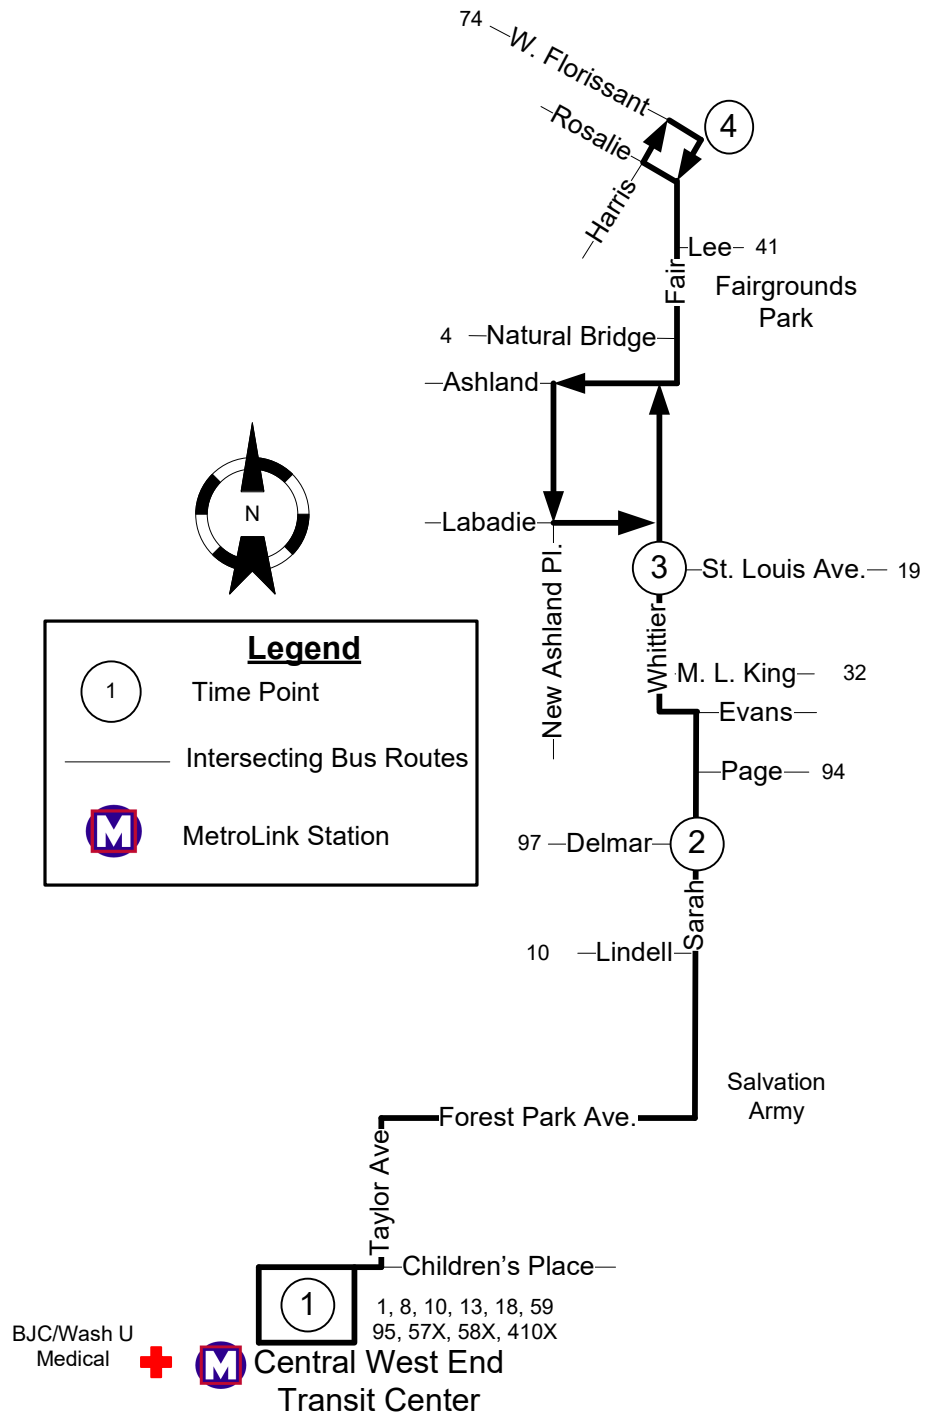

#42 Sarah

Effective: September 30, 2019