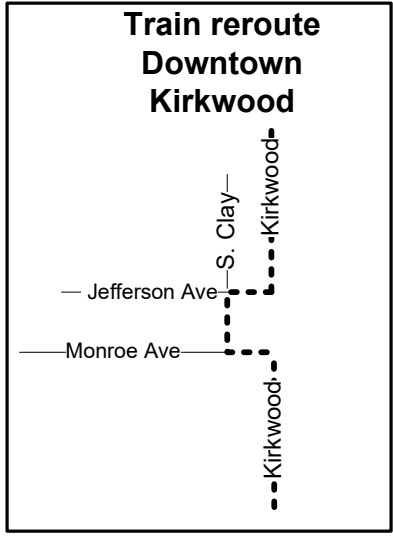

# #49 Lindbergh

Effective: September 30, 2019

N. Hanley  
Transit Center  
4, 34, 47, 61, 76  
77, 79, 98, 79X, 100

**Legend**

-  Time Point
-  Intersecting Bus Routes
-  MetroLink Station

49 Lindbergh  
SOUTHBOUND

North Hanley Transit Center	Northwest Plaza Shopping	Page & Warson	Clayton & Lindbergh	Big Bend & Kirkwood	South County Mall
1	2	3	4	5	6
AM Service					
4:20	4:32	4:42	4:56	5:13	5:36
4:50	5:02	5:12	5:26	5:43	6:06
5:20	5:32	5:42	5:56	6:13	6:36
5:50	6:02	6:12	6:26	6:43	7:06
6:20	6:32	6:42	6:56	7:13	7:36
6:50	7:02	7:12	7:26	7:43	8:06
7:20	7:32	7:42	7:56	8:13	8:36
7:50	8:02	8:12	8:26	8:43	9:06
8:20	8:32	8:42	8:56	9:13	9:36
8:50	9:02	9:12	9:26	9:43	10:06
9:20	9:32	9:42	9:56	10:13	10:36
9:50	10:02	10:12	10:26	10:43	11:06
10:20	10:32	10:42	10:56	11:13	11:36
10:50	11:02	11:12	11:26	11:43	12:06
11:20	11:32	11:42	11:56	12:13	12:36
11:50	12:02	12:12	12:26	12:43	1:06
PM Service					
12:20	12:32	12:42	12:56	1:13	1:36
12:50	1:02	1:12	1:26	1:43	2:06
1:20	1:32	1:42	1:56	2:13	2:36
1:50	2:02	2:12	2:26	2:43	3:06
2:20	2:32	2:42	2:56	3:13	3:36
2:50	3:02	3:12	3:26	3:43	4:06
3:20	3:32	3:42	3:56	4:13	4:36
3:50	4:02	4:12	4:26	4:43	5:06
4:20	4:32	4:42	4:56	5:13	5:36
4:50	5:02	5:12	5:26	5:43	6:06
5:20	5:32	5:42	5:56	6:13	6:36
5:50	6:02	6:12	6:26	6:43	7:06
6:50	7:02	7:12	7:26	7:43	8:06
7:50	8:02	8:12	8:26	8:43	9:06
8:50	9:02	9:12	9:26	9:43	10:06
9:50	10:02	10:12	10:26	10:43	11:06
10:50	11:02	11:12	11:26	11:43	12:06
11:50	12:01	12:10	12:23	12:39	1:00