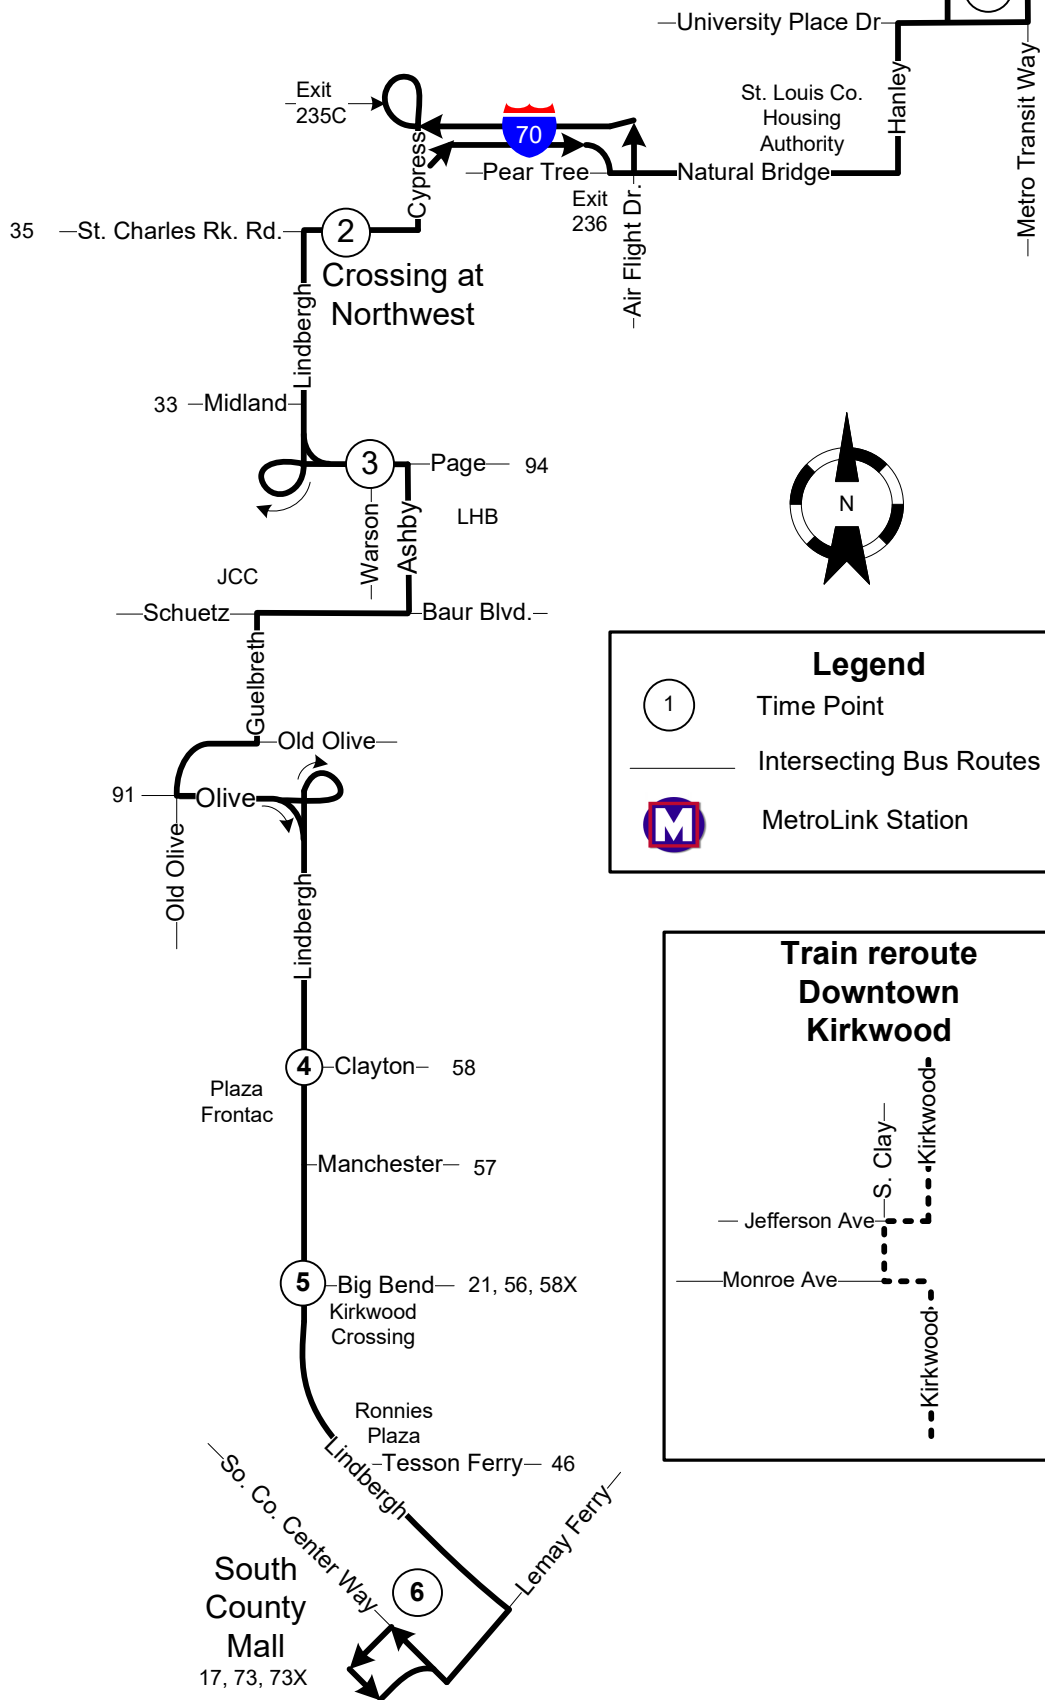

# #49 Lindbergh

Effective: September 30, 2019

N. Hanley  
Transit Center  
4, 34, 47, 61, 76  
77, 79, 98, 79X, 100

**Legend**

-  Time Point
-  Intersecting Bus Routes
-  MetroLink Station

49 Lindbergh  
SOUTHBOUND

North Hanley Transit Center	Northwest Plaza Shopping	Page & Warson	Clayton & Lindbergh	Big Bend & Kirkwood	South County Mall
1	2	3	4	5	6
AM Service					
4:20	4:32	4:42	4:56	5:13	5:36
4:50	5:02	5:12	5:26	5:43	6:06
5:20	5:32	5:42	5:56	6:13	6:36
5:50	6:02	6:12	6:26	6:43	7:06
6:20	6:32	6:42	6:56	7:13	7:36
6:50	7:02	7:12	7:26	7:43	8:06
7:20	7:32	7:42	7:56	8:13	8:36
7:50	8:02	8:12	8:26	8:43	9:06
8:20	8:32	8:42	8:56	9:13	9:36
8:50	9:02	9:12	9:26	9:43	10:06
9:20	9:32	9:42	9:56	10:13	10:36
9:50	10:02	10:12	10:26	10:43	11:06
10:20	10:32	10:42	10:56	11:13	11:36
10:50	11:02	11:12	11:26	11:43	12:06
11:20	11:32	11:42	11:56	12:13	12:36
11:50	12:02	12:12	12:26	12:43	1:06
PM Service					
12:20	12:32	12:42	12:56	1:13	1:36
12:50	1:02	1:12	1:26	1:43	2:06
1:20	1:32	1:42	1:56	2:13	2:36
1:50	2:02	2:12	2:26	2:43	3:06
2:20	2:32	2:42	2:56	3:13	3:36
2:50	3:02	3:12	3:26	3:43	4:06
3:20	3:32	3:42	3:56	4:13	4:36
3:50	4:02	4:12	4:26	4:43	5:06
4:20	4:32	4:42	4:56	5:13	5:36
4:50	5:02	5:12	5:26	5:43	6:06
5:20	5:32	5:42	5:56	6:13	6:36
5:50	6:02	6:12	6:26	6:43	7:06
6:50	7:02	7:12	7:26	7:43	8:06
7:50	8:02	8:12	8:26	8:43	9:06
8:50	9:02	9:12	9:26	9:43	10:06
9:50	10:02	10:12	10:26	10:43	11:06
10:50	11:02	11:12	11:26	11:43	12:06
11:50	12:01	12:10	12:23	12:39	1:00