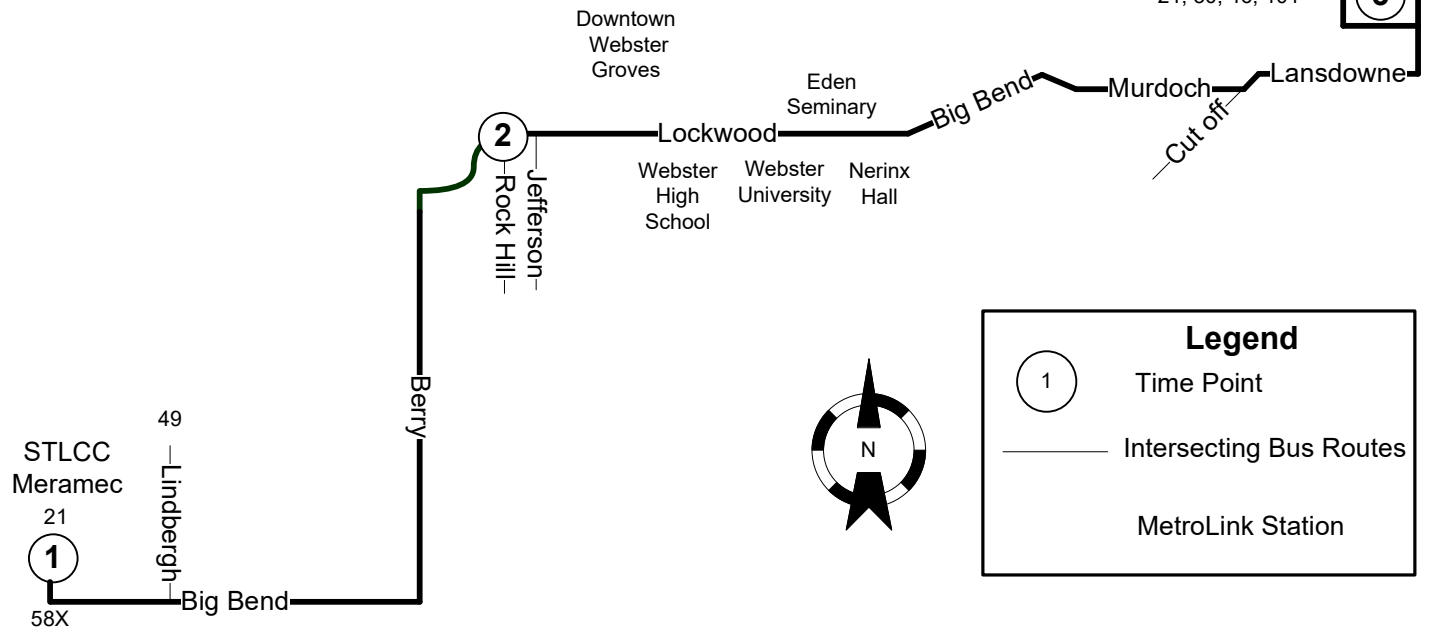

#56 Kirkwood Webster

Effective: September 30, 2019

Shrewsbury-I-44
Transit Center

9, 11, 16, 17
21, 30, 46, 101

56 Kirkwood-Webster
EASTBOUND

STLCC Meramec	Rock Hill Transit Center	Shrewsbury I-44 Transit Center
1	2	3
AM Service		
5:14	5:29	5:38
6:14	6:29	6:38
7:14	7:29	7:38
8:14	8:29	8:38
9:14	9:29	9:38
10:14	10:29	10:38
11:14	11:29	11:38
PM Service		
12:14	12:29	12:38
1:14	1:29	1:38
2:14	2:29	2:38
3:14	3:29	3:38
4:14	4:29	4:38
5:14	5:29	5:38
6:14	6:29	6:38
7:14	7:29	7:38
8:14	8:29	8:38
9:14	9:29	9:38
10:14	10:29	10:38

Monday thru Friday
WESTBOUND

Shrewsbury I-44 Transit Center	Rock Hill Transit Center	STLCC Meramec
3	2	1
AM Service		
5:50	6:00	6:14
6:50	7:00	7:14
7:50	8:00	8:14
8:50	9:00	9:14
9:50	10:00	10:14
10:50	11:00	11:14
11:50	12:00	12:14
PM Service		
12:50	1:00	1:14
1:50	2:00	2:14
2:50	3:00	3:14
3:50	4:00	4:14
4:50	5:00	5:14
5:50	6:00	6:14
6:50	7:00	7:14
7:50	8:00	8:14
8:50	9:00	9:14
9:50	10:00	10:14

56 Kirkwood-Webster
EASTBOUND

STLCC Meramec	Rock Hill Transit Center	Shrewsbury I-44 Transit Center
1	2	3
AM Service		
6:15	6:30	6:39
7:15	7:30	7:39
8:15	8:30	8:39
9:15	9:30	9:39
10:15	10:30	10:39
11:15	11:30	11:39
PM Service		
12:15	12:30	12:39
1:15	1:30	1:39
2:15	2:30	2:39
3:15	3:30	3:39
4:15	4:30	4:39
5:15	5:30	5:39
6:15	6:30	6:39
7:15	7:30	7:39
8:15	8:30	8:39
9:15	9:30	9:39
10:15	10:30	10:39

Saturday & Sunday
WESTBOUND

Shrewsbury I-44 Transit Center	Rock Hill Transit Center	STLCC Meramec
3	2	1
AM Service		
5:51	6:01	6:15
6:51	7:01	7:15
7:51	8:01	8:15
8:51	9:01	9:15
9:51	10:01	10:15
10:51	11:01	11:15
11:51	12:01	12:15
PM Service		
12:51	1:01	1:15
1:51	2:01	2:15
2:51	3:01	3:15
3:51	4:01	4:15
4:51	5:01	5:15
5:51	6:01	6:15
6:51	7:01	7:15
7:51	8:01	8:15
8:51	9:01	9:15
9:51	10:01	10:15