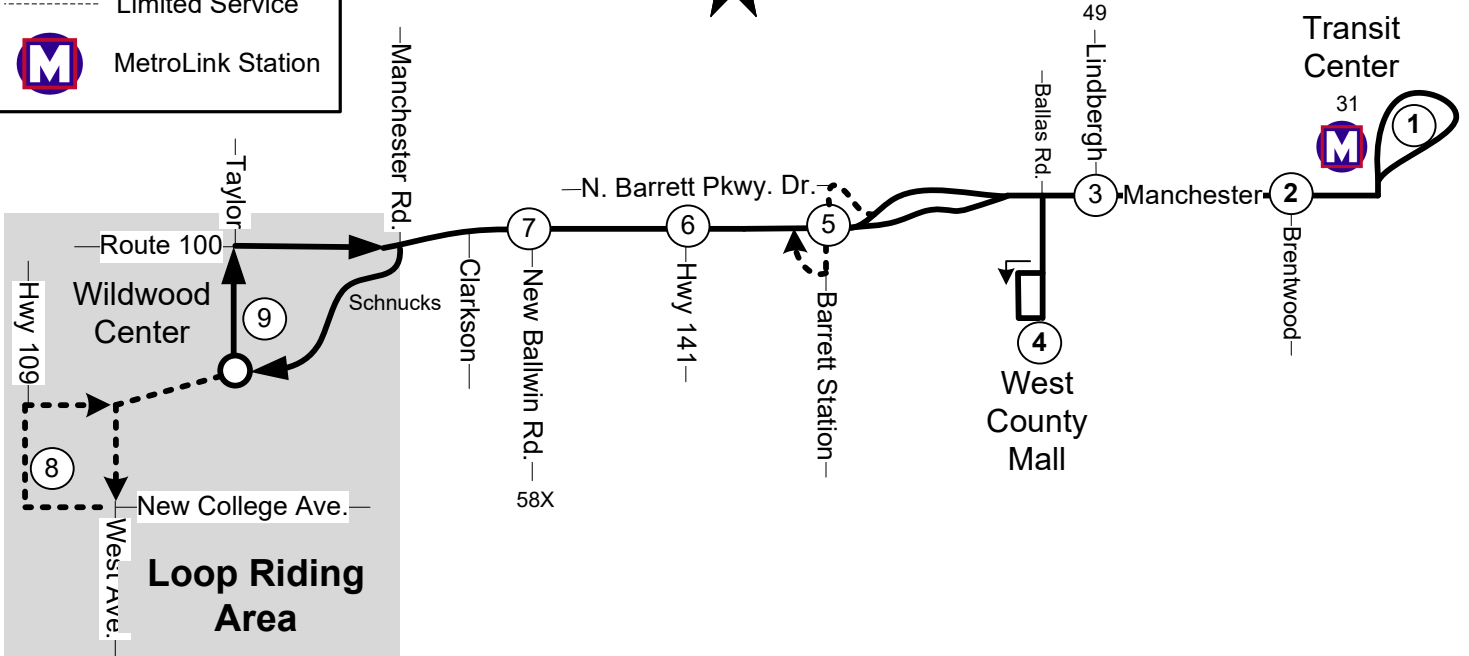

#57 Manchester

Effective: September 30, 2019

Legend

- ① Time Point
- Intersecting Bus Routes
- - - Limited Service
-  MetroLink Station

57 Manchester
EASTBOUND

Wildwood Shopping Center	Manchester & New Ballwin	Manchester & Woods Mill	Manchester Rd & Barrett Sta Rd	West County Mall	Manchester & Lindbergh	Manchester & Brentwood	Maplewood Transit Center
9	7	6	5	4	3	2	1
AM Service							
				4:30	4:38	4:46	4:50
				4:59	5:07	5:16	5:20
				5:29	5:37	5:46	5:50
5:29	5:38	5:46		5:57	6:06	6:16	6:20
			6:22	6:27	6:36	6:46	6:50
6:28	6:38	6:46		6:57	7:06	7:16	7:20
			7:22	7:27	7:36	7:46	7:50
7:28	7:38	7:46		7:57	8:06	8:16	8:20
			8:22	8:27	8:36	8:46	8:50
8:28	8:38	8:46		8:57	9:06	9:16	9:20
			9:22	9:27	9:36	9:46	9:50
9:24	9:35	9:44		9:55	10:05	10:16	10:20
			10:20	10:25	10:35	10:46	10:50
10:24	10:35	10:44		10:55	11:05	11:16	11:20
			11:20	11:25	11:35	11:46	11:50
11:24	11:35	11:44		11:55	12:05	12:16	12:20
PM Service							
			12:20	12:25	12:35	12:46	12:50
12:24	12:35	12:44		12:55	1:05	1:16	1:20
			1:19	1:24	1:34	1:46	1:50
1:23	1:34	1:43		1:54	2:04	2:16	2:20
			2:19	2:24	2:34	2:46	2:50
2:23	2:34	2:43		2:54	3:04	3:16	3:20
			3:19	3:24	3:34	3:46	3:50
3:23	3:34	3:43		3:54	4:04	4:16	4:20
			4:19	4:24	4:34	4:46	4:50
4:25	4:36	4:45		4:55	5:05	5:16	5:20
			5:22	5:27	5:36	5:46	5:50
5:30	5:39	5:47		5:57	6:06	6:16	6:20
6:14	6:23	6:30		6:39	6:47	6:56	7:00
				7:09	7:17	7:26	7:30
7:14	7:23	7:30		7:39	7:47	7:56	8:00
8:14	8:23	8:30		8:39	8:47	8:56	9:00
9:14	9:23	9:30		9:39	9:47	9:56	10:00
10:14	10:23	10:30		10:39	10:47	10:56	11:00
11:14	11:23	11:30		11:39	11:47	11:56	12:00