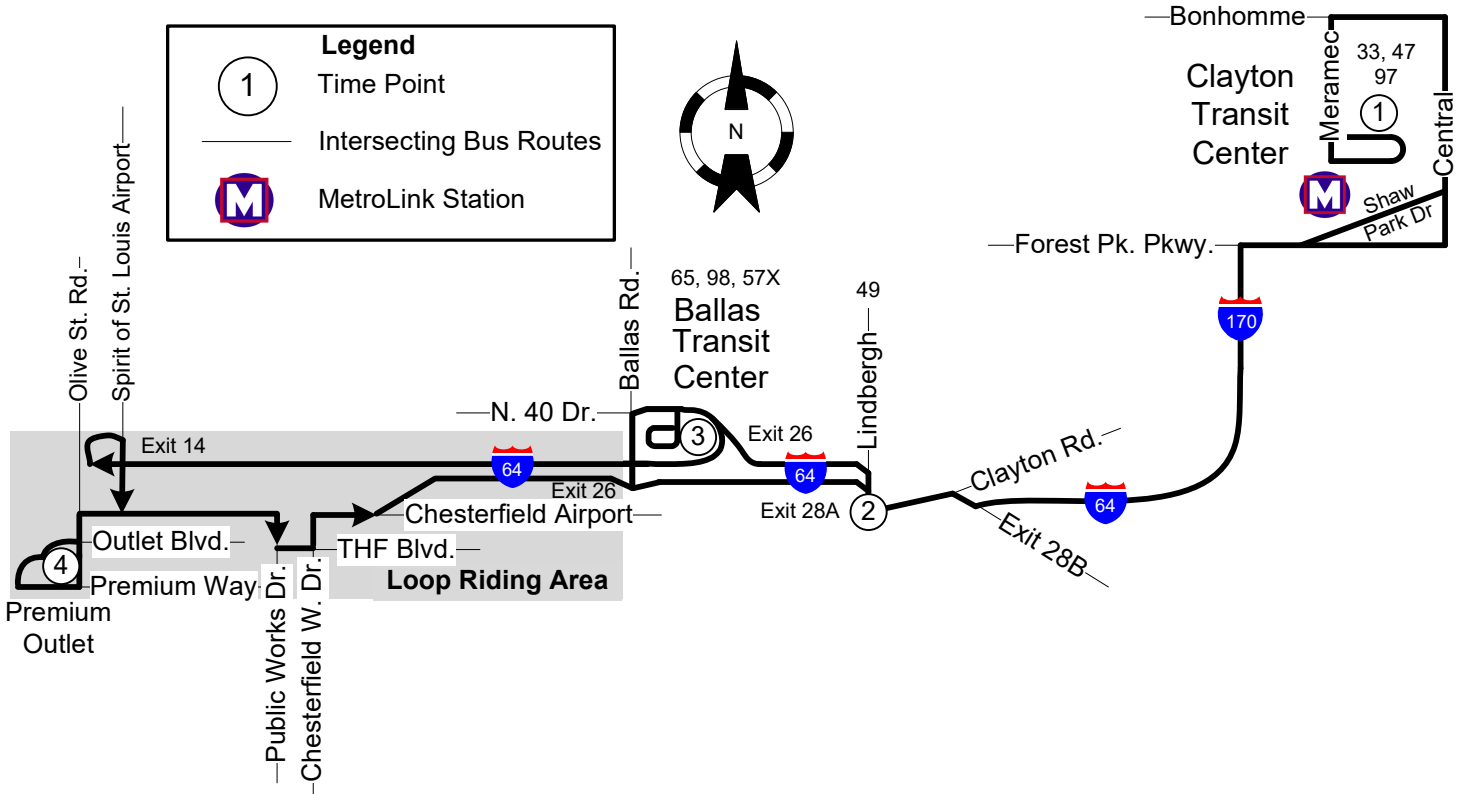

#58 Chesterfield Valley

Effective: September 30, 2019

58 Chesterfield Valley
EASTBOUND

Monday thru Friday

St Louis Premium Outlets	Ballas TransitCenter	Clayton & Lindbergh	Clayton Transit Center
4	3	2	1
AM Service			
5:37	5:59	6:04	6:16
6:07	6:29	6:34	6:46
6:37	6:59	7:04	7:16
7:07	7:29	7:34	7:46
7:37	7:59	8:04	8:16
8:07	8:29	8:34	8:46
9:07	9:29	9:34	9:46
10:07	10:29	10:34	10:46
11:07	11:29	11:34	11:46
PM Service			
12:07	12:29	12:34	12:46
1:07	1:29	1:34	1:46
2:07	2:29	2:34	2:46
3:07	3:29	3:34	3:46
3:37	3:59	4:04	4:16
4:07	4:29	4:34	4:46
4:37	4:59	5:04	5:16
5:07	5:29	5:34	5:46
5:37	5:59	6:04	6:16
6:07	6:29	6:34	6:46
7:07	7:27	7:32	7:43
8:07	8:27	8:32	8:43
9:07	9:27	9:32	9:43
10:07	10:27	10:32	10:43
11:07	11:27	11:32	11:43

WESTBOUND

Clayton Transit Center	Clayton & Lindbergh	Ballas TransitCenter	St Louis Premium Outlets
1	2	3	4
AM Service			
4:57	5:09	5:13	5:31
5:27	5:39	5:43	6:01
5:57	6:09	6:13	6:31
6:27	6:39	6:43	7:01
6:57	7:09	7:13	7:31
7:27	7:39	7:43	8:01
8:27	8:39	8:43	9:01
9:27	9:39	9:43	10:01
10:27	10:39	10:43	11:01
11:27	11:39	11:43	12:01
PM Service			
12:27	12:39	12:43	1:01
1:27	1:39	1:43	2:01
2:27	2:39	2:43	3:01
2:57	3:09	3:13	3:31
3:27	3:39	3:43	4:01
3:57	4:09	4:13	4:31
4:27	4:39	4:43	5:01
4:57	5:09	5:13	5:31
5:27	5:39	5:43	6:01
6:27	6:39	6:43	7:01
7:27	7:37	7:40	7:56
8:27	8:37	8:40	8:56
9:27	9:37	9:40	9:56
10:27	10:37	10:40	10:56

58 Chesterfield Valley
EASTBOUND

Saturday & Sunday

St Louis Premium Outlets	Ballas TransitCenter	Clayton & Lindbergh	Clayton Transit Center
4	3	2	1
AM Service			
6:07	6:29	6:34	6:46
7:07	7:29	7:34	7:46
8:07	8:29	8:34	8:46
9:07	9:29	9:34	9:46
10:07	10:29	10:34	10:46
11:07	11:29	11:34	11:46
PM Service			
12:07	12:29	12:34	12:46
1:07	1:29	1:34	1:46
2:07	2:29	2:34	2:46
3:07	3:29	3:34	3:46
4:07	4:29	4:34	4:46
5:07	5:29	5:34	5:46
6:07	6:29	6:34	6:46
7:07	7:27	7:32	7:43
8:07	8:27	8:32	8:43
9:07	9:27	9:32	9:43
10:07	10:27	10:32	10:43
11:07	11:27	11:32	11:43