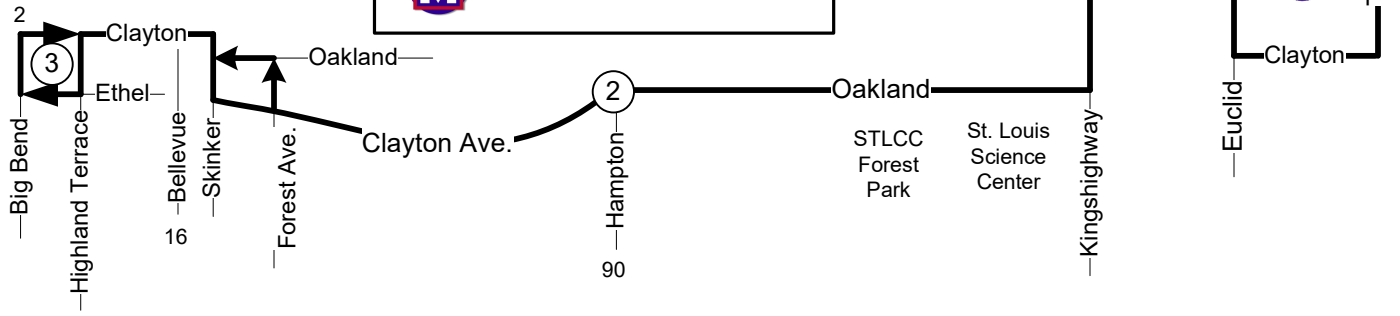

#59 Oakland

Effective: September 30, 2019

Central West End
Transit Center

1, 8, 10, 13, 18, 42
95, 57X, 58X, 410X

Legend

- ① Time Point
- Intersecting Bus Routes
- M MetroLink Station

59 Oakland

Monday thru Friday

EASTBOUND

Clayton & Highland Terrace	Hampton & Clayton	Central West End Transit Center
3	2	1
AM Service		
5:15	5:24	5:36
5:45	5:54	6:06
6:15	6:24	6:36
6:45	6:54	7:06
7:15	7:24	7:36
7:45	7:54	8:06
8:15	8:24	8:36
8:45	8:54	9:06
9:15	9:24	9:36
9:45	9:54	10:06
10:15	10:24	10:36
10:45	10:54	11:06
11:15	11:24	11:36
11:45	11:54	12:06
PM Service		
12:15	12:24	12:36
12:45	12:54	1:06
1:15	1:24	1:36
1:45	1:54	2:06
2:15	2:24	2:36
2:45	2:54	3:06
3:15	3:24	3:36
3:45	3:54	4:06
4:15	4:24	4:36
4:45	4:54	5:06
5:15	5:24	5:36
5:45	5:54	6:06
6:15	6:24	6:36
6:45	6:54	7:06
7:15	7:24	7:36
8:15	8:24	8:36
9:15	9:24	9:36
10:15	10:24	10:36
11:15	11:24	11:36

WESTBOUND

Central West End Transit Center	Hampton & Clayton	Clayton & Highland Terrace
1	2	3
AM Service		
5:50	6:02	6:15
6:20	6:32	6:45
6:50	7:02	7:15
7:20	7:32	7:45
7:50	8:02	8:15
8:20	8:32	8:45
8:50	9:02	9:15
9:20	9:32	9:45
9:50	10:02	10:15
10:20	10:32	10:45
10:50	11:02	11:15
11:20	11:32	11:45
11:50	12:02	12:15
PM Service		
12:20	12:32	12:45
12:50	1:02	1:15
1:20	1:32	1:45
1:50	2:02	2:15
2:20	2:32	2:45
2:50	3:02	3:15
3:20	3:32	3:45
3:50	4:02	4:15
4:20	4:32	4:45
4:50	5:02	5:15
5:20	5:32	5:45
5:50	6:02	6:15
6:20	6:32	6:45
6:50	7:02	7:15
7:50	8:02	8:15
8:50	9:02	9:15
9:50	10:02	10:15
10:50	11:02	11:15
11:50	12:02	12:15

59 Oakland

Saturday & Sunday

EASTBOUND

Clayton & Highland Terrace	Hampton & Clayton	Central West End Transit Center
3	2	1
AM Service		
5:15	5:24	5:36
6:15	6:24	6:36
7:15	7:24	7:36
8:15	8:24	8:36
9:15	9:24	9:36
10:15	10:24	10:36
11:15	11:24	11:36
PM Service		
12:15	12:24	12:36
1:15	1:24	1:36
2:15	2:24	2:36
3:15	3:24	3:36
4:15	4:24	4:36
5:15	5:24	5:36
6:15	6:24	6:36
7:15	7:24	7:36
8:15	8:24	8:36
9:15	9:24	9:36
10:15	10:24	10:36
11:15	11:24	11:36