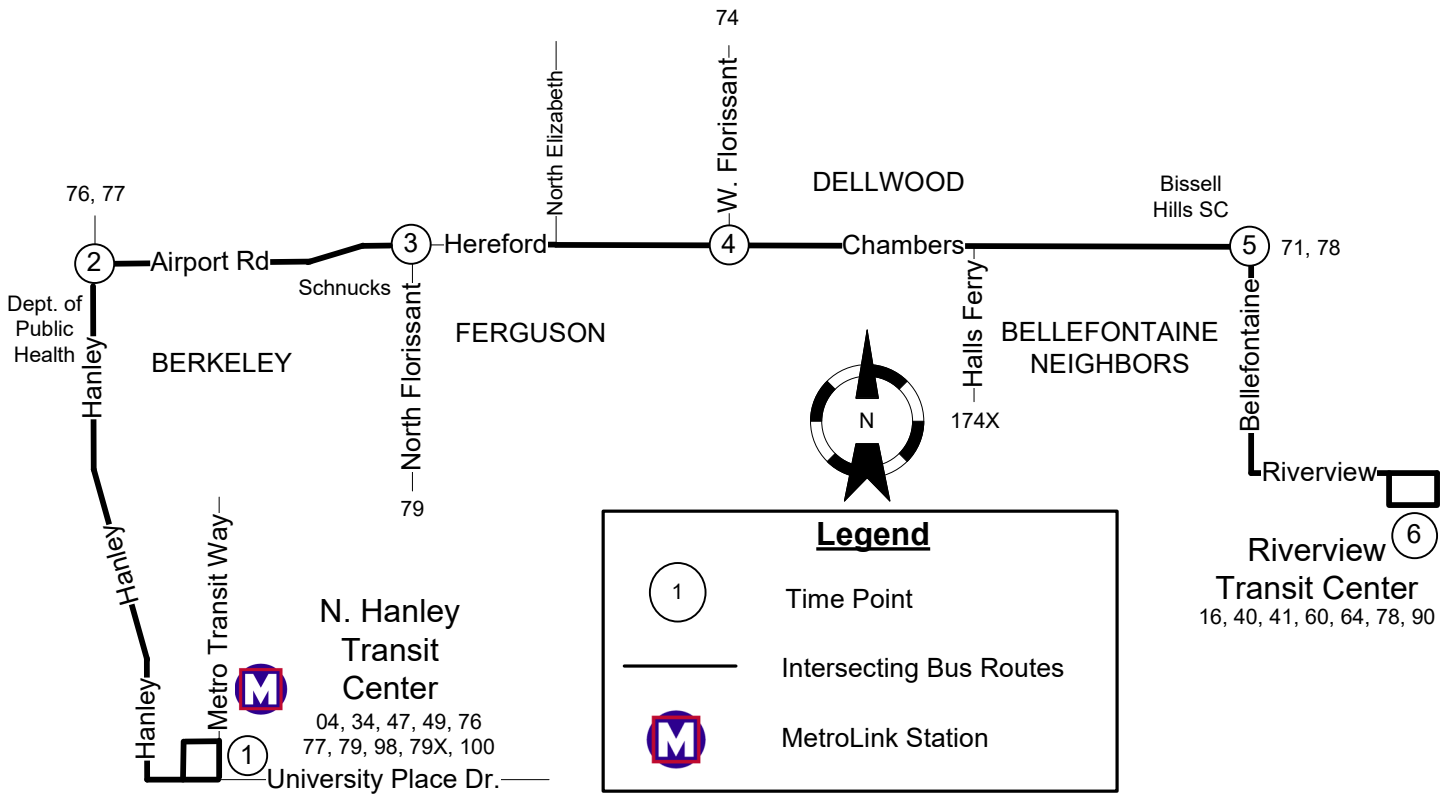

#61 Chambers

Effective: September 30, 2019

Effective: Sep 30, 2019

Monday thru Friday

61 Chambers Rd

EASTBOUND

North Hanley Transit Center	North Hanley & Airport	North Florissant & Airport	Chambers & W Florissant	Chambers & Bellefontaine	Riverview- Hall Transit Center
1	2	3	4	5	6
AM Service					
4:20	4:26	4:32	4:37	4:46	4:51
4:50	4:56	5:02	5:07	5:16	5:21
5:20	5:26	5:32	5:37	5:46	5:51
5:50	5:56	6:02	6:07	6:16	6:21
6:05	6:11	6:17	6:22	6:31	6:37
6:20	6:26	6:32	6:37	6:46	6:52
6:35	6:41	6:47	6:52	7:01	7:07
6:50	6:56	7:02	7:07	7:16	7:22
7:05	7:11	7:17	7:22	7:31	7:37
7:20	7:26	7:32	7:37	7:46	7:52
7:35	7:41	7:47	7:52	8:01	8:07
7:50	7:56	8:02	8:07	8:16	8:22
8:05	8:11	8:17	8:22	8:31	8:37
8:20	8:26	8:32	8:37	8:46	8:52
8:35	8:41	8:47	8:52	9:01	9:07
8:50	8:56	9:02	9:07	9:16	9:22
9:05	9:11	9:17	9:22	9:31	9:37
9:20	9:26	9:32	9:37	9:46	9:52
9:35	9:41	9:47	9:52	10:01	10:07
9:50	9:56	10:02	10:07	10:16	10:22
10:05	10:11	10:17	10:22	10:31	10:37
10:20	10:26	10:32	10:37	10:46	10:52
10:35	10:41	10:47	10:52	11:02	11:08
10:50	10:56	11:02	11:07	11:17	11:23
11:05	11:11	11:17	11:22	11:32	11:38
11:20	11:26	11:32	11:37	11:47	11:53
11:35	11:41	11:47	11:52	12:02	12:08
11:50	11:56	12:02	12:07	12:17	12:23