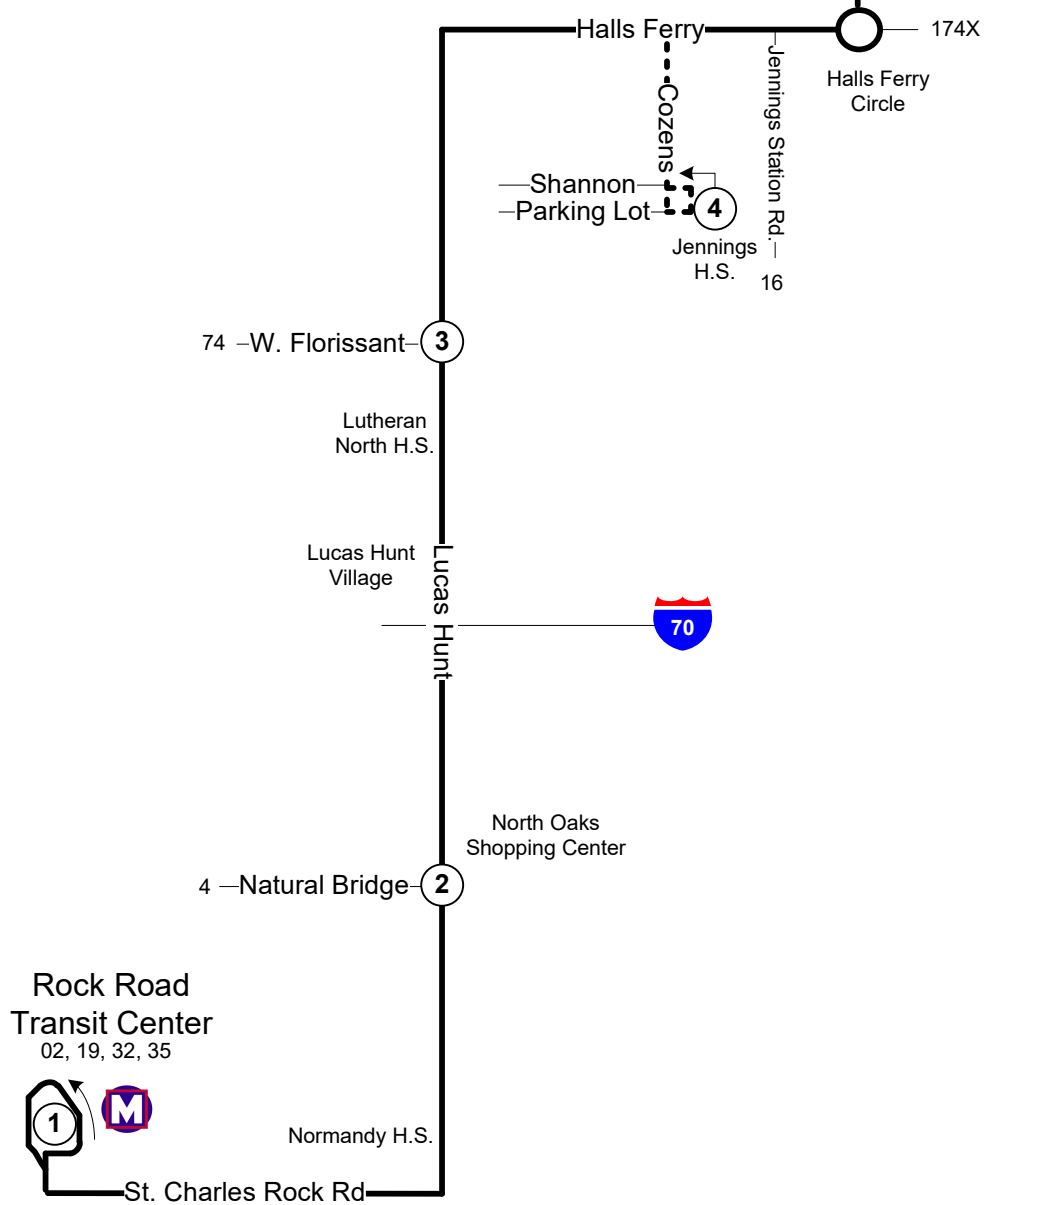

#64 Lucas Hunt

Effective: September 30, 2019

Legend	
	Time Point
	Intersecting Bus Routes
	Limited Service
	MetroLink Station

Riverview

5 Transit Center
 16, 40, 41, 60
 61, 78, 90

64 Lucas-Hunt
SOUTHBOUND

NORTHBOUND

Rock Road Transit Center	Lucas Hunt & Natural Bridge	Lucas Hunt & WFlorissant	Riverview-Hall Transit Center
1	2	3	5
AM Service			
4:45	4:53	5:00	5:16
5:15	5:23	5:30	5:46
5:45	5:53	6:00	6:16
6:15	6:23	6:30	6:46
6:45	6:53	7:00	7:16
7:15	7:23	7:30	7:46
7:45	7:53	8:00	8:16
8:15	8:23	8:30	8:46
8:45	8:53	9:00	9:16
9:15	9:23	9:30	9:46
9:45	9:53	10:00	10:16
10:15	10:23	10:30	10:46
10:45	10:53	11:00	11:16
11:15	11:23	11:30	11:46
11:45	11:53	12:00	12:16
PM Service			
12:15	12:23	12:30	12:46
12:45	12:53	1:00	1:16
1:15	1:23	1:30	1:46
1:45	1:53	2:00	2:16
2:15	2:23	2:30	2:46
2:45	2:53	3:00	3:16
3:15	3:23	3:30	3:46
3:45	3:53	4:00	4:16
4:15	4:23	4:30	4:46
4:45	4:53	5:00	5:16
5:15	5:23	5:30	5:46
5:45	5:53	6:00	6:16
6:15	6:23	6:30	6:46
6:45	6:53	7:00	7:16
7:15	7:23	7:30	7:46
7:45	7:53	8:00	8:16
8:15	8:23	8:30	8:46
8:45	8:53	9:00	9:16
9:15	9:23	9:30	9:46
9:45	9:53	10:00	10:16
10:15	10:23	10:30	10:46
10:45	10:53	11:00	11:16
11:15	11:23	11:30	11:46
11:45	11:52	11:57	12:13
12:40	12:46	12:50	1:05