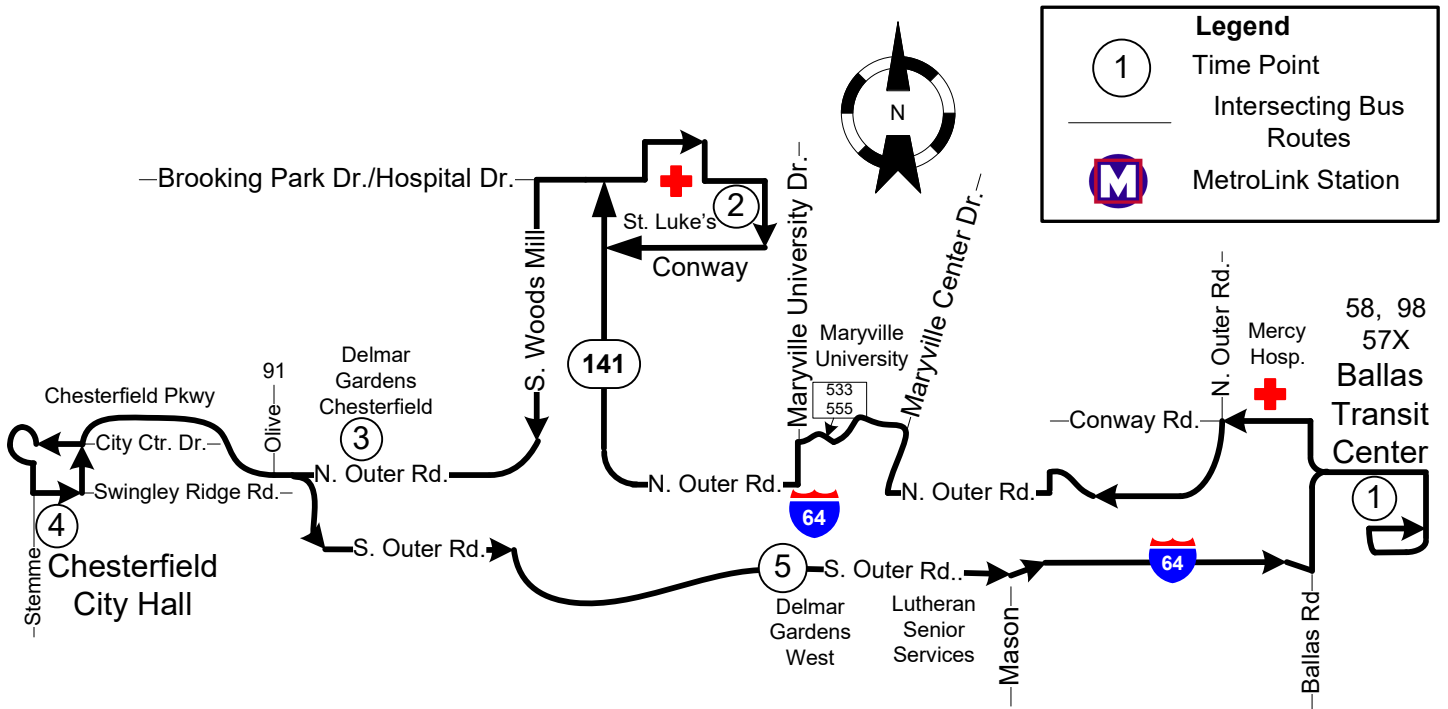

#65 Outer Forty

Effective: September 30, 2019