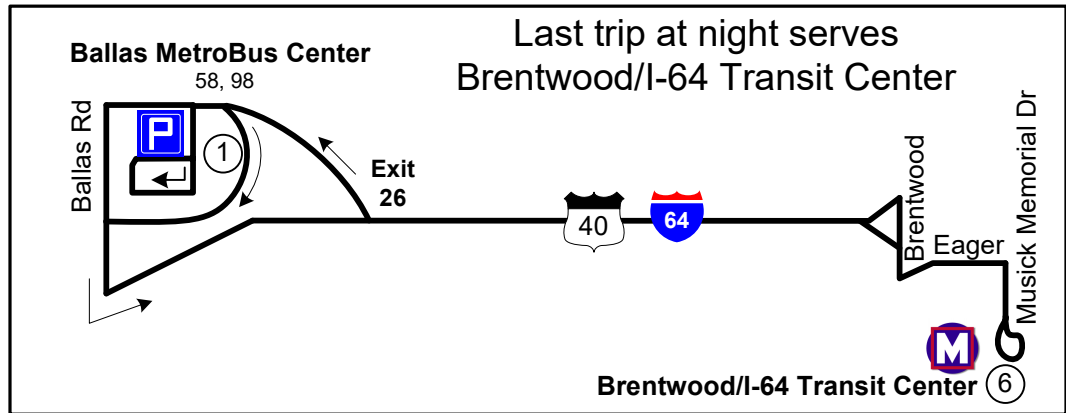

# #65 Outer Forty

Effective: September 30, 2019

Effective: Sep 30, 2019

Monday thru Friday

65 Outer Forty  
WESTBOUND

Ballas TransitCenter	Saint Luke's Hospital	Delmar GardensChester field	Chesterfield City Hall
1	2	3	4
AM Service			
5:20	5:34	5:42	5:47
5:50	6:04	6:12	6:17
6:20	6:34	6:42	6:47
6:50	7:04	7:12	7:17
7:20	7:34	7:42	7:47
7:50	8:04	8:12	8:17
8:20	8:34	8:42	8:47
8:50	9:04	9:12	9:17
9:50	10:04	10:12	10:17
10:50	11:04	11:12	11:17
11:50	12:04	12:12	12:17
PM Service			
12:50	1:04	1:12	1:17
1:50	2:04	2:12	2:17
2:50	3:04	3:12	3:17
3:20	3:34	3:42	3:47
3:50	4:04	4:12	4:17
4:20	4:34	4:42	4:47
4:50	5:04	5:12	5:17
5:50	6:04	6:12	6:17
6:50	7:04	7:12	7:17
7:50	8:04	8:12	8:17
8:50	9:04	9:12	9:17
9:50	10:04	10:12	10:17
10:50	11:04	11:12	11:17

EASTBOUND

Chesterfield City Hall	Delmar GardensWest	Ballas TransitCenter	Brentwood I- 64Transit Center
4	5	1	6
AM Service			
5:47	5:59	6:07	
6:17	6:29	6:37	
6:47	6:59	7:07	
7:17	7:29	7:37	
7:47	7:59	8:07	
8:17	8:29	8:37	
8:47	8:59	9:07	
9:17	9:29	9:37	
10:17	10:29	10:37	
11:17	11:29	11:37	
PM Service			
12:17	12:29	12:37	
1:17	1:29	1:37	
2:17	2:29	2:37	
3:17	3:29	3:37	
3:47	3:59	4:07	
4:17	4:29	4:37	
4:47	4:59	5:07	
5:17	5:29	5:37	
6:17	6:29	6:37	
7:17	7:29	7:37	
8:17	8:29	8:37	
9:17	9:29	9:37	
10:17	10:29	10:37	
11:17	11:29	11:37	11:47

Saturday & Sunday

EASTBOUND

Chesterfield City Hall	Delmar GardensWest	Ballas TransitCenter	Brentwood I- 64Transit Center
4	5	1	6
AM Service			
6:17	6:29	6:37	
7:17	7:29	7:37	
8:17	8:29	8:37	
9:17	9:29	9:37	
10:17	10:29	10:37	
11:17	11:29	11:37	
PM Service			
12:17	12:29	12:37	
1:17	1:29	1:37	
2:17	2:29	2:37	
3:17	3:29	3:37	
4:17	4:29	4:37	
5:17	5:29	5:37	
6:17	6:29	6:37	
7:17	7:29	7:37	
8:17	8:29	8:37	
9:17	9:29	9:37	
10:17	10:29	10:37	
11:17	11:29	11:37	11:47