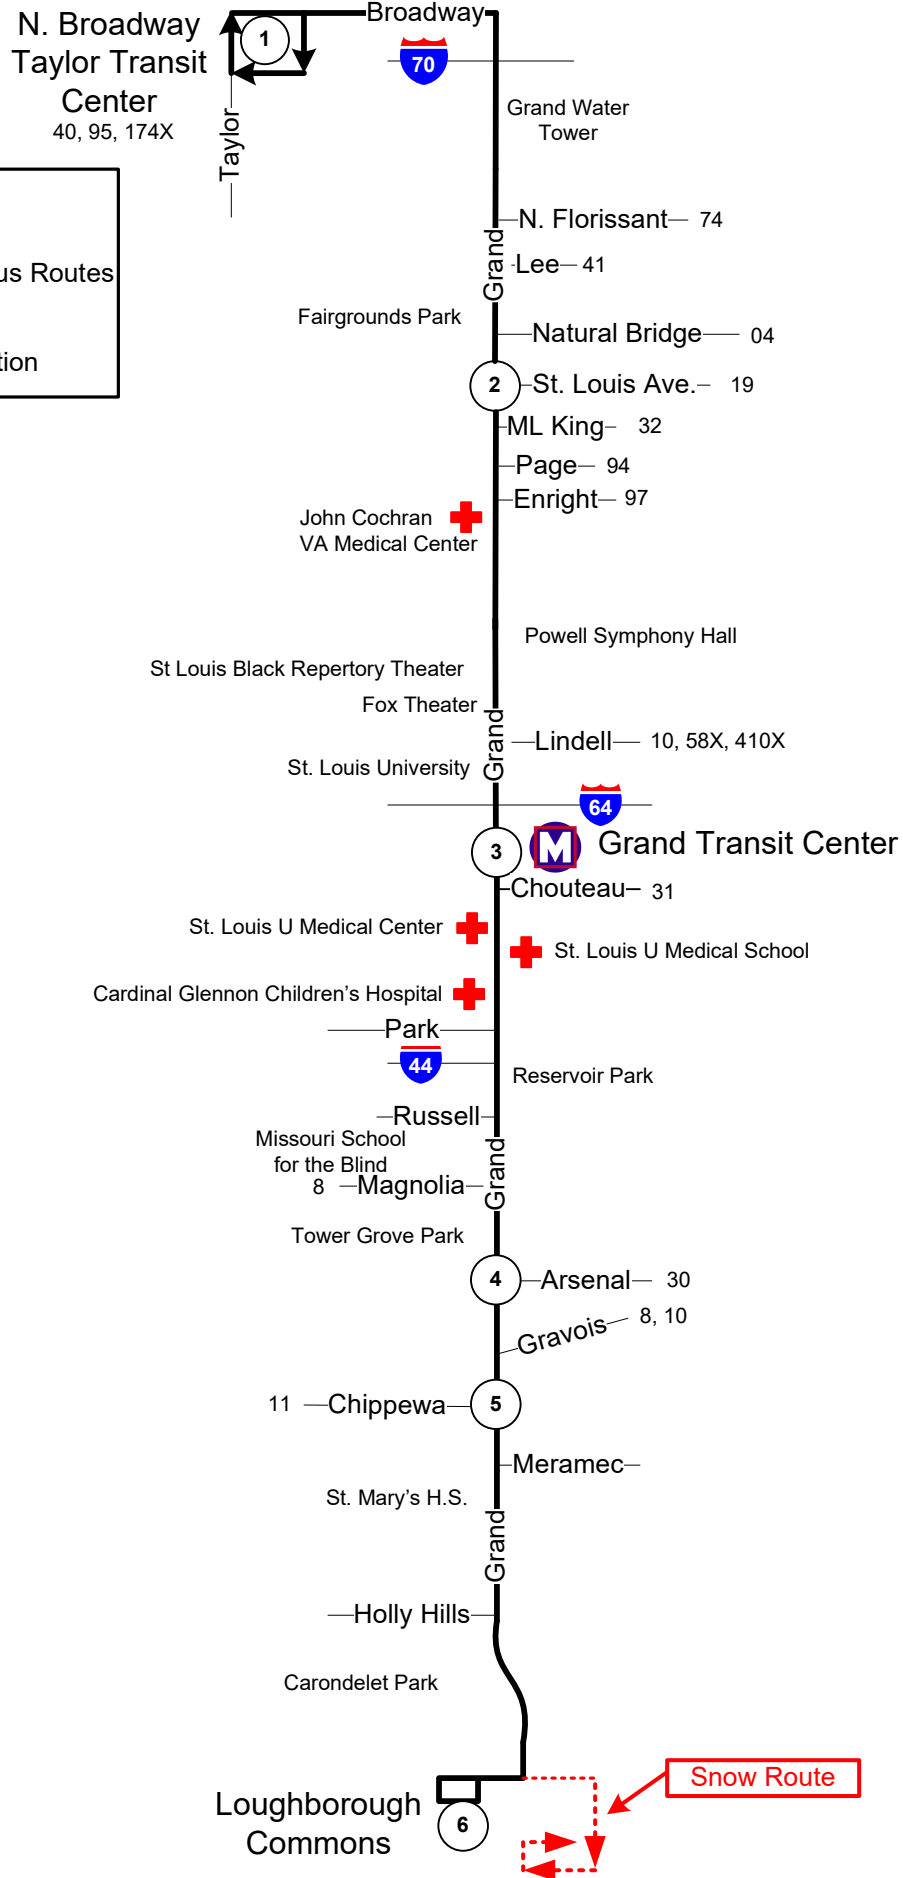

#70 Grand

Effective: September 30, 2019

Legend

- Time Point
- Intersecting Bus Routes
- Snow route
- MetroLink Station

Snow Route

70 Grand
SOUTHBOUND

Broadway-Taylor TransitCenter	Grand & Saint Louis	Grand Transit Center	Grand & Arsenal	Grand & Chippewa	Loughborough Commons
1	2	3	4	5	6
AM Service					
3:56	4:07	4:15	4:22	4:27	4:36
4:11	4:22	4:30	4:37	4:42	4:51
4:26	4:37	4:45	4:52	4:57	5:06
4:41	4:52	5:00	5:07	5:12	5:21
4:56	5:07	5:15	5:23	5:29	5:38
5:11	5:22	5:30	5:38	5:44	5:53
5:24	5:36	5:45	5:53	5:59	6:08
5:37	5:50	6:00	6:09	6:15	6:25
5:52	6:05	6:15	6:24	6:30	6:40
6:07	6:20	6:30	6:39	6:45	6:55
6:17	6:30	6:40	6:49	6:55	7:05
6:27	6:40	6:50	6:59	7:05	7:15
6:37	6:50	7:00	7:09	7:15	7:25
6:45	6:59	7:10	7:19	7:25	7:35
6:55	7:09	7:20	7:29	7:35	7:45
7:05	7:19	7:30	7:39	7:45	7:55
7:15	7:29	7:40	7:49	7:55	8:05
7:25	7:39	7:50	7:59	8:05	8:15
7:35	7:49	8:00	8:09	8:15	8:25
7:45	7:59	8:10	8:19	8:25	8:35
7:55	8:09	8:20	8:29	8:35	8:45
8:05	8:19	8:30	8:39	8:45	8:55
8:15	8:29	8:40	8:49	8:55	9:05
8:25	8:39	8:50	8:59	9:05	9:15
8:35	8:49	9:00	9:09	9:15	9:25
8:46	8:59	9:10	9:20	9:27	9:37
8:56	9:09	9:20	9:30	9:37	9:47
9:06	9:19	9:30	9:40	9:47	9:57
9:16	9:29	9:40	9:50	9:57	10:07
9:26	9:39	9:50	10:00	10:07	10:17
9:36	9:49	10:00	10:10	10:17	10:27
9:46	9:59	10:10	10:20	10:27	10:37
9:56	10:09	10:20	10:30	10:37	10:47
10:06	10:19	10:30	10:40	10:47	10:57
10:16	10:29	10:40	10:50	10:57	11:07
10:26	10:39	10:50	11:00	11:07	11:17
10:36	10:49	11:00	11:10	11:17	11:27
10:46	10:59	11:10	11:20	11:27	11:37
10:56	11:09	11:20	11:30	11:37	11:47
11:06	11:19	11:30	11:40	11:47	11:57
11:16	11:29	11:40	11:50	11:57	12:07
11:26	11:39	11:50	12:00	12:07	12:17
11:36	11:49	12:00	12:10	12:17	12:27
11:46	11:59	12:10	12:20	12:27	12:37
11:56	12:09	12:20	12:30	12:37	12:47