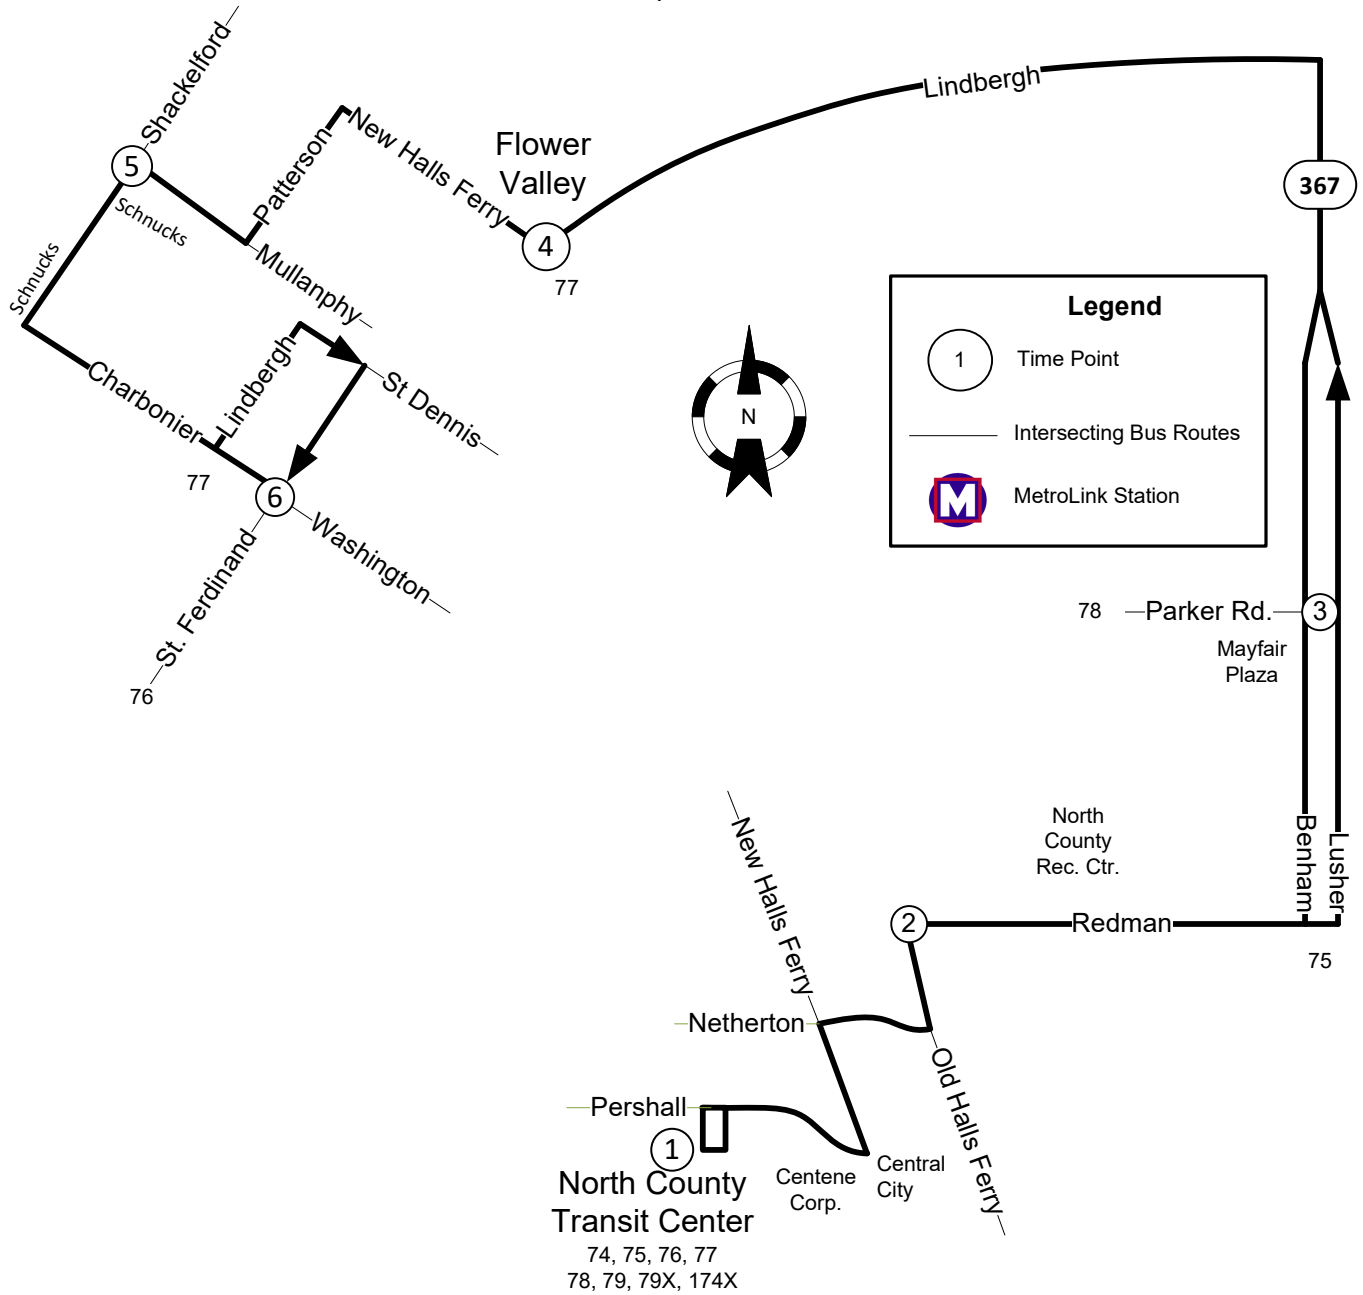

#71 Patterson Redman

Effective: September 30, 2019