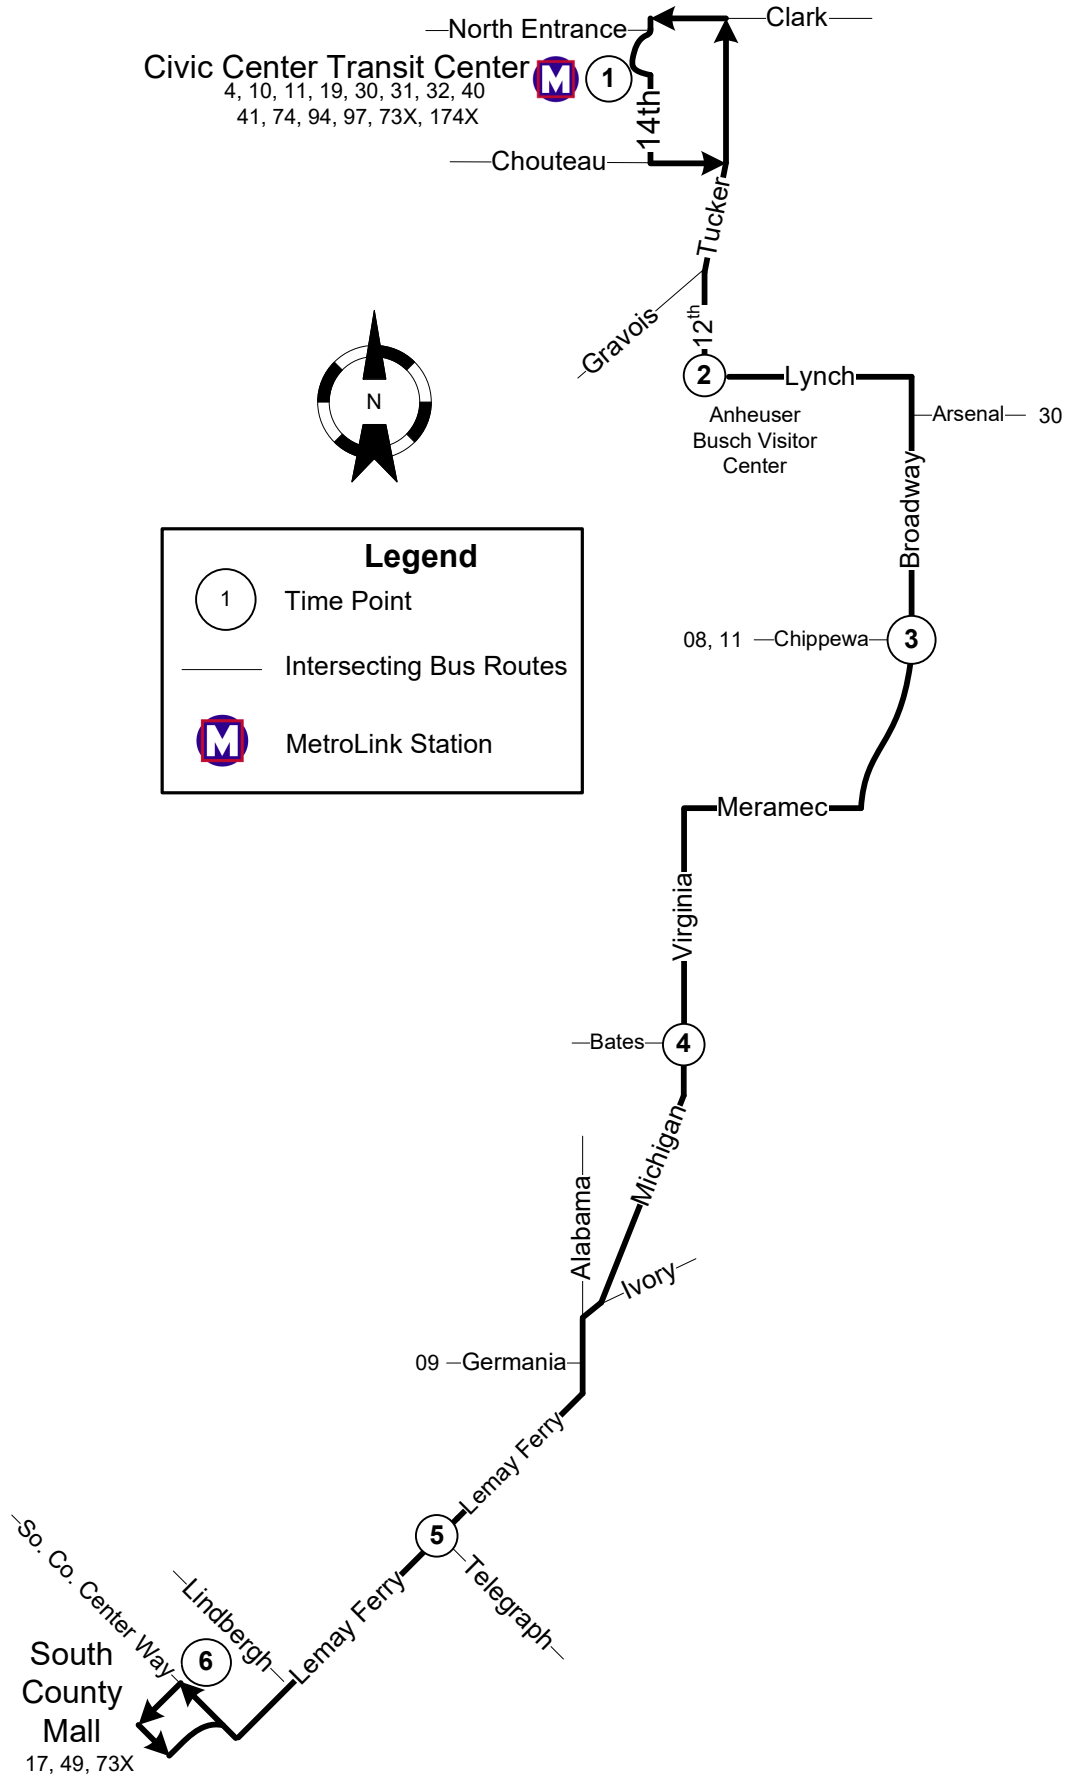

#73 Carondelet

Effective: September 30, 2019

73 Carondelet
SOUTHBOUND

Civic Center Transit Center	Anheuser BuschVisitors Center	Broadway & Chippewa	Virginia & Bates	Lemay Ferry & Telegraph	South County Mall
1	2	3	4	5	6
AM Service					
4:26	4:35	4:40	4:49	5:00	5:10
4:56	5:05	5:10	5:19	5:30	5:40
5:24	5:34	5:39	5:49	6:00	6:10
5:54	6:04	6:09	6:19	6:30	6:40
6:09	6:19	6:24	6:34	6:45	6:55
6:24	6:34	6:39	6:49	7:00	7:10
6:39	6:49	6:54	7:04	7:15	7:25
6:54	7:04	7:09	7:19	7:30	7:40
7:09	7:19	7:24	7:34	7:45	7:55
7:24	7:34	7:39	7:49	8:00	8:10
7:39	7:49	7:54	8:04	8:15	8:25
7:54	8:04	8:09	8:19	8:30	8:40
8:06	8:16	8:22	8:33	8:44	8:55
8:21	8:31	8:37	8:48	8:59	9:10
8:36	8:46	8:52	9:03	9:14	9:25
8:51	9:01	9:07	9:18	9:29	9:40
9:06	9:16	9:22	9:33	9:44	9:55
9:21	9:31	9:37	9:48	9:59	10:10
9:36	9:46	9:52	10:03	10:14	10:25
9:51	10:01	10:07	10:18	10:29	10:40
10:06	10:16	10:22	10:33	10:44	10:55
10:21	10:31	10:37	10:48	10:59	11:10
10:36	10:46	10:52	11:03	11:14	11:25
10:51	11:01	11:07	11:18	11:29	11:40
11:06	11:16	11:22	11:33	11:44	11:55
11:21	11:31	11:37	11:48	11:59	12:10
11:36	11:46	11:52	12:03	12:14	12:25
11:51	12:01	12:07	12:18	12:29	12:40