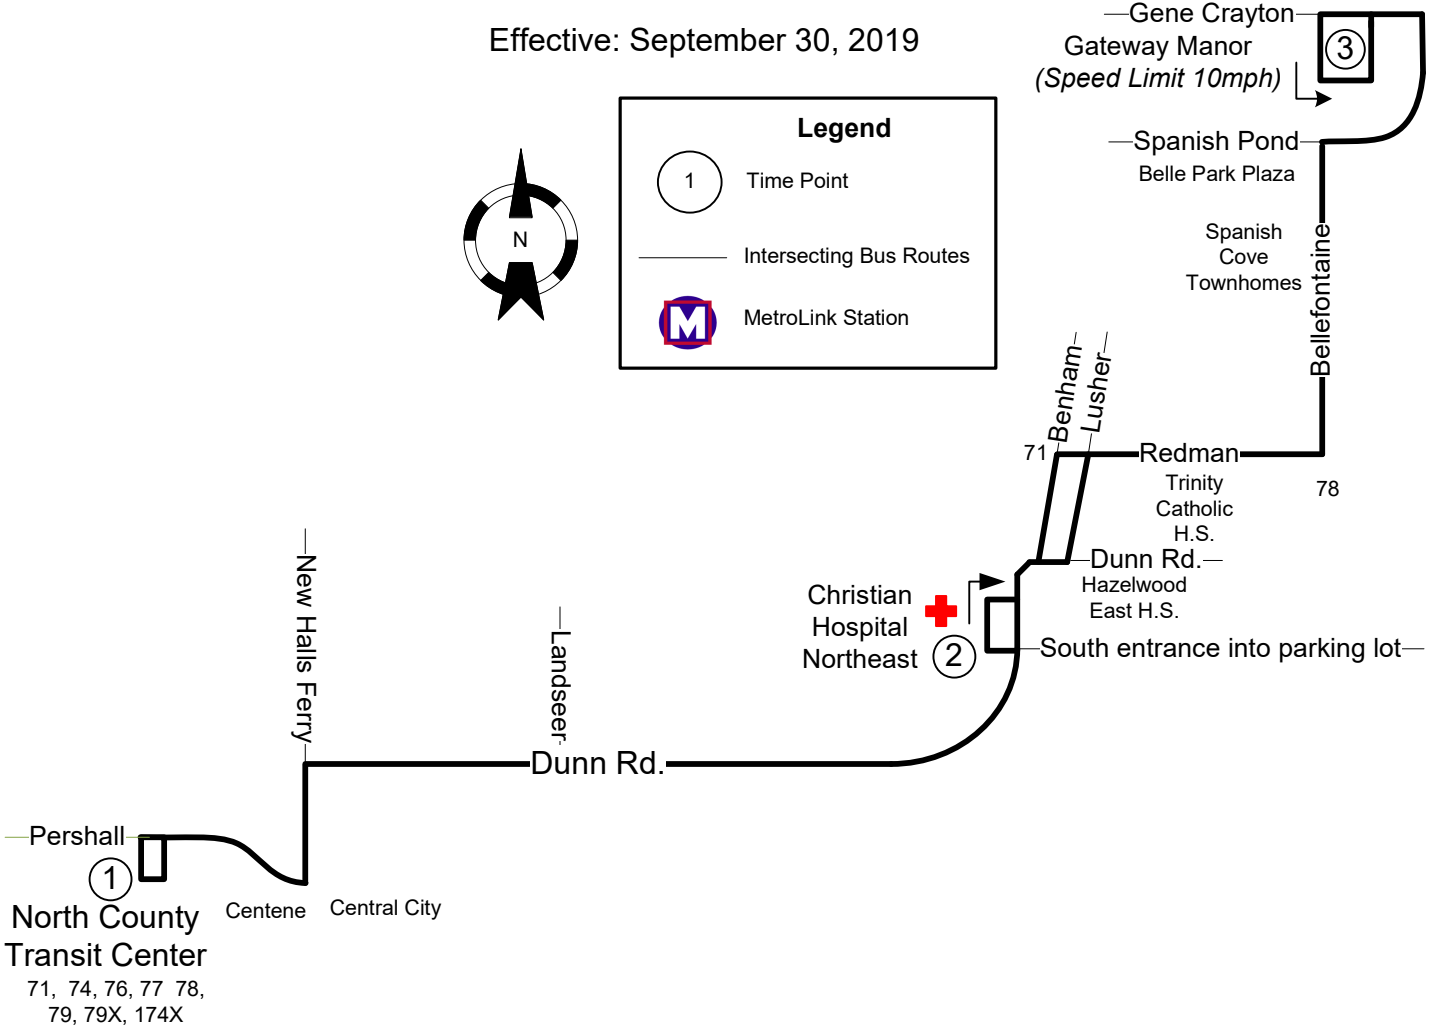

#75 Christian Hospital

Effective: September 30, 2019

Legend

- ① Time Point
- Intersecting Bus Routes
- MetroLink Station

75 Christian Hospital
NORTHBOUND

North County Transit Center	Christian Hospital NorthEast	Gateway Manor
1	2	3
AM Service		
5:20	5:30	5:44
5:50	6:00	6:14
6:20	6:30	6:44
6:50	7:00	7:14
7:20	7:30	7:44
7:50	8:00	8:14
8:50	9:00	9:14
9:50	10:00	10:14
10:50	11:00	11:14
11:50	12:00	12:14
PM Service		
12:50	1:00	1:14
1:50	2:00	2:14
2:50	3:00	3:14
3:20	3:30	3:44
3:50	4:00	4:14
4:20	4:30	4:44
4:50	5:00	5:14
5:20	5:30	5:44
5:50	6:00	6:14
6:50	7:00	7:14
7:50	8:00	8:14
8:50	9:00	9:14
9:50	10:00	10:14
10:50	11:00	11:14
12:07	12:17	12:31

75 Christian Hospital
NORTHBOUND

North County Transit Center	Christian Hospital NorthEast	Gateway Manor
1	2	3
AM Service		
5:50	6:00	6:14
6:50	7:00	7:14
7:50	8:00	8:14
8:50	9:00	9:14
9:50	10:00	10:14
10:50	11:00	11:14
11:50	12:00	12:14
PM Service		
12:50	1:00	1:14
1:50	2:00	2:14
2:50	3:00	3:14
3:50	4:00	4:14
4:50	5:00	5:14
5:50	6:00	6:14
6:50	7:00	7:14
7:50	8:00	8:14
8:50	9:00	9:14
9:50	10:00	10:14
10:50	11:00	11:14
12:07	12:17	12:31

Saturday & Sunday
SOUTHBOUND

Gateway Manor	Christian Hospital NorthEast	North County Transit Center
3	2	1
AM Service		
5:15	5:25	5:37
6:15	6:25	6:37
7:15	7:25	7:37
8:15	8:25	8:37
9:15	9:25	9:37
10:15	10:25	10:37
11:15	11:25	11:37
PM Service		
12:15	12:25	12:37
1:15	1:25	1:37
2:15	2:25	2:37
3:15	3:25	3:37
4:15	4:25	4:37
5:15	5:25	5:37
6:15	6:25	6:37
7:15	7:25	7:37
8:15	8:25	8:37
9:15	9:25	9:37
10:15	10:25	10:37
11:15	11:25	11:37