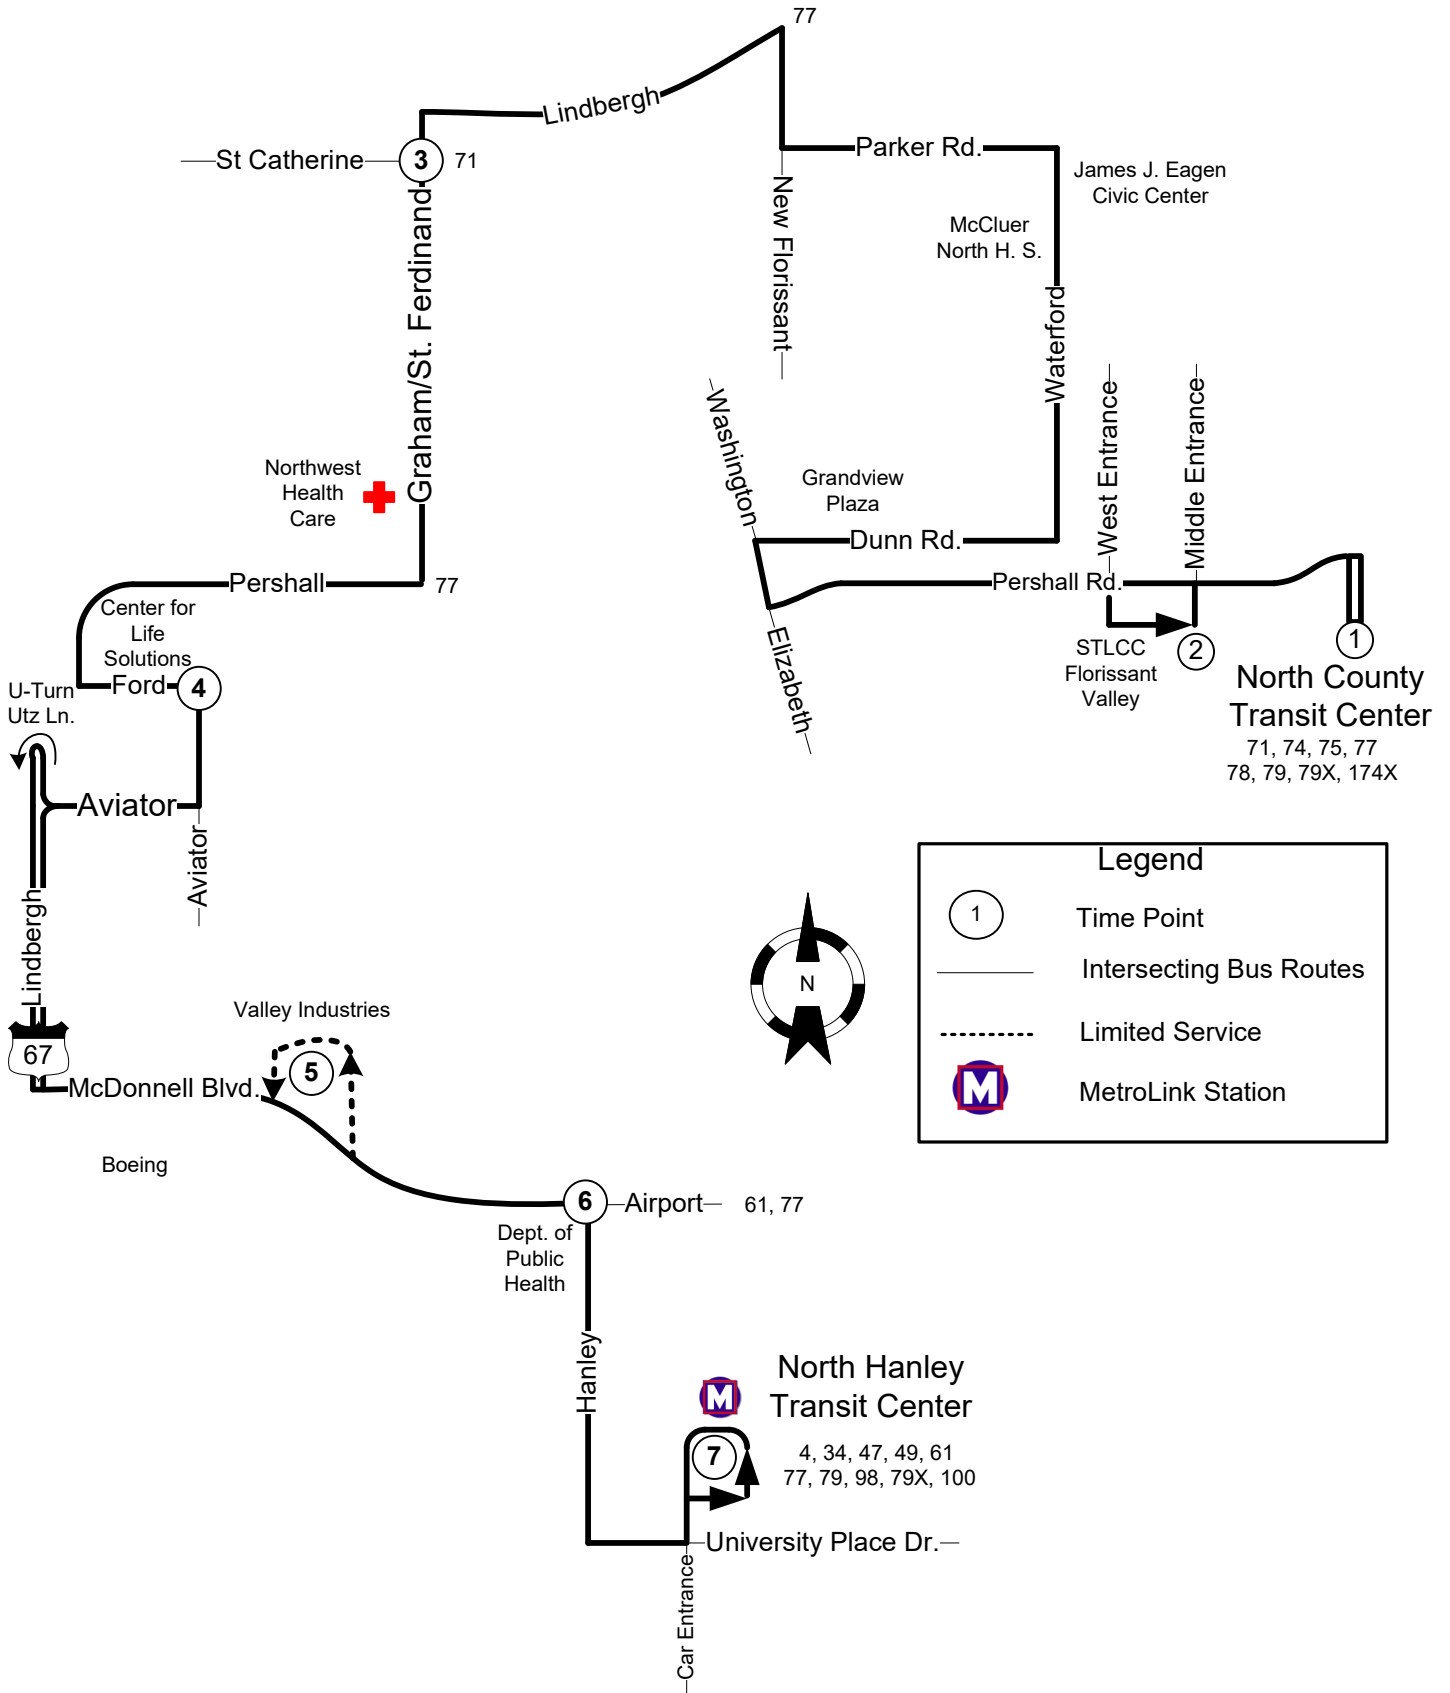

#76 McDonnell-Waterford

Effective: September 30, 2019

76 McDonnell-Waterford
SOUTHBOUND

North County Transit Center	STLCC Florissant Valley	St Ferdinand & St Catherine	Ford Lane	Valley Industries	North Hanley & Airport	North Hanley Transit Center
1	2	3	4	5	6	7
AM Service						
4:50	4:54	5:12	5:20		5:32	5:38
5:20	5:24	5:42	5:50		6:02	6:08
5:50	5:54	6:12	6:20		6:32	6:38
6:20	6:24	6:42	6:50		7:02	7:08
6:50	6:54	7:12	7:20		7:32	7:38
7:20	7:24	7:42	7:50		8:02	8:08
7:50	7:54	8:12	8:20	8:27	8:34	8:40
8:50	8:54	9:12	9:20		9:32	9:38
9:50	9:54	10:12	10:20		10:32	10:38
10:50	10:54	11:12	11:20		11:32	11:38
11:50	11:54	12:12	12:20		12:32	12:38
PM Service						
12:50	12:54	1:12	1:20		1:32	1:38
1:50	1:54	2:12	2:20		2:32	2:38
2:50	2:54	3:12	3:20		3:32	3:38
3:20	3:24	3:42	3:50	3:57	4:04	4:10
3:50	3:54	4:12	4:20		4:32	4:38
4:20	4:24	4:42	4:50		5:02	5:08
4:50	4:54	5:12	5:20		5:32	5:38
5:20	5:24	5:42	5:50		6:02	6:08
5:50	5:54	6:12	6:20		6:32	6:38
6:20	6:24	6:42	6:50		7:02	7:08
6:50	6:54	7:12	7:20		7:32	7:38
7:50	7:54	8:12	8:20		8:32	8:38
8:50	8:54	9:12	9:20		9:32	9:38
9:50	9:54	10:12	10:20		10:32	10:38
10:50	10:54	11:12	11:20		11:32	11:38
12:07	12:11	12:29	12:37		12:49	12:55