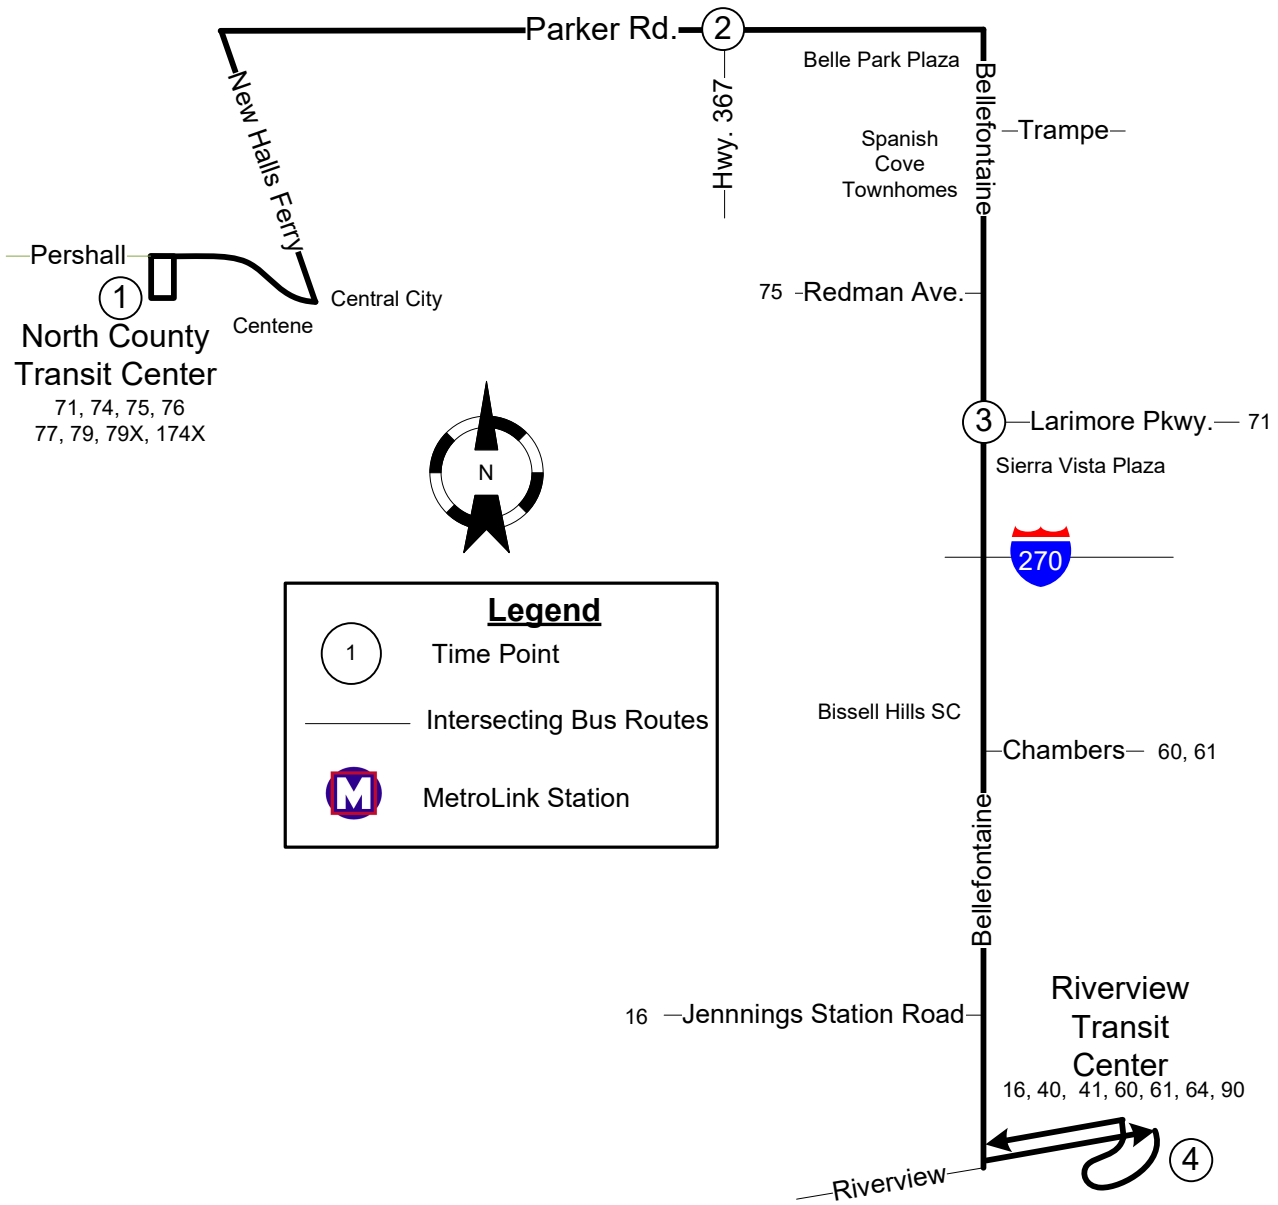

#78 Bellefontaine

Effective: September 30, 2019

Legend

-  Time Point
-  Intersecting Bus Routes
-  MetroLink Station

Effective: Sep 30, 2019

78 Bellefontaine

Monday thru Friday

NORTHBOUND

SOUTHBOUND

Riverview-Hall Transit Center	Bellefontaine & Larimore	Parker & Hwy 367	North County Transit Center
4	3	2	1
AM Service			
4:30	4:40	4:48	5:08
5:00	5:10	5:18	5:38
5:30	5:40	5:48	6:08
6:00	6:10	6:18	6:38
6:30	6:40	6:48	7:08
7:00	7:10	7:18	7:38
7:30	7:40	7:48	8:08
8:00	8:10	8:18	8:38
8:30	8:40	8:48	9:08
9:00	9:10	9:18	9:38
9:30	9:40	9:48	10:08
10:00	10:10	10:18	10:38
10:30	10:40	10:48	11:08
11:00	11:10	11:18	11:38
11:30	11:40	11:48	12:08
PM Service			
12:00	12:10	12:18	12:38
12:30	12:40	12:48	1:08
1:00	1:10	1:18	1:38
1:30	1:40	1:48	2:08
2:00	2:10	2:18	2:38
2:30	2:40	2:48	3:08
3:00	3:10	3:18	3:38
3:30	3:40	3:48	4:08
4:00	4:10	4:18	4:38
4:30	4:40	4:48	5:08
5:00	5:10	5:18	5:38
5:30	5:40	5:48	6:08
6:00	6:10	6:18	6:38
6:30	6:40	6:48	7:08
7:00	7:10	7:18	7:38
8:00	8:10	8:18	8:38
9:00	9:10	9:18	9:38
10:00	10:10	10:18	10:38
11:00	11:10	11:18	11:38
12:00	12:10	12:18	12:38

NORTHBOUND

Riverview- Hall Transit Center	Bellefontaine & Larimore	Parker & Hwy 367	North County Transit Center
4	3	2	1
AM Service			
5:00	5:10	5:18	5:38
6:00	6:10	6:18	6:38
7:00	7:10	7:18	7:38
8:00	8:10	8:18	8:38
9:00	9:10	9:18	9:38
10:00	10:10	10:18	10:38
11:00	11:10	11:18	11:38
PM Service			
12:00	12:10	12:18	12:38
1:00	1:10	1:18	1:38
2:00	2:10	2:18	2:38
3:00	3:10	3:18	3:38
4:00	4:10	4:18	4:38
5:00	5:10	5:18	5:38
6:00	6:10	6:18	6:38
7:00	7:10	7:18	7:38
8:00	8:10	8:18	8:38
9:00	9:10	9:18	9:38
10:00	10:10	10:18	10:38
11:00	11:10	11:18	11:38
12:00	12:10	12:18	12:38