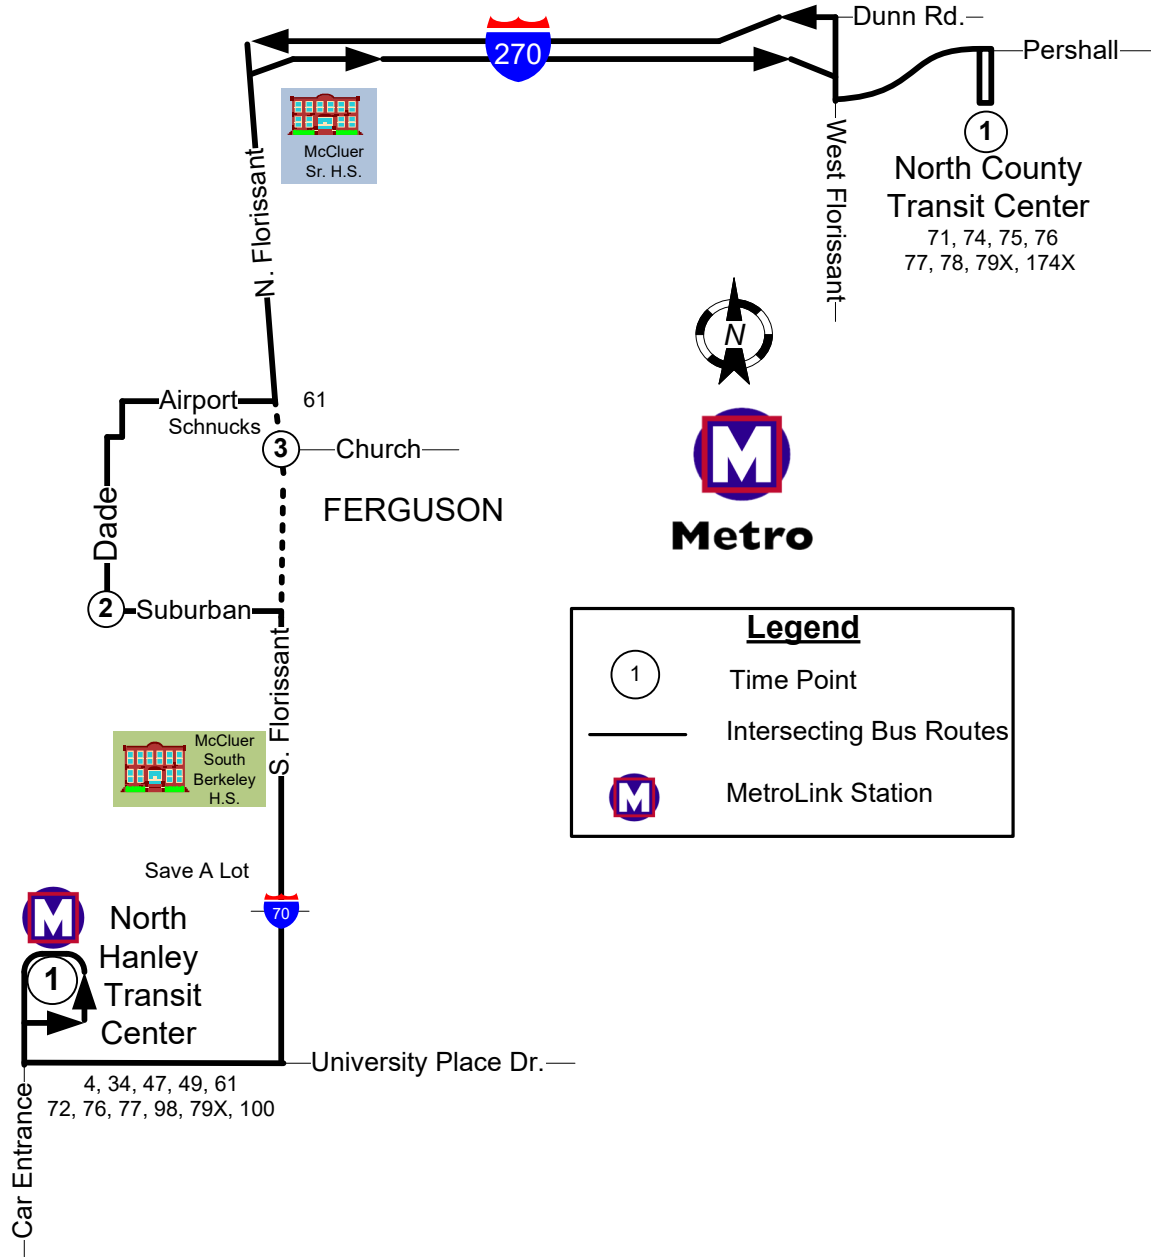

#79 Ferguson

Effective Date: September 30, 2019

Legend	
	Time Point
	Intersecting Bus Routes
	MetroLink Station

79 Ferguson

Monday thru Friday

SOUTHBOUND

North County Transit Center	Dade & Suburban	North Florissant & Church	North Hanley Transit Center
1	2	3	4
AM Service			
4:20	4:35		4:46
4:55		5:06	5:16
5:20	5:35		5:46
5:55		6:06	6:16
6:20	6:35		6:46
6:55		7:06	7:16
7:20	7:35		7:46
7:55		8:06	8:16
8:20	8:35		8:46
8:55		9:06	9:16
9:20	9:35		9:46
9:55		10:06	10:16
10:20	10:35		10:46
10:55		11:06	11:16
11:20	11:35		11:46
11:55		12:06	12:16
PM Service			
12:20	12:35		12:46
12:55		1:06	1:16
1:20	1:35		1:46
1:55		2:06	2:16
2:20	2:35		2:46
2:55		3:06	3:16
3:20	3:35		3:46
3:55		4:06	4:16
4:20	4:35		4:46
4:55		5:06	5:16
5:20	5:35		5:46
5:55		6:06	6:16
6:21	6:35		6:46
6:55		7:06	7:16
7:51	8:05		8:16
8:55		9:06	9:16
9:51	10:05		10:16
10:51	11:05		11:16
12:11	12:24		12:33

NORTHBOUND

North Hanley Transit Center	North Florissant & Church	Dade & Suburban	North County Transit Center
4	3	2	1
AM Service			
4:46	4:56		5:06
5:16		5:27	5:41
5:46	5:56		6:06
6:16		6:27	6:41
6:46	6:56		7:06
7:16		7:27	7:41
7:46	7:56		8:06
8:16		8:27	8:41
8:46	8:56		9:06
9:16		9:27	9:41
9:46	9:56		10:06
10:16		10:27	10:41
10:46	10:56		11:06
11:16		11:27	11:41
11:46	11:56		12:06
PM Service			
12:16		12:27	12:41
12:46	12:56		1:06
1:16		1:27	1:41
1:46	1:56		2:06
2:16		2:27	2:41
2:46	2:56		3:06
3:16		3:27	3:41
3:46	3:56		4:06
4:16		4:27	4:41
4:46	4:56		5:06
5:16		5:27	5:41
5:46	5:56		6:06
6:16		6:26	6:40
6:46	6:56		7:06
7:16		7:26	7:40
8:16	8:26		8:36
9:16		9:26	9:40
10:16	10:26		10:36
11:16		11:26	11:40
12:33		12:43	12:57