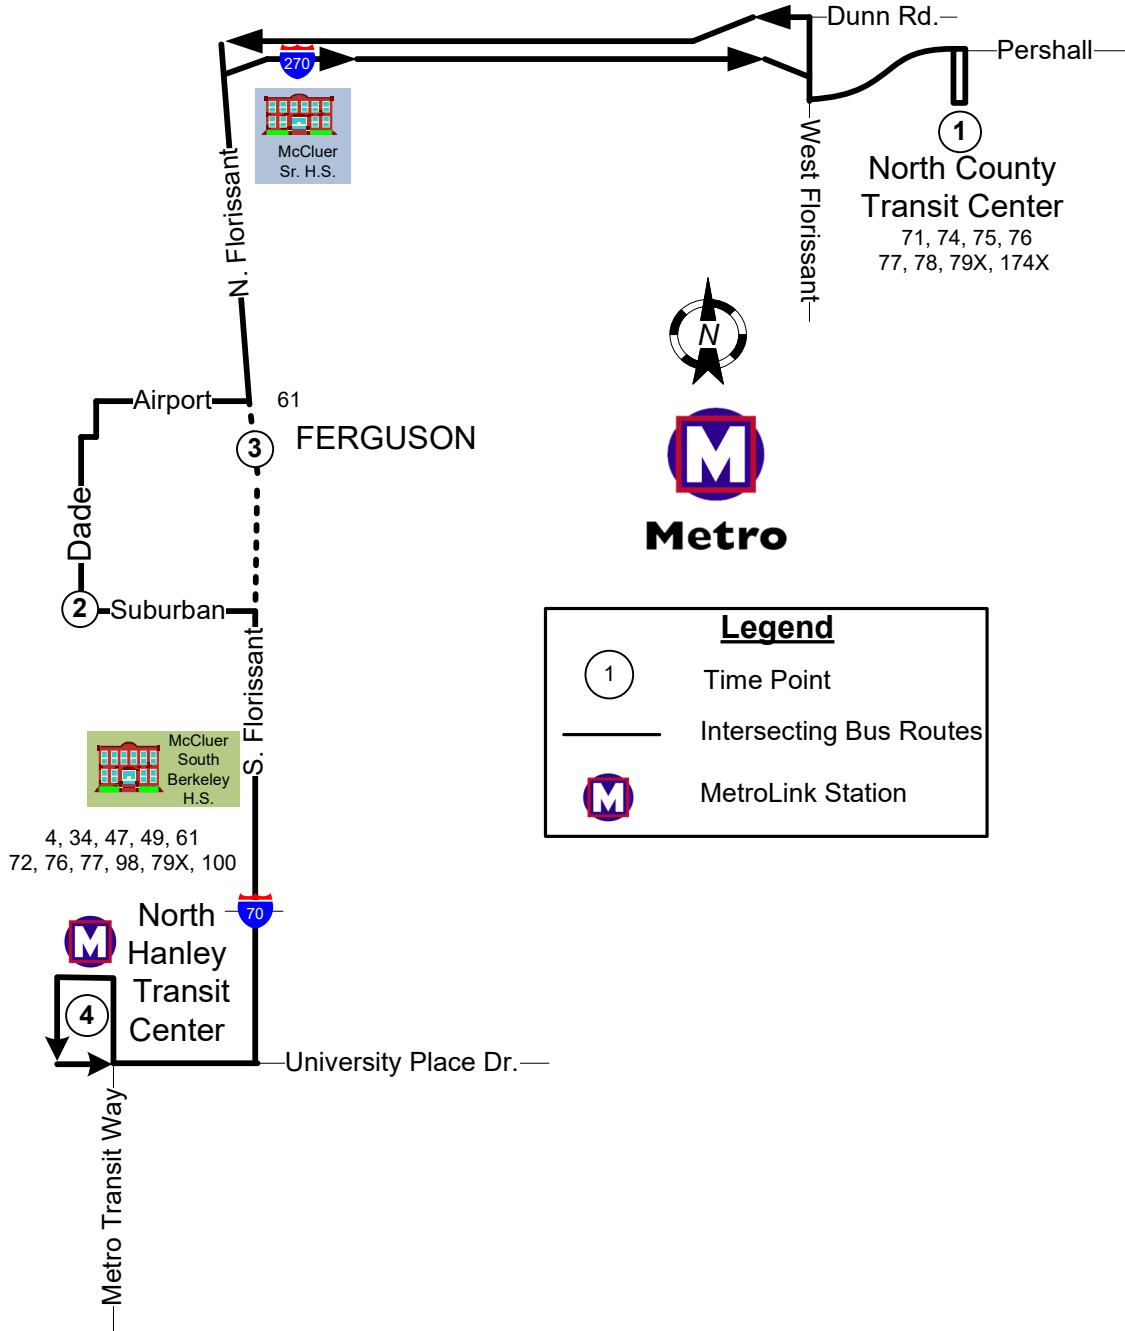

# #79 Ferguson

Effective Date: September 30, 2019

79 Ferguson

Monday thru Friday

SOUTHBOUND

North County Transit Center	Dade & Suburban	North Florissant & Church	North Hanley Transit Center
1	2	3	4
AM Service			
4:20	4:35		4:46
4:55		5:06	5:16
5:20	5:35		5:46
5:55		6:06	6:16
6:20	6:35		6:46
6:55		7:06	7:16
7:20	7:35		7:46
7:55		8:06	8:16
8:20	8:35		8:46
8:55		9:06	9:16
9:20	9:35		9:46
9:55		10:06	10:16
10:20	10:35		10:46
10:55		11:06	11:16
11:20	11:35		11:46
11:55		12:06	12:16
PM Service			
12:20	12:35		12:46
12:55		1:06	1:16
1:20	1:35		1:46
1:55		2:06	2:16
2:20	2:35		2:46
2:55		3:06	3:16
3:20	3:35		3:46
3:55		4:06	4:16
4:20	4:35		4:46
4:55		5:06	5:16
5:20	5:35		5:46
5:55		6:06	6:16
6:21	6:35		6:46
6:55		7:06	7:16
7:51	8:05		8:16
8:55		9:06	9:16
9:51	10:05		10:16
10:51	11:05		11:16
12:11	12:24		12:33

NORTHBOUND

North Hanley Transit Center	North Florissant & Church	Dade & Suburban	North County Transit Center
4	3	2	1
AM Service			
4:46	4:56		5:06
5:16		5:27	5:41
5:46	5:56		6:06
6:16		6:27	6:41
6:46	6:56		7:06
7:16		7:27	7:41
7:46	7:56		8:06
8:16		8:27	8:41
8:46	8:56		9:06
9:16		9:27	9:41
9:46	9:56		10:06
10:16		10:27	10:41
10:46	10:56		11:06
11:16		11:27	11:41
11:46	11:56		12:06
PM Service			
12:16		12:27	12:41
12:46	12:56		1:06
1:16		1:27	1:41
1:46	1:56		2:06
2:16		2:27	2:41
2:46	2:56		3:06
3:16		3:27	3:41
3:46	3:56		4:06
4:16		4:27	4:41
4:46	4:56		5:06
5:16		5:27	5:41
5:46	5:56		6:06
6:16		6:26	6:40
6:46	6:56		7:06
7:16		7:26	7:40
8:16	8:26		8:36
9:16		9:26	9:40
10:16	10:26		10:36
11:16		11:26	11:40
12:33		12:43	12:57