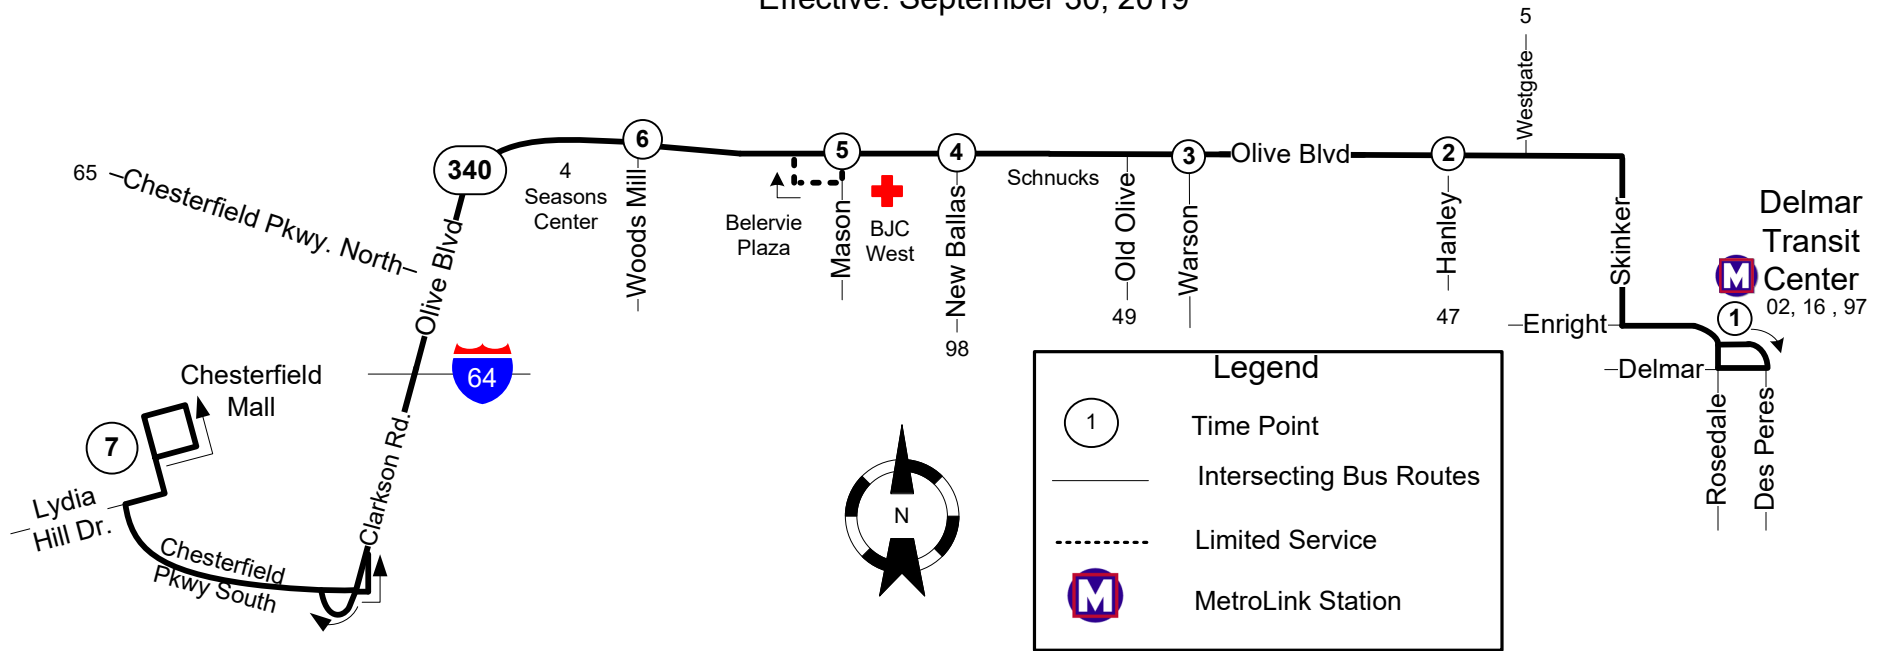

#91 Olive

Effective: September 30, 2019