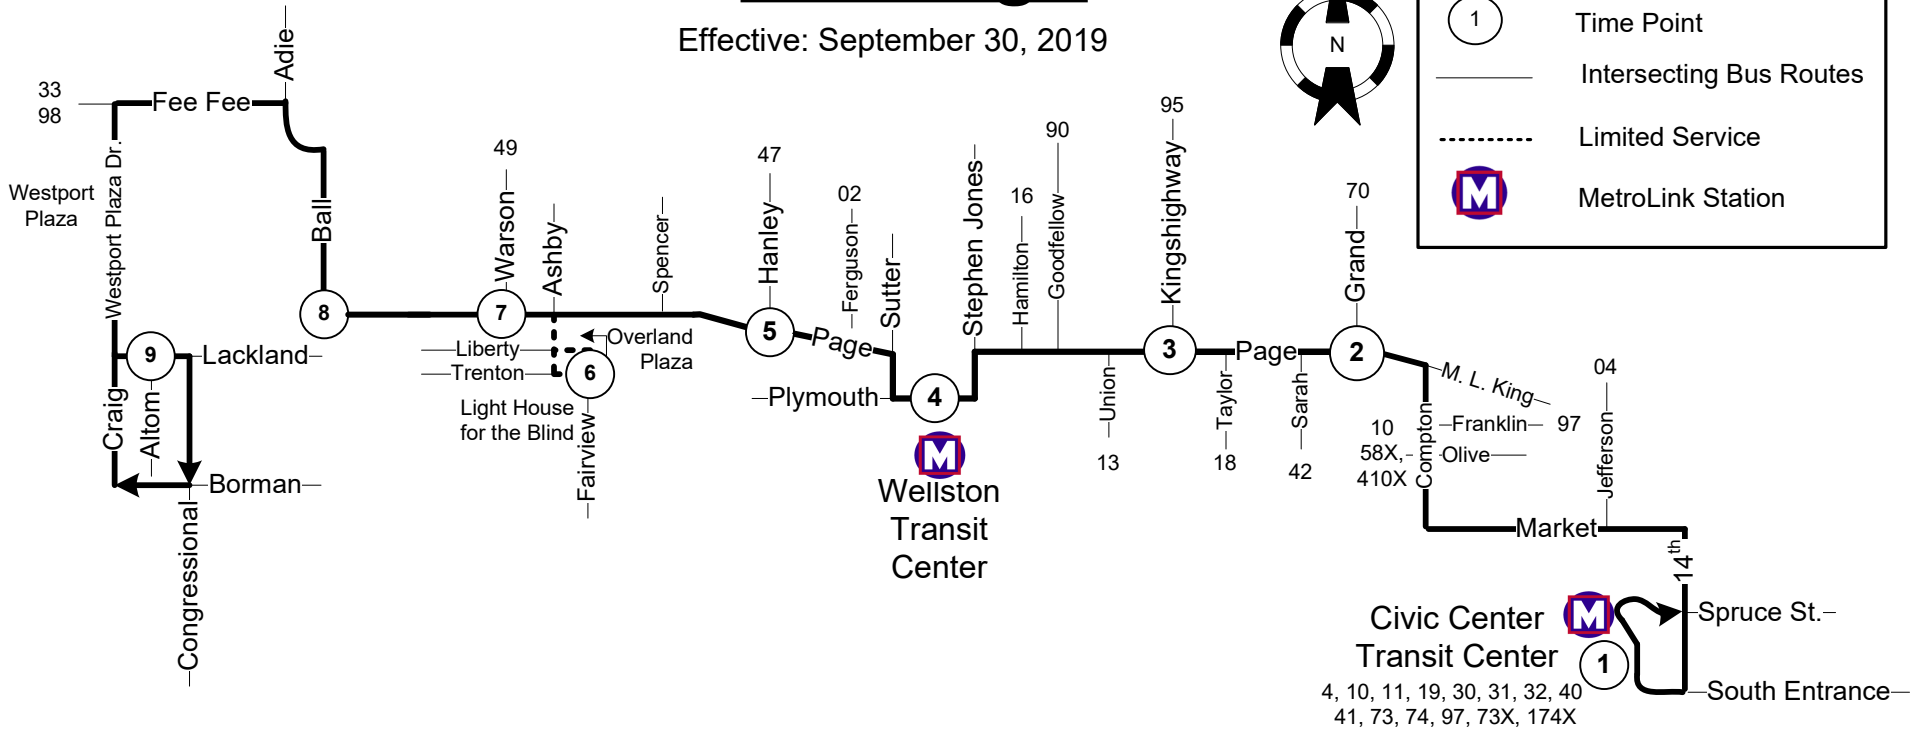

#94 Page

Effective: September 30, 2019