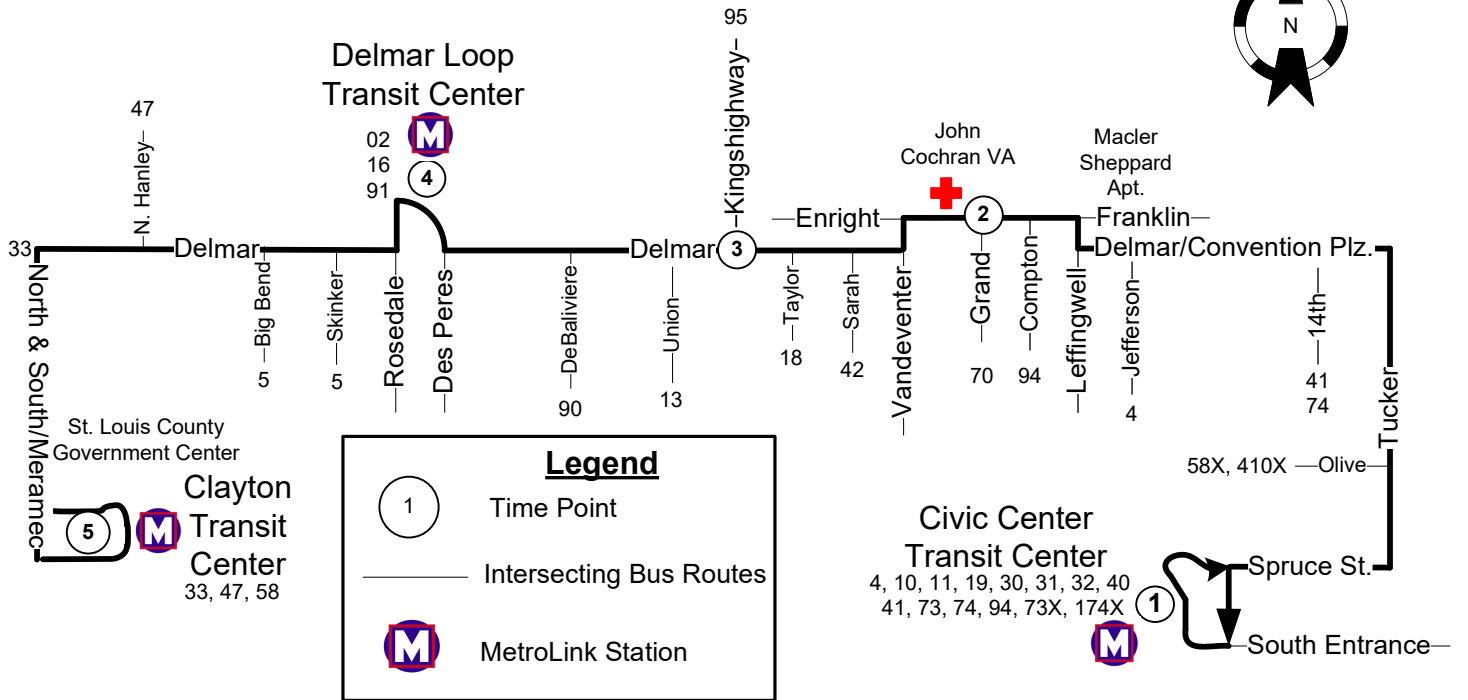

#97 Delmar

Effective: September 30, 2019

Effective: Sep 30, 2019

Monday thru Friday

97 Delmar
EASTBOUND

Clayton Transit Center	Delmar Loop Transit Center	Delmar & Kingshighway	Franklin & Grand	Civic Center Transit Center
5	4	3	2	1
AM Service				
3:59	4:12	4:20	4:29	4:40
4:29	4:42	4:50	4:59	5:10
4:59	5:12	5:20	5:29	5:40
5:29	5:42	5:50	5:59	6:10
5:55	6:09	6:18	6:28	6:40
6:25	6:39	6:48	6:58	7:10
6:55	7:09	7:18	7:28	7:40
7:25	7:39	7:48	7:58	8:10
7:53	8:07	8:17	8:28	8:40
8:23	8:37	8:47	8:58	9:10
8:53	9:07	9:17	9:28	9:40
9:23	9:37	9:47	9:58	10:10
9:53	10:07	10:17	10:28	10:40
10:23	10:37	10:47	10:58	11:10
10:53	11:07	11:17	11:28	11:40
11:23	11:37	11:47	11:58	12:10
11:53	12:07	12:17	12:28	12:40
PM Service				
12:23	12:37	12:47	12:58	1:10
12:53	1:07	1:17	1:28	1:40
1:23	1:37	1:47	1:58	2:10
1:51	2:06	2:16	2:27	2:40
2:21	2:36	2:46	2:57	3:10
2:51	3:06	3:16	3:27	3:40
3:21	3:36	3:46	3:57	4:10
3:51	4:06	4:16	4:27	4:40
4:21	4:36	4:46	4:57	5:10
4:53	5:08	5:17	5:28	5:40
5:23	5:38	5:47	5:58	6:10
5:55	6:09	6:18	6:28	6:40
6:26	6:40	6:49	6:59	7:10
7:26	7:40	7:49	7:59	8:10
8:26	8:40	8:49	8:59	9:10
9:26	9:40	9:49	9:59	10:10
10:26	10:40	10:49	10:59	11:10
11:31	11:40	11:51	12:00	12:10